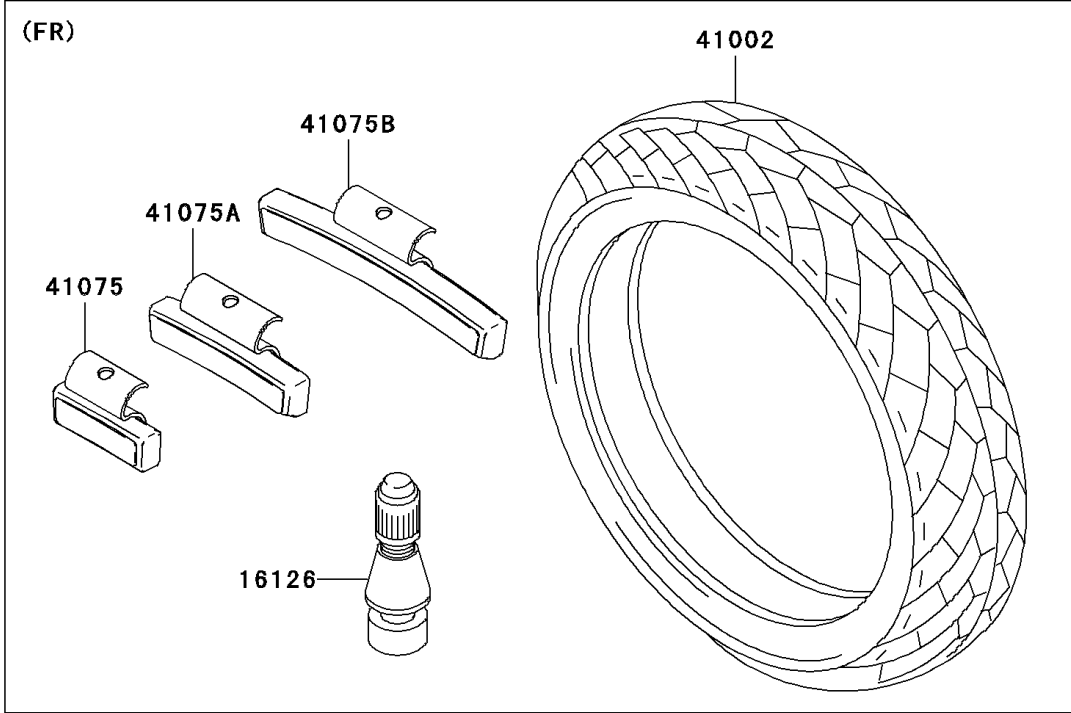

2008 Ninja® 500R PARTS DIAGRAM

Tires

F2210

2008 Ninja® 500R PARTS LIST

Tires

ITEM NAME	PART NUMBER	QUANTITY
VALVE,TIRE (Ref # 16126)	16126-1140	2
TIRE,FR,110/70-17 54H,G549(BS) (Ref # 41002)	41002-1981	1
TIRE,RR,130/70-17 62H,G550(BS) (Ref # 41009)	41009-1325	1
BALANCER-WHEEL,10G,SILVER (Ref # 41075)	41075-0014	AR
BALANCER-WHEEL,20G,SILVER (Ref # 41075A)	41075-0015	AR
BALANCER-WHEEL,30G,SILVER (Ref # 41075B)	41075-0016	AR