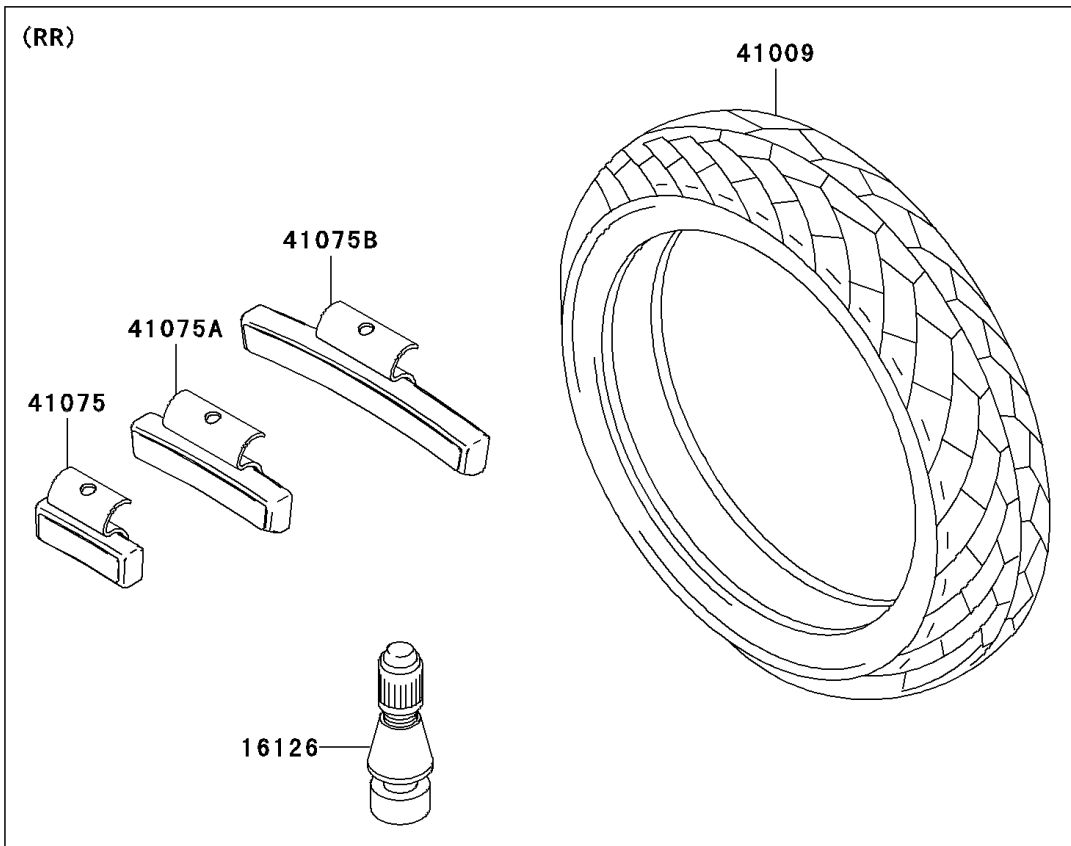

2008 Ninja® 500R PARTS DIAGRAM

Tires

F2210

2008 Ninja® 500R PARTS LIST

Tires

ITEM NAME	PART NUMBER	QUANTITY
VALVE,TIRE (Ref # 16126)	16126-1140	2
TIRE,FR,110/70-17 54H,G549(BS) (Ref # 41002)	41002-1981	1
TIRE,RR,130/70-17 62H,G550(BS) (Ref # 41009)	41009-1325	1
BALANCER-WHEEL,10G,SILVER (Ref # 41075)	41075-0014	AR
BALANCER-WHEEL,20G,SILVER (Ref # 41075A)	41075-0015	AR
BALANCER-WHEEL,30G,SILVER (Ref # 41075B)	41075-0016	AR