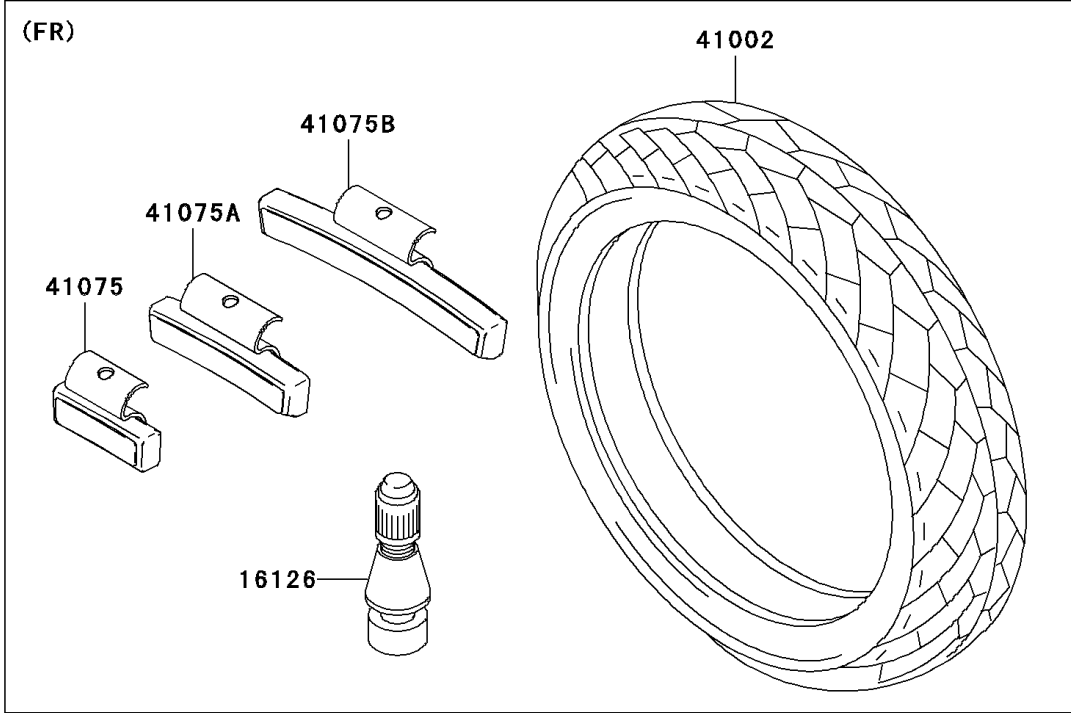

2009 Ninja® 500R PARTS DIAGRAM

Tires

F2210

2009 Ninja® 500R PARTS LIST

Tires

ITEM NAME	PART NUMBER	QUANTITY
VALVE,TIRE (Ref # 16126)	16126-1140	2
TIRE,FR,110/70-17 54H,G549(BS) (Ref # 41002)	41002-1981	1
TIRE,RR,130/70-17 62H,G550(BS) (Ref # 41009)	41009-1325	1
BALANCER-WHEEL,10G,SILVER (Ref # 41075)	41075-0014	AR
BALANCER-WHEEL,20G,SILVER (Ref # 41075A)	41075-0015	AR
BALANCER-WHEEL,30G,SILVER (Ref # 41075B)	41075-0016	AR