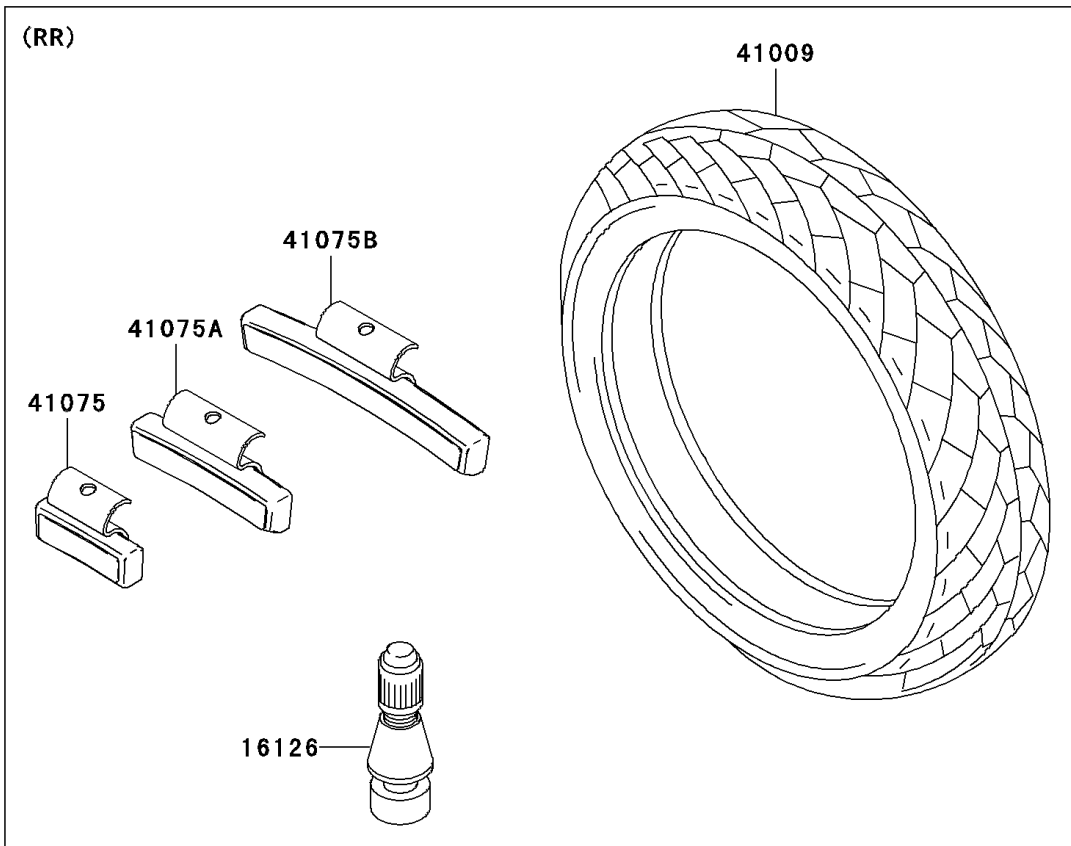

2009 Ninja® 500R PARTS DIAGRAM

Tires

F2210

2009 Ninja® 500R PARTS LIST

Tires

ITEM NAME	PART NUMBER	QUANTITY
VALVE,TIRE (Ref # 16126)	16126-1140	2
TIRE,FR,110/70-17 54H,G549(BS) (Ref # 41002)	41002-1981	1
TIRE,RR,130/70-17 62H,G550(BS) (Ref # 41009)	41009-1325	1
BALANCER-WHEEL,10G,SILVER (Ref # 41075)	41075-0014	AR
BALANCER-WHEEL,20G,SILVER (Ref # 41075A)	41075-0015	AR
BALANCER-WHEEL,30G,SILVER (Ref # 41075B)	41075-0016	AR