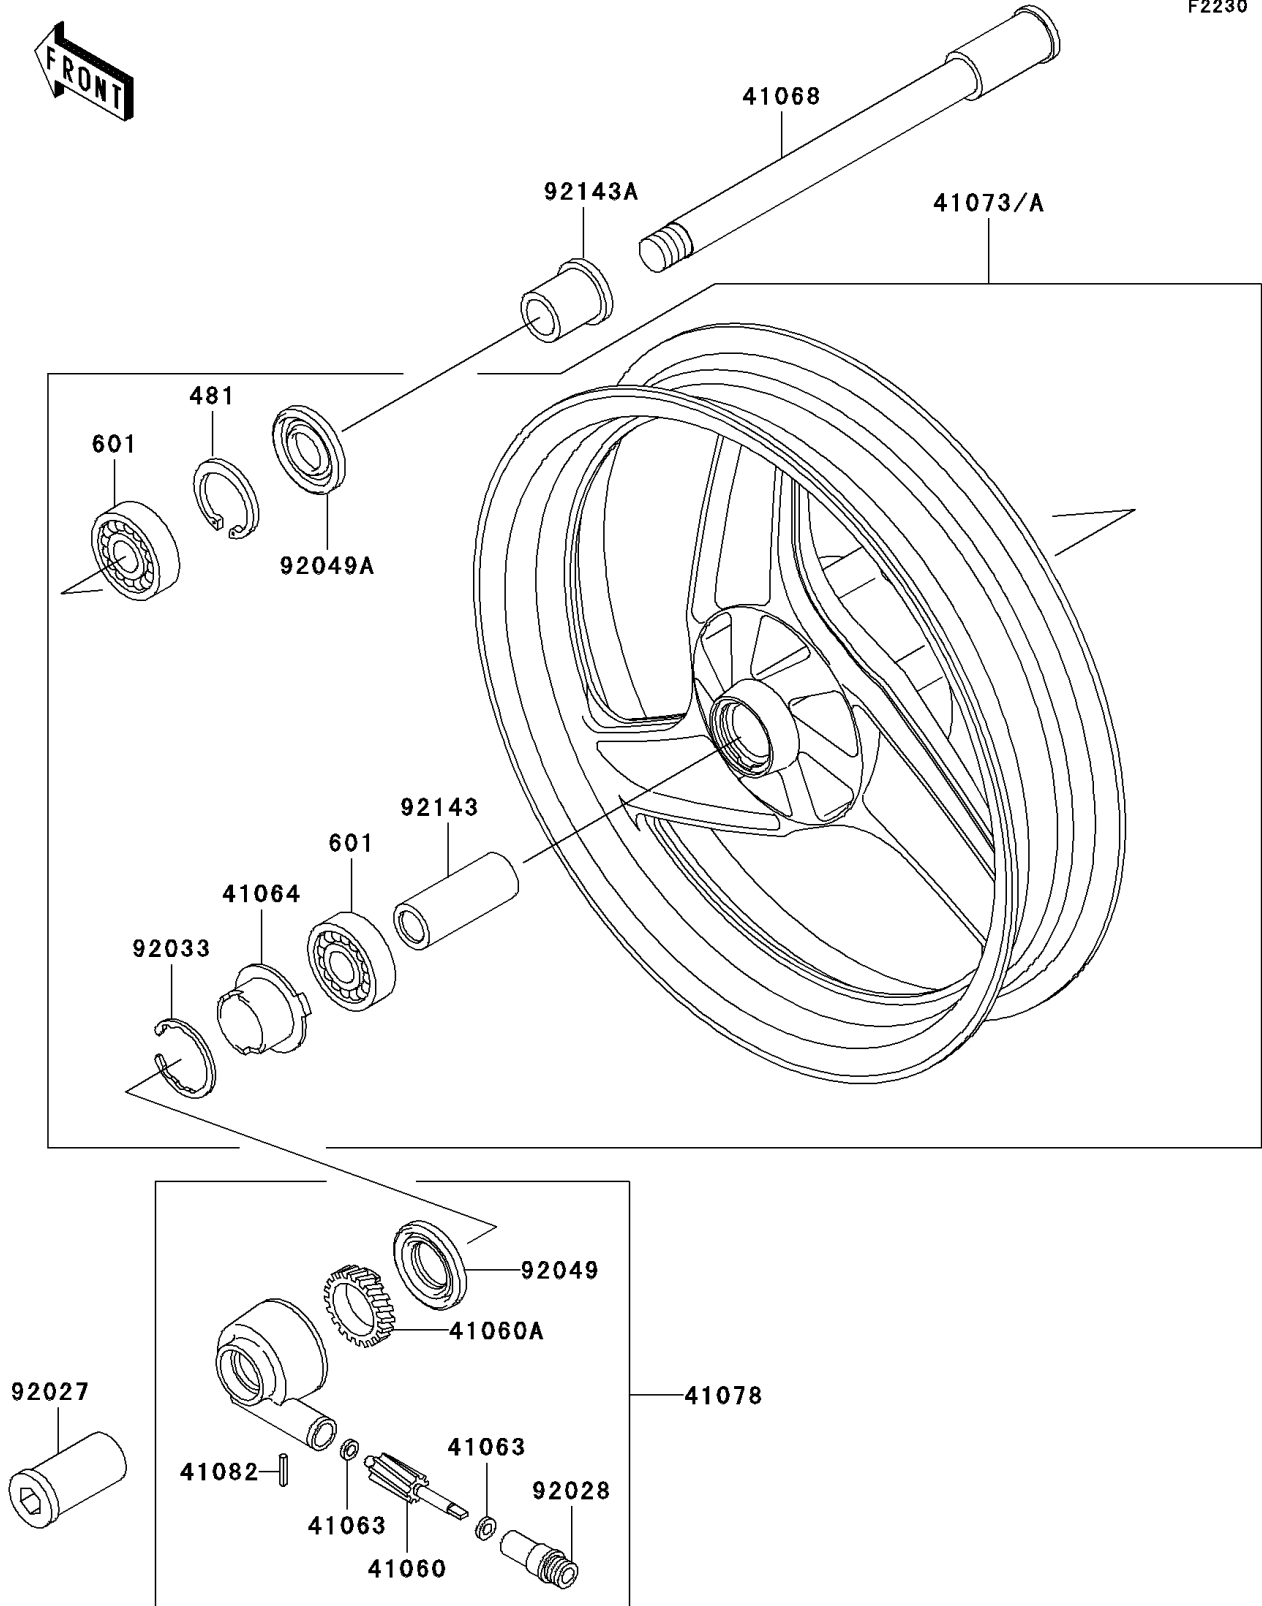

2006 Ninja® 500R PARTS DIAGRAM

Front Wheel

F2230

2006 Ninja® 500R PARTS LIST

Front Wheel

ITEM NAME	PART NUMBER	QUANTITY
CIRCLIP-TYPE-C,35MM (Ref # 481)	481J3500	1
BEARING-BALL (Ref # 601)	601B6202UU	2
GEAR-METER SCREW,9T (Ref # 41060)	41060-1123	1
GEAR-METER SCREW,23T (Ref # 41060A)	41060-1124	1
WASHER,5.1X9X0.4 (Ref # 41063)	41063-001	2
RECEIVER-SPEEDOMETER (Ref # 41064)	41064-1006	1
AXLE,FR (Ref # 41068)	41068-1175	1
WHEEL-ASSY,FR,BLACK (Ref # 41073)	41073-1543-R2	1
CASE-ASSY-METER GEAR (Ref # 41078)	41078-1068	1
PIN,SPRING (Ref # 41082)	41082-001	1
COLLAR,FR AXLE,L=36.5 (Ref # 92027)	92027-1726	1
BUSHING,SPEEDOMETER (Ref # 92028)	92028-1066	1
RING-SNAP,42MM (Ref # 92033)	92033-1041	1
SEAL-OIL,BJN30427-C3 (Ref # 92049)	92049-1057	1
SEAL-OIL,MH20354.5 (Ref # 92049A)	92049-1176	1
COLLAR,15.1X20X70 (Ref # 92143)	92143-1185	1
COLLAR,FR AXLE,L=24 (Ref # 92143A)	92143-1187	1