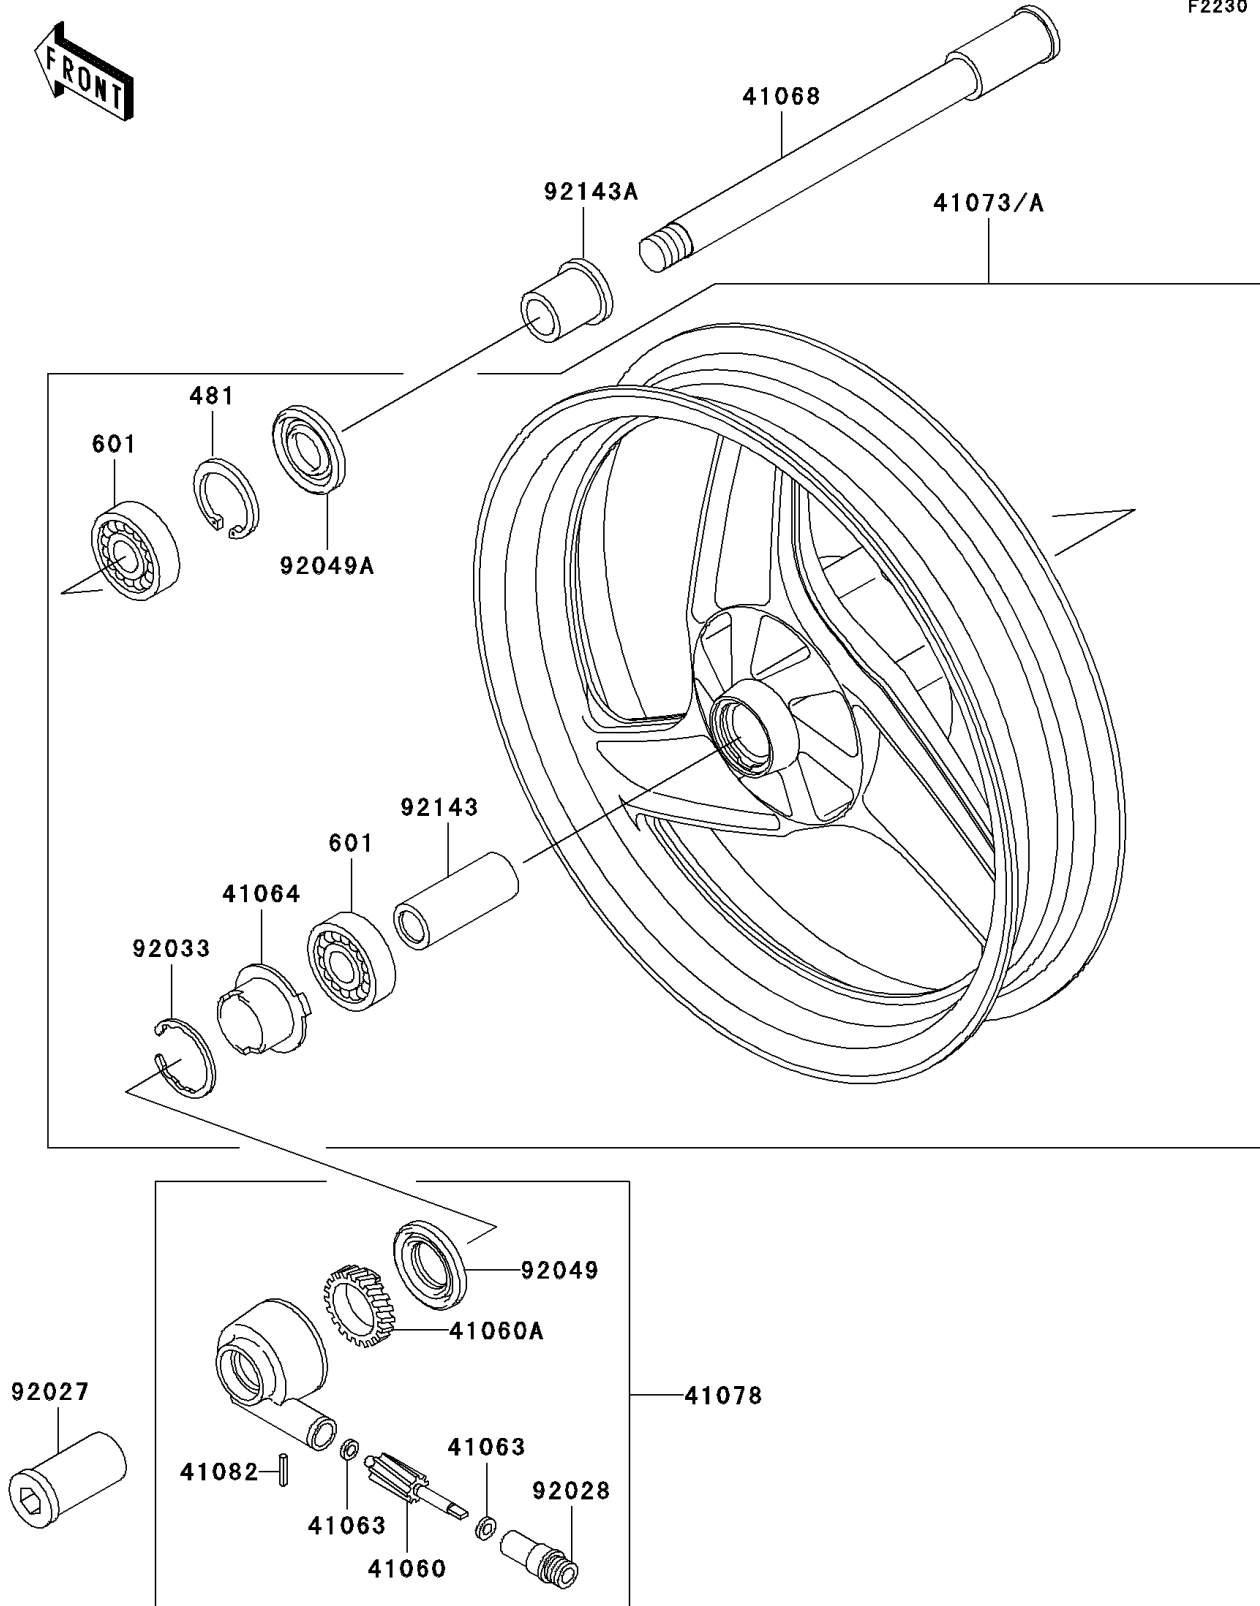

2006 Ninja® 500R PARTS DIAGRAM

Front Wheel

F2230

2006 Ninja® 500R PARTS LIST

Front Wheel

ITEM NAME	PART NUMBER	QUANTITY
CIRCLIP-TYPE-C,35MM (Ref # 481)	481J3500	1
BEARING-BALL (Ref # 601)	601B6202UU	2
GEAR-METER SCREW,9T (Ref # 41060)	41060-1123	1
GEAR-METER SCREW,23T (Ref # 41060A)	41060-1124	1
WASHER,5.1X9X0.4 (Ref # 41063)	41063-001	2
RECEIVER-SPEEDOMETER (Ref # 41064)	41064-1006	1
AXLE,FR (Ref # 41068)	41068-1175	1
WHEEL-ASSY,FR,BLACK (Ref # 41073)	41073-1543-R2	1
CASE-ASSY-METER GEAR (Ref # 41078)	41078-1068	1
PIN,SPRING (Ref # 41082)	41082-001	1
COLLAR,FR AXLE,L=36.5 (Ref # 92027)	92027-1726	1
BUSHING,SPEEDOMETER (Ref # 92028)	92028-1066	1
RING-SNAP,42MM (Ref # 92033)	92033-1041	1
SEAL-OIL,BJN30427-C3 (Ref # 92049)	92049-1057	1
SEAL-OIL,MH20354.5 (Ref # 92049A)	92049-1176	1
COLLAR,15.1X20X70 (Ref # 92143)	92143-1185	1
COLLAR,FR AXLE,L=24 (Ref # 92143A)	92143-1187	1