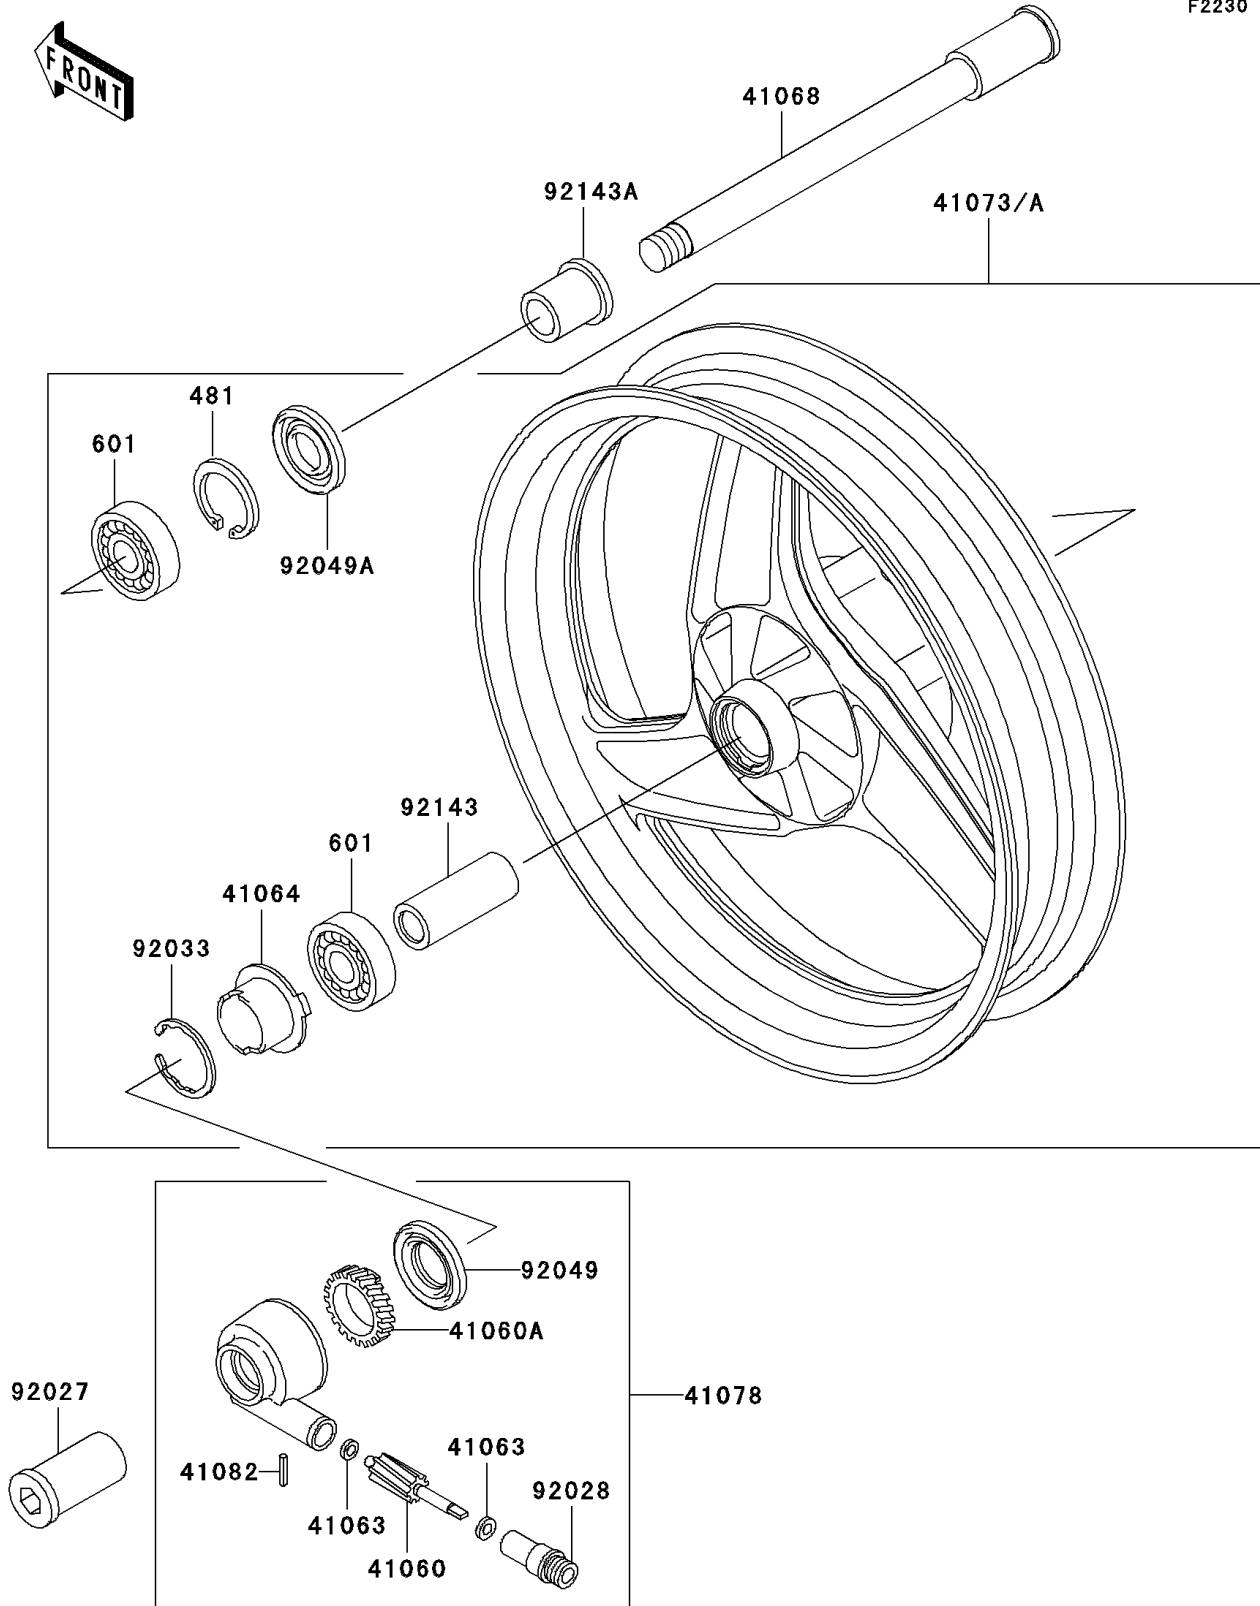

2009 Ninja® 500R PARTS DIAGRAM

Front Wheel

F2230

2009 Ninja® 500R PARTS LIST

Front Wheel

ITEM NAME	PART NUMBER	QUANTITY
CIRCLIP-TYPE-C,35MM (Ref # 481)	481J3500	1
BEARING-BALL (Ref # 601)	601B6202UU	2
GEAR-METER SCREW,9T (Ref # 41060)	41060-1123	1
GEAR-METER SCREW,23T (Ref # 41060A)	41060-1124	1
WASHER,5.1X9X0.4 (Ref # 41063)	41063-001	2
RECEIVER-SPEEDOMETER (Ref # 41064)	41064-1006	1
AXLE,FR (Ref # 41068)	41068-1175	1
WHEEL-ASSY,FR,BLACK (Ref # 41073A)	41073-1543-18F	1
CASE-ASSY-METER GEAR (Ref # 41078)	41078-1068	1
PIN,SPRING (Ref # 41082)	41082-001	1
COLLAR,FR AXLE,L=36.5 (Ref # 92027)	92027-1726	1
BUSHING,SPEEDOMETER (Ref # 92028)	92028-1066	1
RING-SNAP,42MM (Ref # 92033)	92033-1041	1
SEAL-OIL,BJN30427-C3 (Ref # 92049)	92049-1057	1
SEAL-OIL,MH20354.5 (Ref # 92049A)	92049-1176	1
COLLAR,15.1X20X70 (Ref # 92143)	92143-1185	1
COLLAR,FR AXLE,L=24 (Ref # 92143A)	92143-1187	1