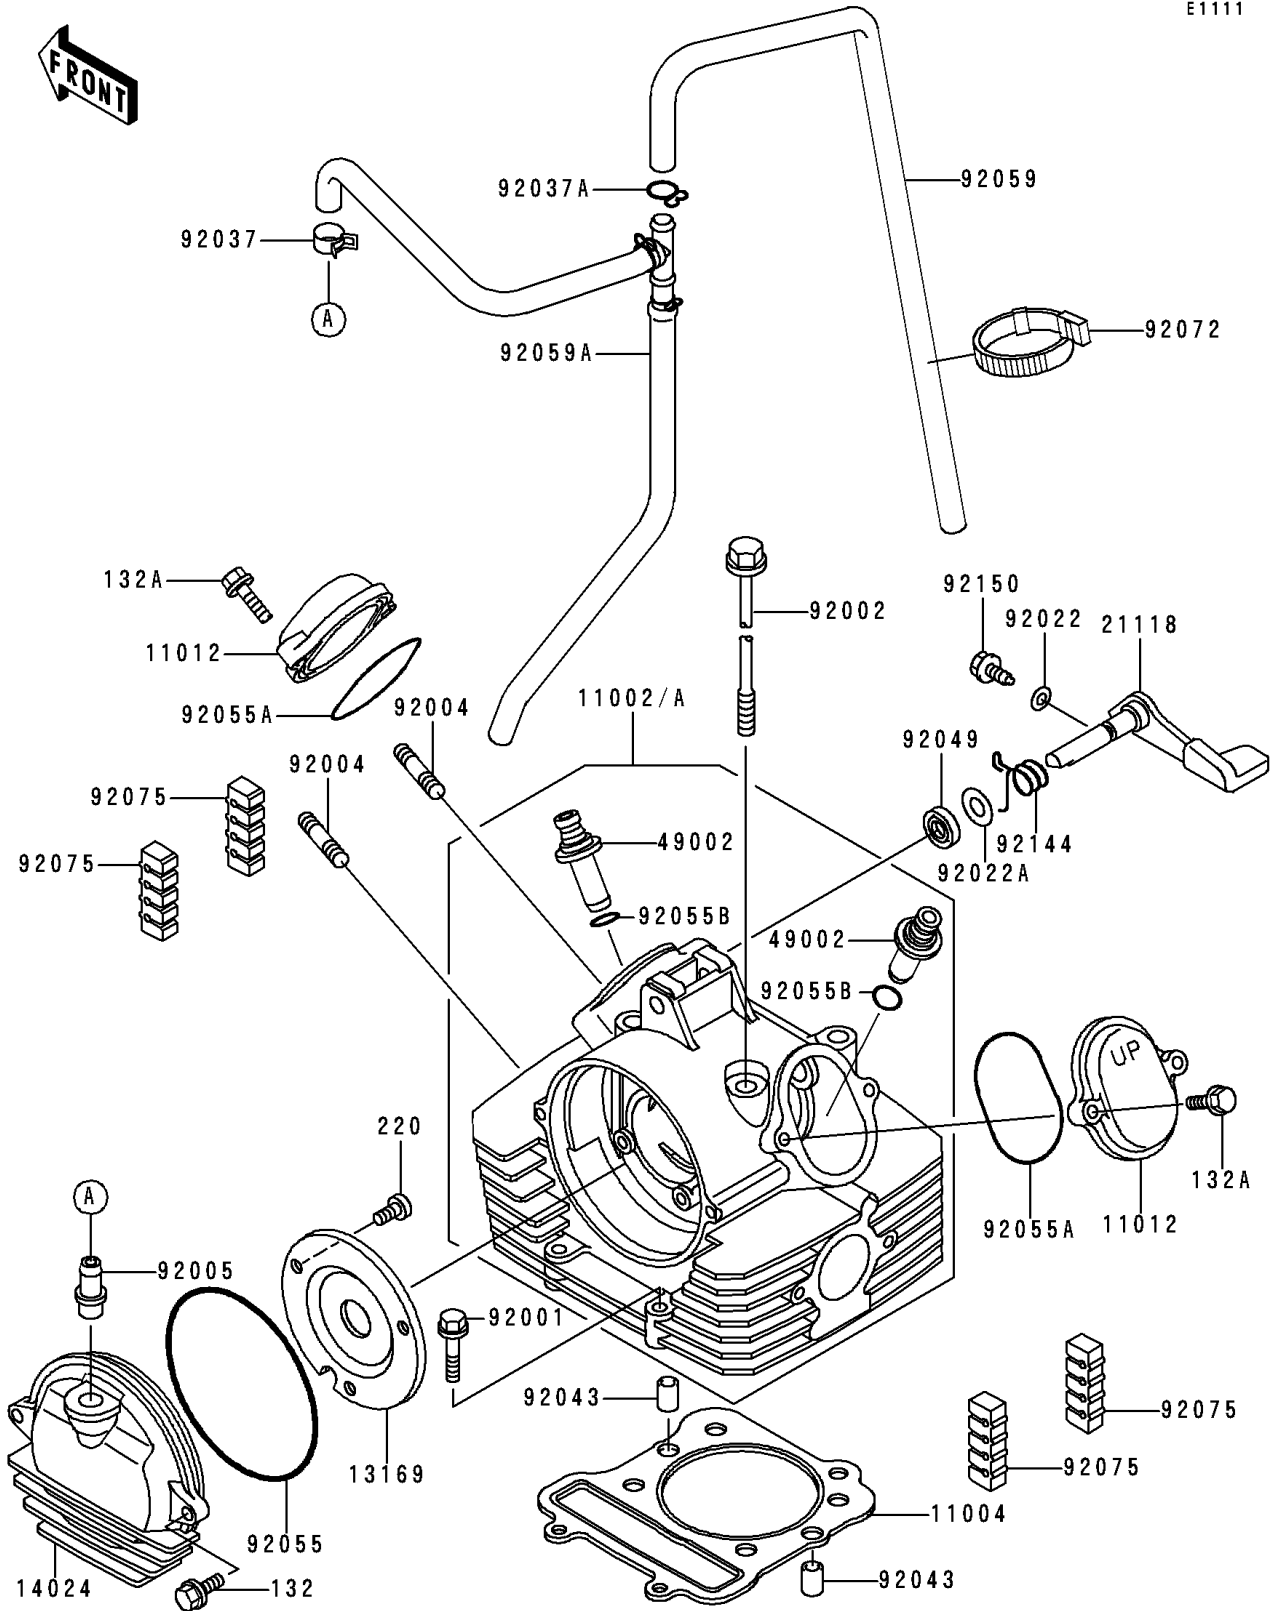

# 1989 Bayou 300 PARTS DIAGRAM

Cylinder Head

E1111

# 1989 Bayou 300 PARTS LIST

## Cylinder Head

ITEM NAME	PART NUMBER	QUANTITY
BOLT-FLANGED-SMALL (Ref # 132)	132Y0616	2
BOLT-FLANGED-SMALL (Ref # 132A)	132Y0625	4
SCREW-PAN-CROS,6X10 (Ref # 220)	220B0610	3
HEAD-ASSY-CYLINDER (Ref # 11002A)	11002-5043	1
GASKET-HEAD (Ref # 11004)	11004-1183	1
CAP,ROCKER ARM (Ref # 11012)	11012-1486	2
PLATE,CAMSHAFT COVER (Ref # 13169)	13169-1961	1
COVER,CAMSHAFT (Ref # 14024)	14024-1060	1
DECOMPRESSOR,LEVER (Ref # 21118)	21118-1062	1
GUIDE-VALVE (Ref # 49002)	49002-1092	2
BOLT,FLANGED,6X32 (Ref # 92001)	92003-229	2
BOLT,8X233 (Ref # 92002)	92002-1515	4
STUD,8X30 (Ref # 92004)	92004-1121	2
FITTING,BREATHER PIPE (Ref # 92005)	92005-1124	1
WASHER,6.1X12X1 (Ref # 92022)	92022-077	1
WASHER,10.2X20X0.5 (Ref # 92022A)	92022-1649	1
CLAMP (Ref # 92037)	92037-1181	1
CLAMP,FUEL TUBE (Ref # 92037A)	92037-1271	1
PIN,8.2X10X14 (Ref # 92043)	92043-1264	2
SEAL-OIL,SD10205-1HS (Ref # 92049)	92049-1286	1
RING-O,99MM (Ref # 92055)	92055-107	1
RING-O,53.5X2.6 (Ref # 92055A)	92055-112	2
RING-O,11.7MM (Ref # 92055B)	92055-1265	2
TUBE,BREATHER (Ref # 92059)	92059-1511	1
TUBE,ASSY (Ref # 92059A)	92059-1787	1
BAND,L=149 (Ref # 92072)	92072-031	1
DAMPER (Ref # 92075)	92075-1657	4
SPRING,DECOMPRESSOR (Ref # 92144)	92144-1154	1
BOLT,DECOMPRESSOR (Ref # 92150)	92002-1962	1