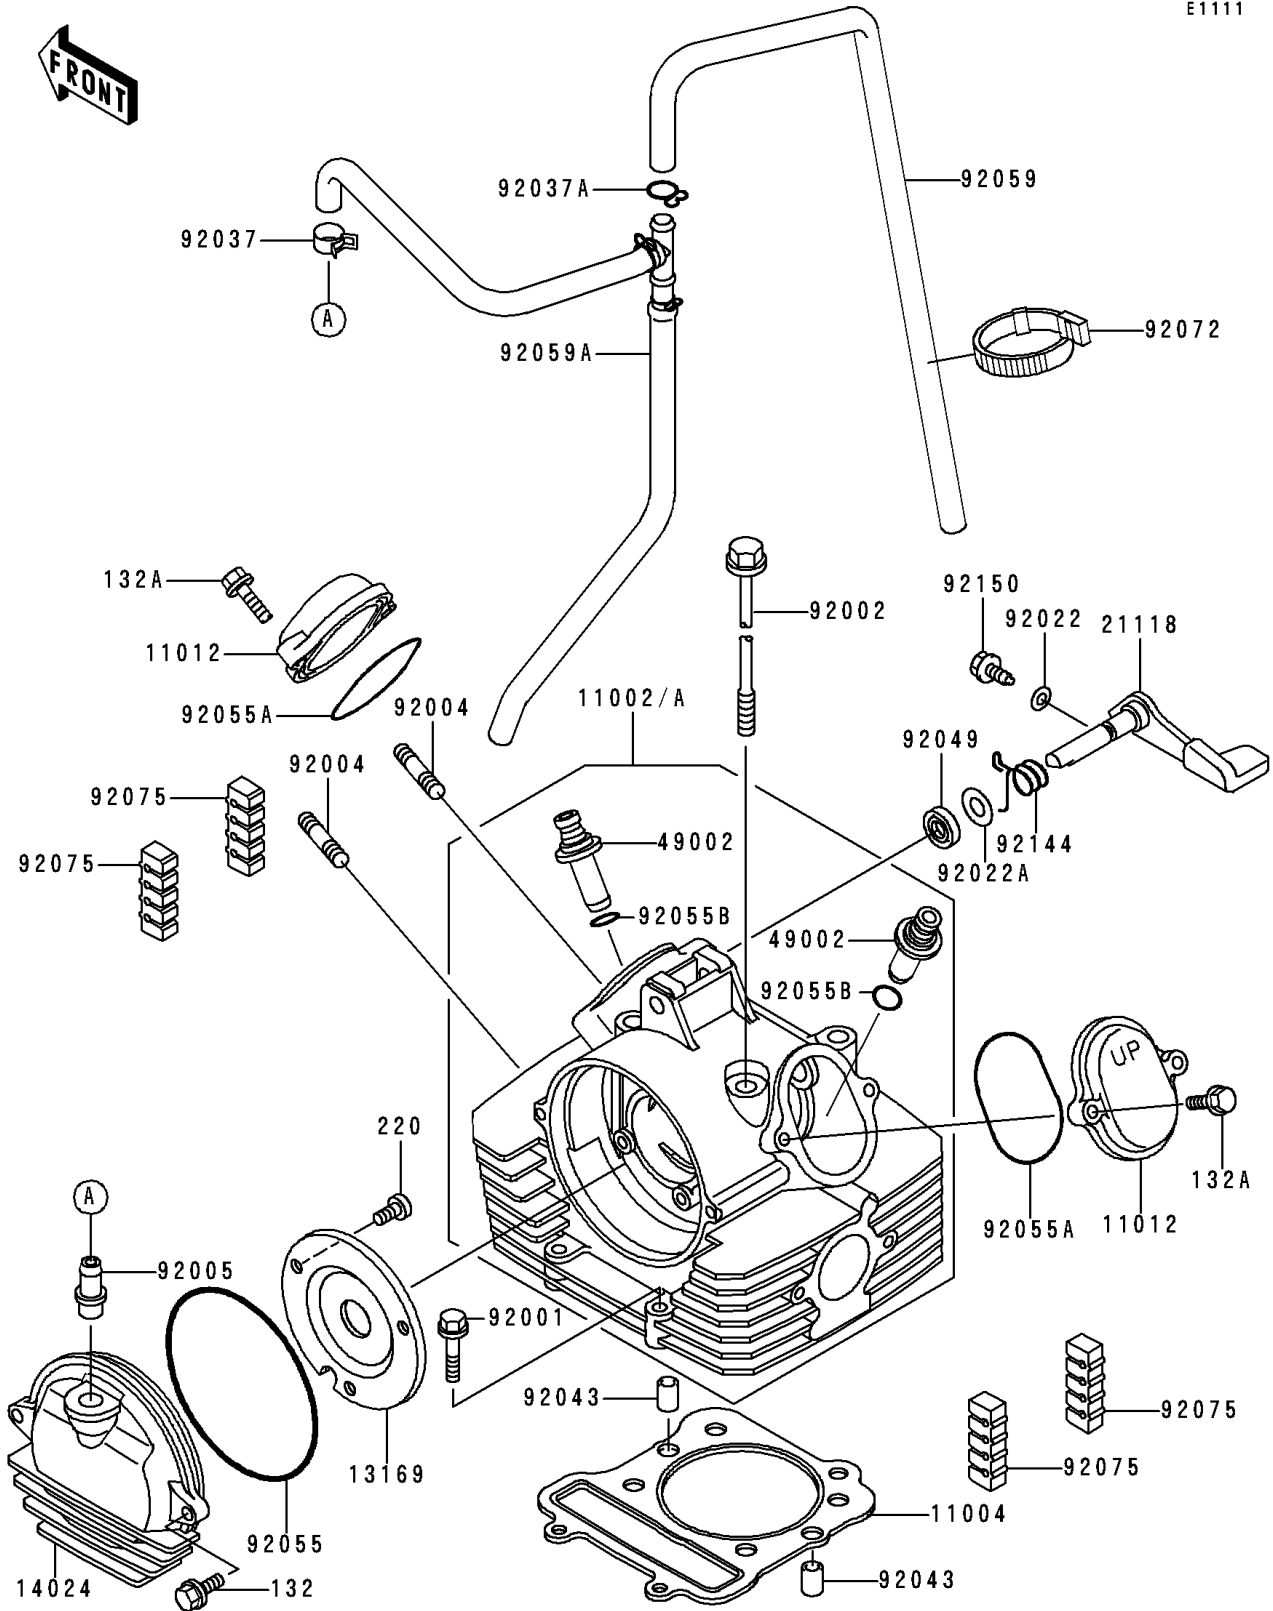

1989 Bayou 300 PARTS DIAGRAM

Cylinder Head

E1111

1989 Bayou 300 PARTS LIST

Cylinder Head

ITEM NAME	PART NUMBER	QUANTITY
BOLT-FLANGED-SMALL (Ref # 132)	132Y0616	2
BOLT-FLANGED-SMALL (Ref # 132A)	132Y0625	4
SCREW-PAN-CROS,6X10 (Ref # 220)	220B0610	3
HEAD-ASSY-CYLINDER (Ref # 11002A)	11002-5043	1
GASKET-HEAD (Ref # 11004)	11004-1183	1
CAP,ROCKER ARM (Ref # 11012)	11012-1486	2
PLATE,CAMSHAFT COVER (Ref # 13169)	13169-1961	1
COVER,CAMSHAFT (Ref # 14024)	14024-1060	1
DECOMPRESSOR,LEVER (Ref # 21118)	21118-1062	1
GUIDE-VALVE (Ref # 49002)	49002-1092	2
BOLT,FLANGED,6X32 (Ref # 92001)	92003-229	2
BOLT,8X233 (Ref # 92002)	92002-1515	4
STUD,8X30 (Ref # 92004)	92004-1121	2
FITTING,BREATHER PIPE (Ref # 92005)	92005-1124	1
WASHER,6.1X12X1 (Ref # 92022)	92022-077	1
WASHER,10.2X20X0.5 (Ref # 92022A)	92022-1649	1
CLAMP (Ref # 92037)	92037-1181	1
CLAMP,FUEL TUBE (Ref # 92037A)	92037-1271	1
PIN,8.2X10X14 (Ref # 92043)	92043-1264	2
SEAL-OIL,SD10205-1HS (Ref # 92049)	92049-1286	1
RING-O,99MM (Ref # 92055)	92055-107	1
RING-O,53.5X2.6 (Ref # 92055A)	92055-112	2
RING-O,11.7MM (Ref # 92055B)	92055-1265	2
TUBE,BREATHER (Ref # 92059)	92059-1511	1
TUBE,ASSY (Ref # 92059A)	92059-1787	1
BAND,L=149 (Ref # 92072)	92072-031	1
DAMPER (Ref # 92075)	92075-1657	4
SPRING,DECOMPRESSOR (Ref # 92144)	92144-1154	1
BOLT,DECOMPRESSOR (Ref # 92150)	92002-1962	1