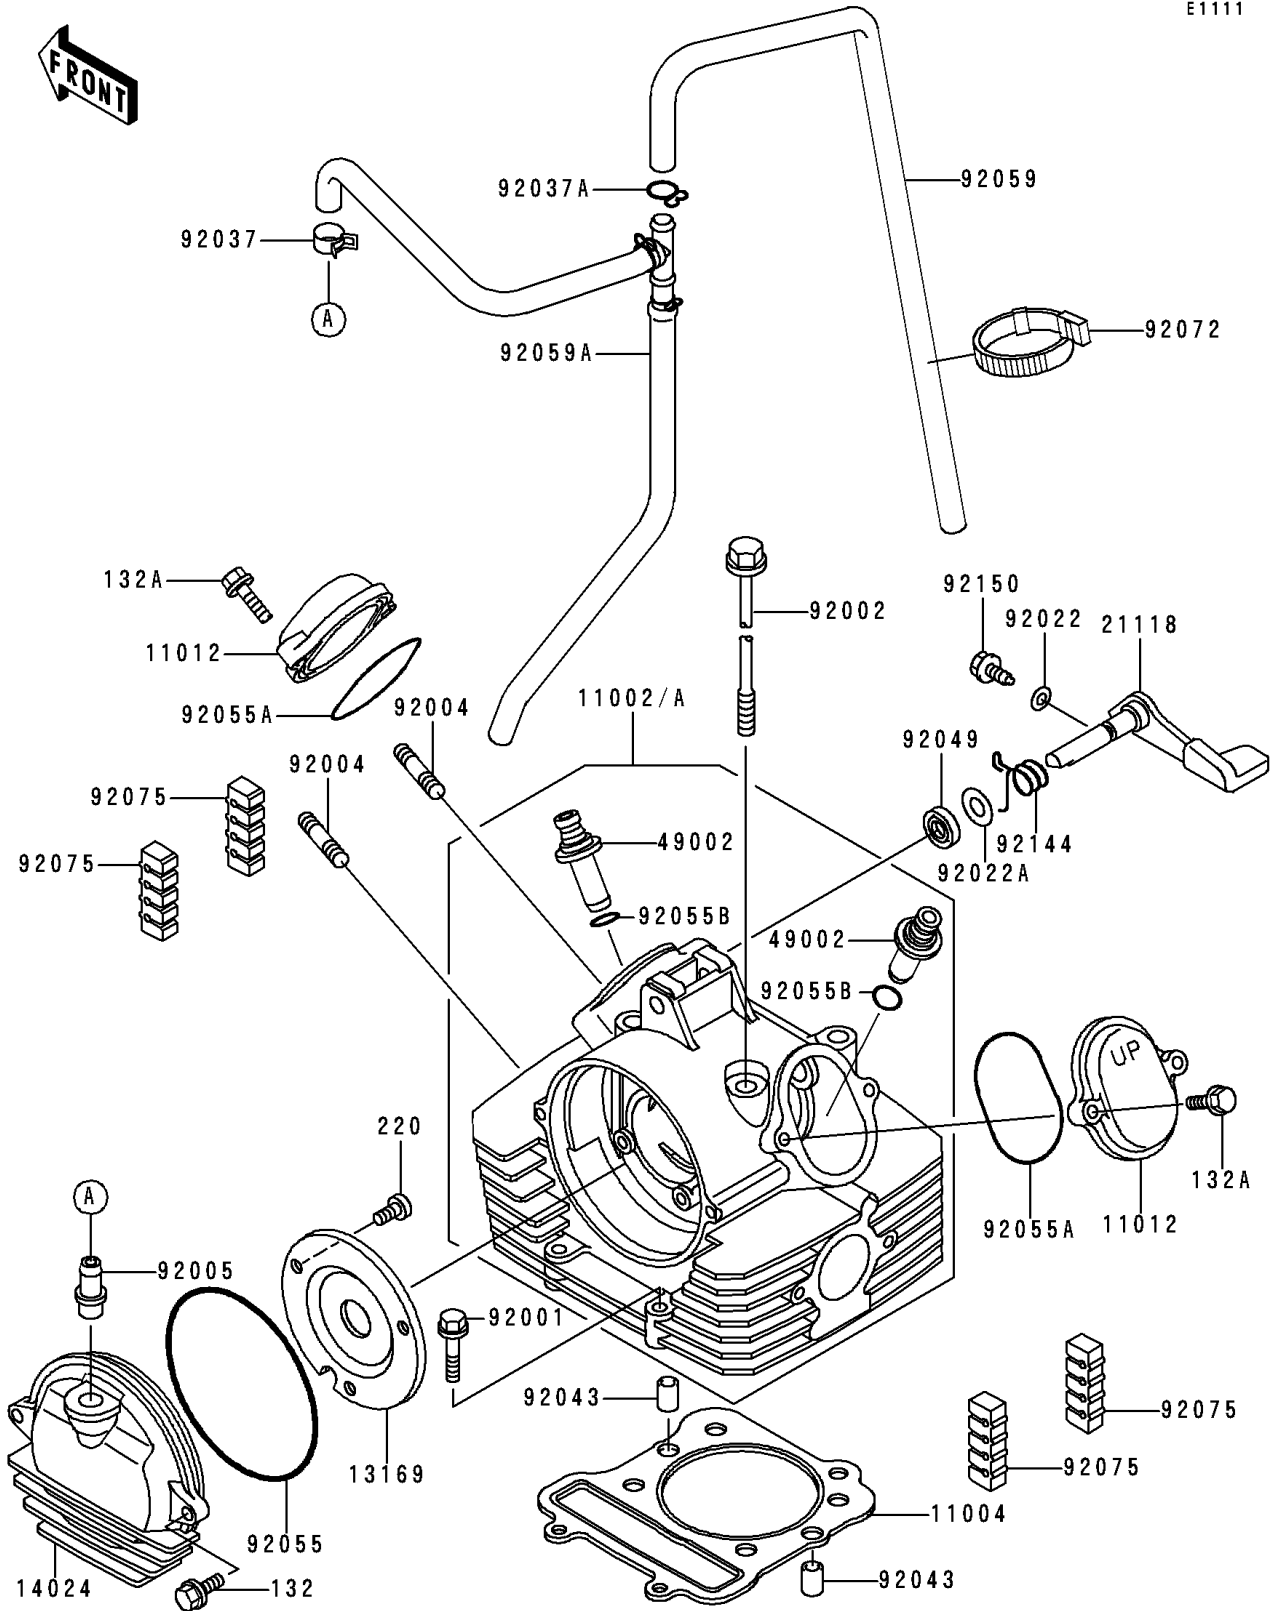

1990 Bayou 300 PARTS DIAGRAM

Cylinder Head

E1111

1990 Bayou 300 PARTS LIST

Cylinder Head

ITEM NAME	PART NUMBER	QUANTITY
BOLT-FLANGED-SMALL (Ref # 132)	132Y0616	2
BOLT-FLANGED-SMALL (Ref # 132A)	132Y0625	4
SCREW-PAN-CROS,6X10 (Ref # 220)	220B0610	3
HEAD-ASSY-CYLINDER (Ref # 11002A)	11002-5043	1
GASKET-HEAD (Ref # 11004)	11004-1183	1
CAP,ROCKER ARM (Ref # 11012)	11012-1486	2
PLATE,CAMSHAFT COVER (Ref # 13169)	13169-1961	1
COVER,CAMSHAFT (Ref # 14024)	14024-1060	1
DECOMPRESSOR,LEVER (Ref # 21118)	21118-1062	1
GUIDE-VALVE (Ref # 49002)	49002-1092	2
BOLT,FLANGED,6X32 (Ref # 92001)	92003-229	2
BOLT,8X233 (Ref # 92002)	92002-1515	4
STUD,8X30 (Ref # 92004)	92004-1121	2
FITTING,BREATHER PIPE (Ref # 92005)	92005-1124	1
WASHER,6.1X12X1 (Ref # 92022)	92022-077	1
WASHER,10.2X20X0.5 (Ref # 92022A)	92022-1649	1
CLAMP (Ref # 92037)	92037-1181	1
CLAMP,FUEL TUBE (Ref # 92037A)	92037-1271	1
PIN,8.2X10X14 (Ref # 92043)	92043-1264	2
SEAL-OIL,SD10205-1HS (Ref # 92049)	92049-1286	1
RING-O,99MM (Ref # 92055)	92055-107	1
RING-O,53.5X2.6 (Ref # 92055A)	92055-112	2
RING-O,11.7MM (Ref # 92055B)	92055-1265	2
TUBE,BREATHER (Ref # 92059)	92059-1511	1
TUBE,ASSY (Ref # 92059A)	92059-1787	1
BAND,L=149 (Ref # 92072)	92072-031	1
DAMPER (Ref # 92075)	92075-1657	4
SPRING,DECOMPRESSOR (Ref # 92144)	92144-1154	1
BOLT,DECOMPRESSOR (Ref # 92150)	92002-1962	1