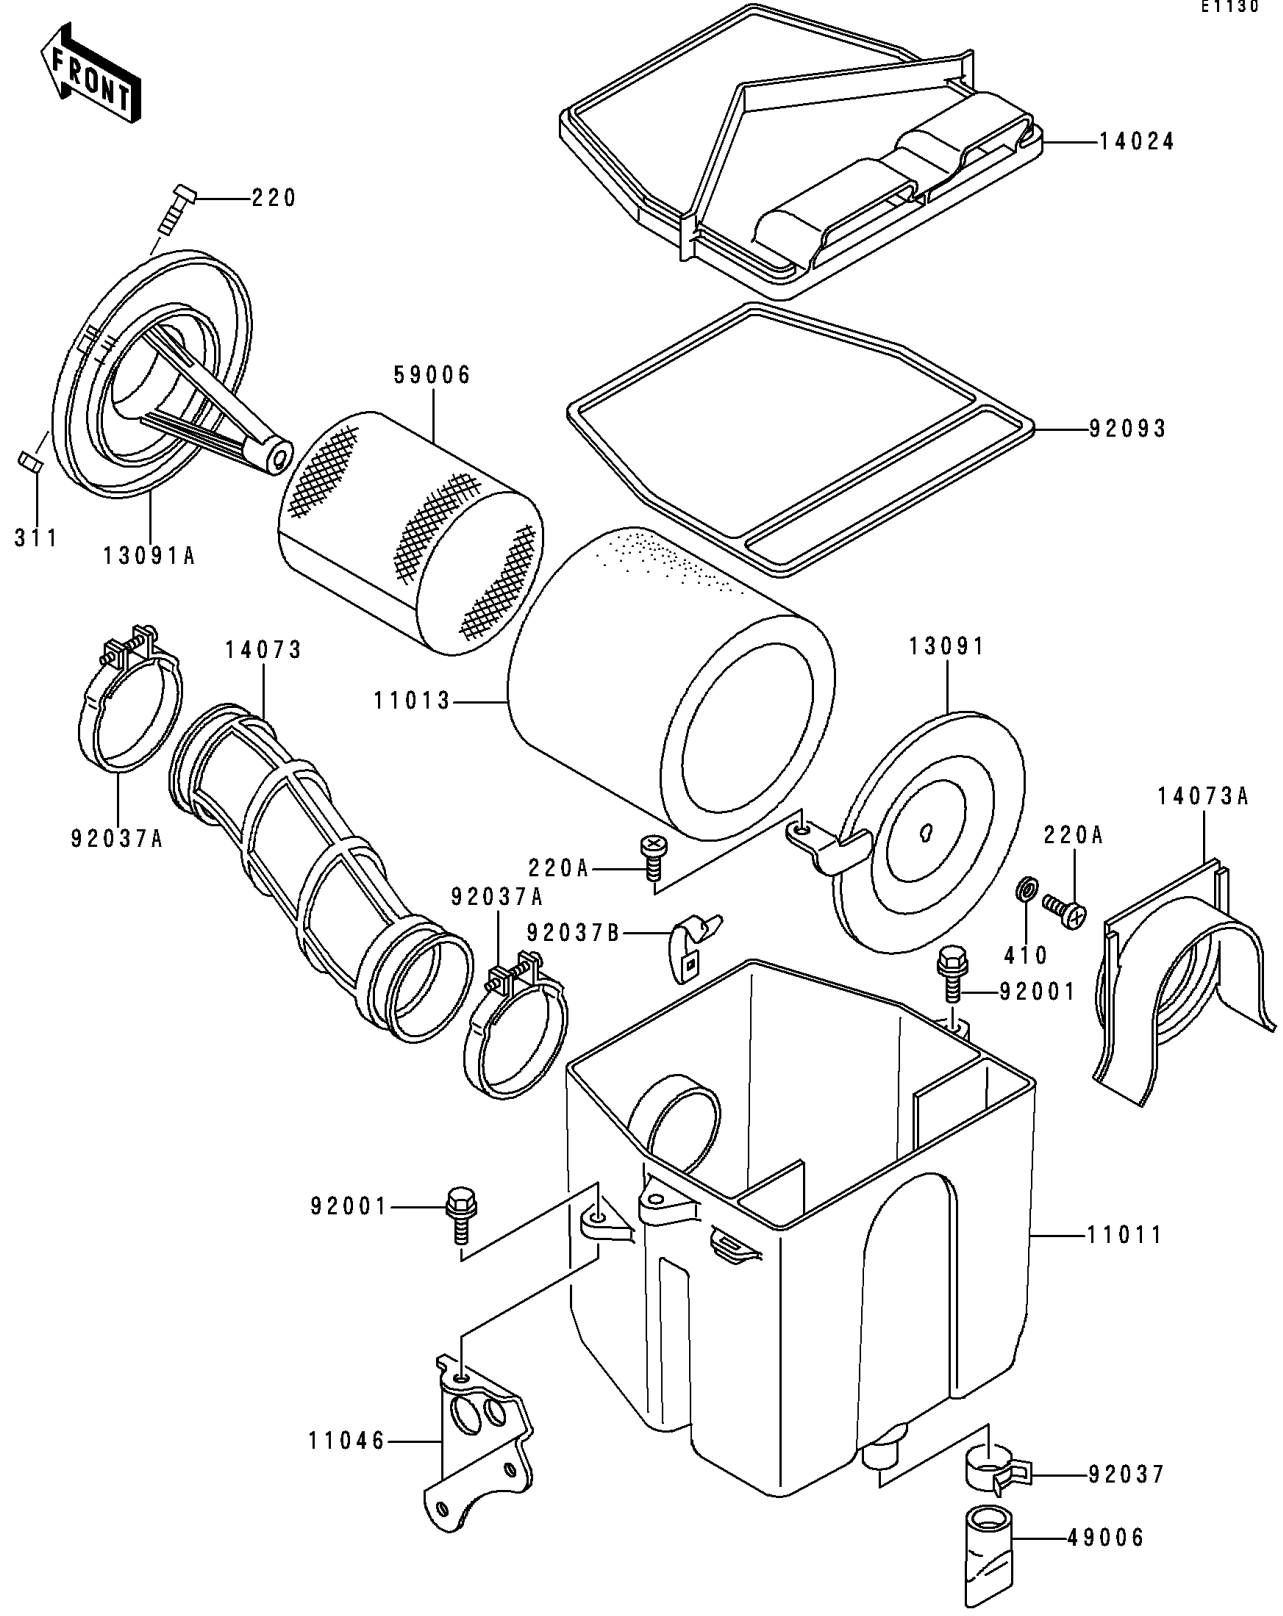

1988 Bayou 300 PARTS DIAGRAM

Air Filter(KLF300-B1)

E1130

1988 Bayou 300 PARTS LIST

Air Filter(KLF300-B1)

ITEM NAME	PART NUMBER	QUANTITY
SCREW-PAN-CROS (Ref # 220)	220B0516	1
SCREW-PAN-CROS,6X14 (Ref # 220A)	220B0614	2
NUT-HEX (Ref # 311)	311B0500	1
WASHER-PLAIN-SMALL,6MM (Ref # 410)	410B0600	1
CASE-AIR FILTER (Ref # 11011)	11011-1260	1
ELEMENT-AIR FILTER (Ref # 11013)	11013-1158	1
BRACKET,REGULATOR (Ref # 11046)	11046-1042	1
HOLDER,ELEMENT (Ref # 13091)	13091-1488	1
HOLDER,ELEMENT (Ref # 13091A)	13091-1510	1
COVER,AIR FILTER (Ref # 14024)	14024-1549	1
DUCT (Ref # 14073)	14073-1318	1
DUCT,AIR FILTER (Ref # 14073A)	14073-1350	1
BOOT (Ref # 49006)	49006-1199	2
ARRESTER-FLAME (Ref # 59006)	59006-1052	1
BOLT,6X18 (Ref # 92001)	92001-1342	3
CLAMP (Ref # 92037)	92037-1460	2
CLAMP (Ref # 92037A)	92037-1523	2
CLAMP,AIR FILTER (Ref # 92037B)	92037-1783	4
SEAL,AIR FILTER (Ref # 92093)	92093-1241	1