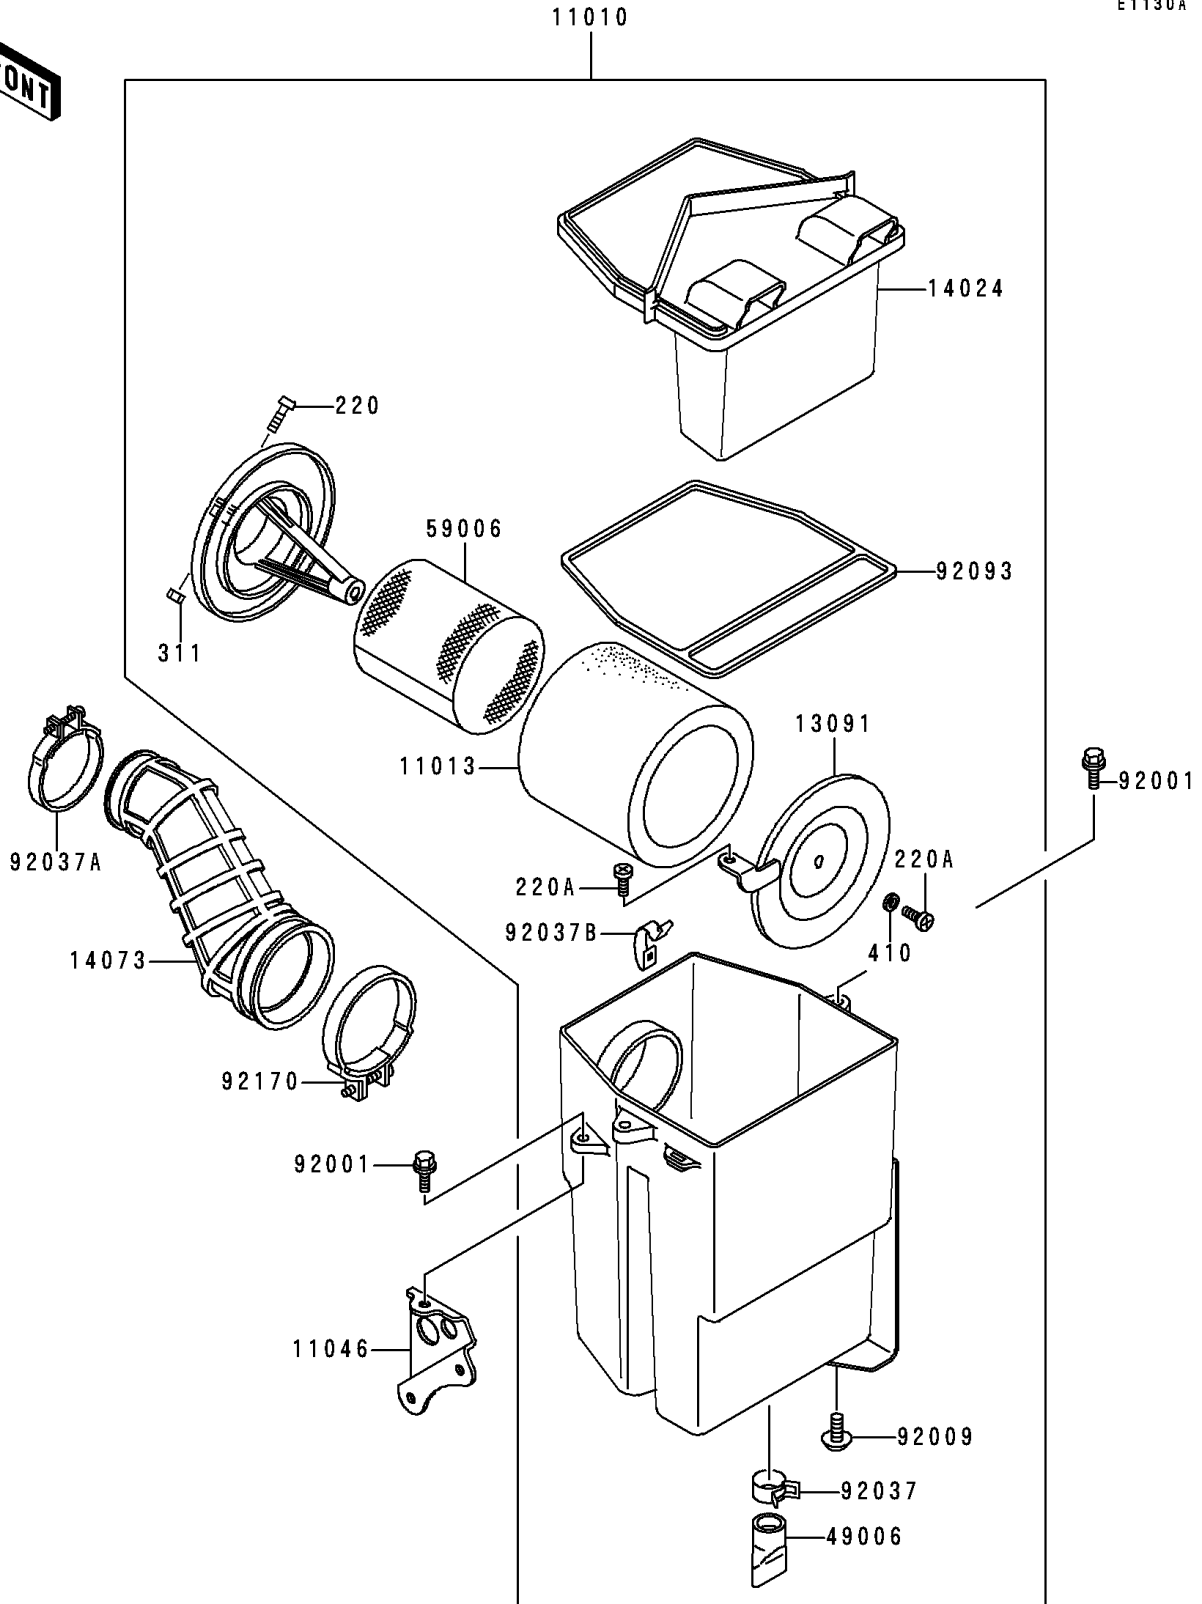

# 1989 Bayou 300 PARTS DIAGRAM

Air Filter(KLF300-B2/B3/B4)

E1130A

# 1989 Bayou 300 PARTS LIST

Air Filter(KLF300-B2/B3/B4)

| ITEM NAME                          | PART NUMBER | QUANTITY |
|------------------------------------|-------------|----------|
| SCREW-PAN-CROS (Ref # 220)         | 220B0516    | 1        |
| SCREW-PAN-CROS,6X14 (Ref # 220A)   | 220B0614    | 2        |
| NUT-HEX (Ref # 311)                | 311B0500    | 1        |
| WASHER-PLAIN-SMALL,6MM (Ref # 410) | 410B0600    | 1        |
| FILTER-ASSY-AIR (Ref # 11010)      | 11010-1365  | 1        |
| ELEMENT-AIR FILTER (Ref # 11013)   | 11013-1158  | 1        |
| BRACKET,REGULATOR (Ref # 11046)    | 11046-1042  | 1        |
| HOLDER,ELEMENT (Ref # 13091)       | 13091-1488  | 1        |
| COVER,AIR FILTER (Ref # 14024)     | 14024-1703  | 1        |
| DUCT (Ref # 14073)                 | 14073-1372  | 1        |
| BOOT (Ref # 49006)                 | 49006-1199  | 1        |
| ARRESTER-FLAME (Ref # 59006)       | 59006-1052  | 1        |
| BOLT,6X18 (Ref # 92001)            | 92001-1342  | 3        |
| SCREW,TAPPING,5X10 (Ref # 92009)   | 92009-1332  | 2        |
| CLAMP (Ref # 92037)                | 92037-1460  | 1        |
| CLAMP (Ref # 92037A)               | 92037-1523  | 1        |
| CLAMP,AIR FILTER (Ref # 92037B)    | 92037-1783  | 4        |
| SEAL,AIR FILTER (Ref # 92093)      | 92093-1241  | 1        |
| CLAMP (Ref # 92170)                | 92170-1149  | 1        |
| HOLDER,AIR FILTER (Ref # 13091A)   | 13091-1565  | 1        |