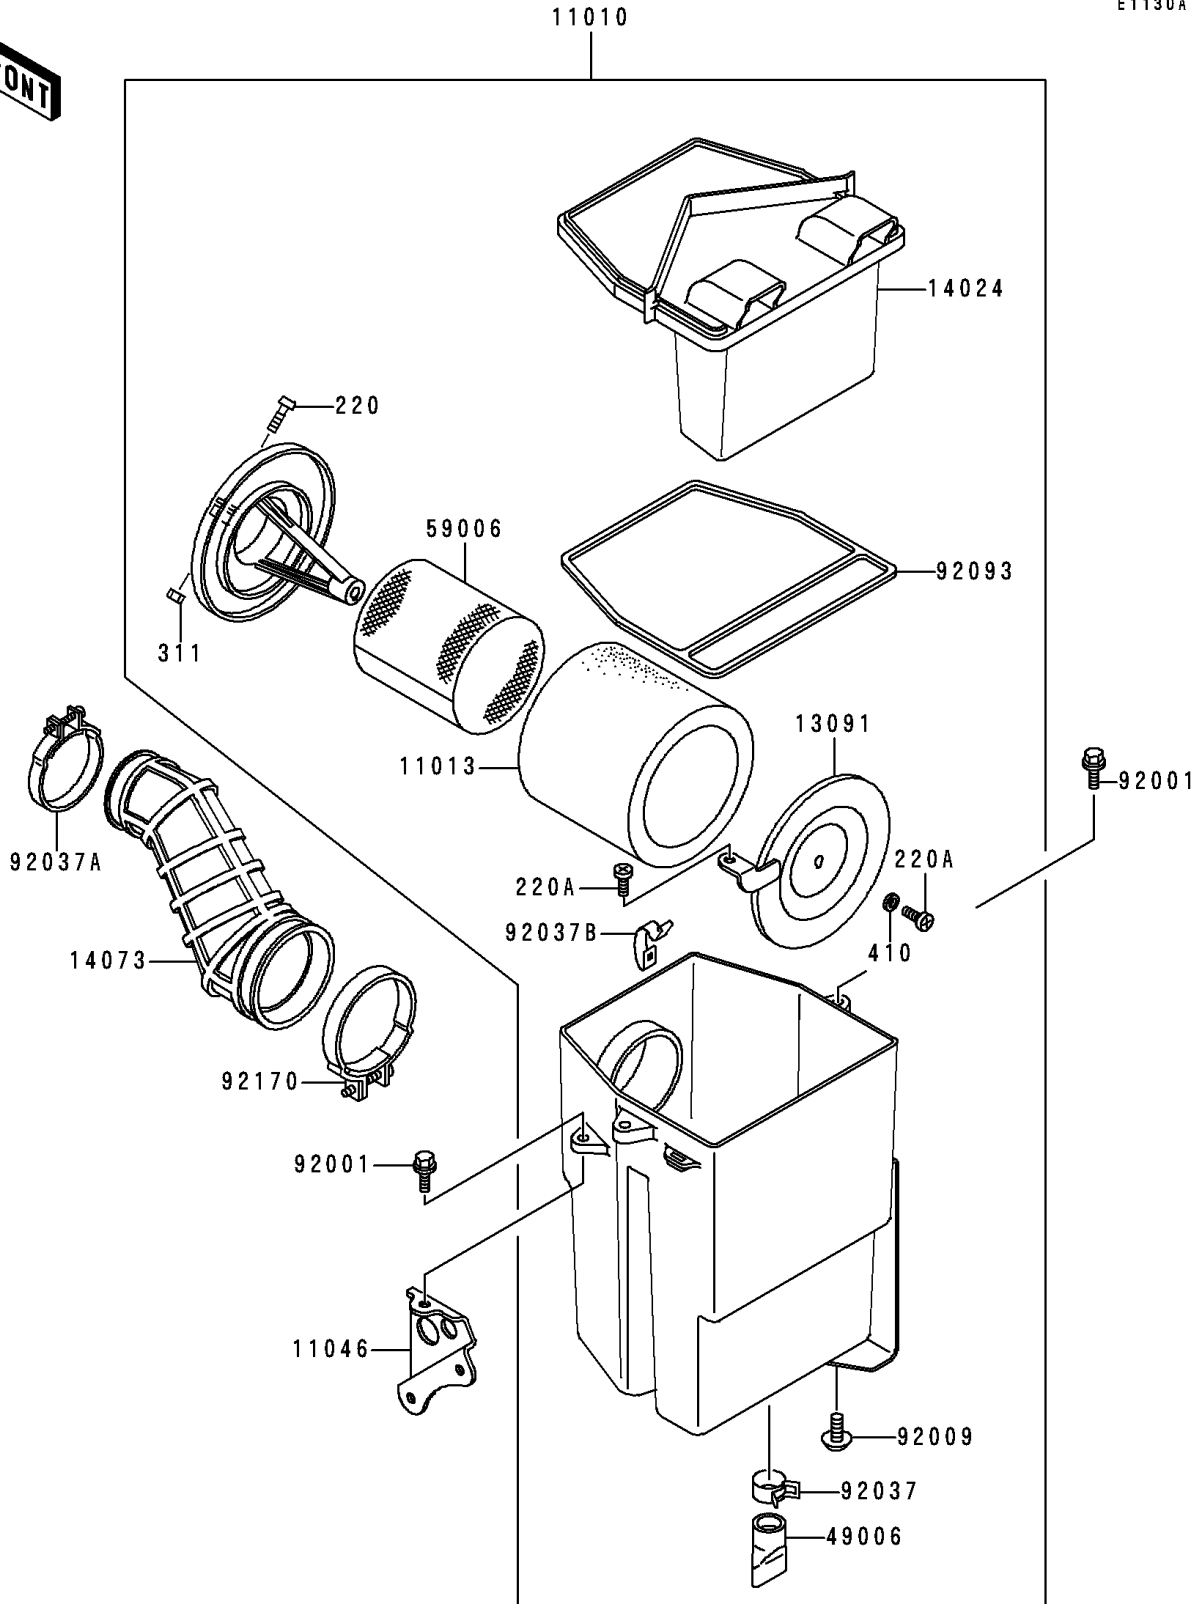

1990 Bayou 300 PARTS DIAGRAM

Air Filter(KLF300-B2/B3/B4)

E1130A

1990 Bayou 300 PARTS LIST

Air Filter(KLF300-B2/B3/B4)

ITEM NAME	PART NUMBER	QUANTITY
SCREW-PAN-CROS (Ref # 220)	220B0516	1
SCREW-PAN-CROS,6X14 (Ref # 220A)	220B0614	2
NUT-HEX (Ref # 311)	311B0500	1
WASHER-PLAIN-SMALL,6MM (Ref # 410)	410B0600	1
FILTER-ASSY-AIR (Ref # 11010)	11010-1365	1
ELEMENT-AIR FILTER (Ref # 11013)	11013-1158	1
BRACKET,REGULATOR (Ref # 11046)	11046-1042	1
HOLDER,ELEMENT (Ref # 13091)	13091-1488	1
COVER,AIR FILTER (Ref # 14024)	14024-1703	1
DUCT (Ref # 14073)	14073-1372	1
BOOT (Ref # 49006)	49006-1199	1
ARRESTER-FLAME (Ref # 59006)	59006-1052	1
BOLT,6X18 (Ref # 92001)	92001-1342	3
SCREW,TAPPING,5X10 (Ref # 92009)	92009-1332	2
CLAMP (Ref # 92037)	92037-1460	1
CLAMP (Ref # 92037A)	92037-1523	1
CLAMP,AIR FILTER (Ref # 92037B)	92037-1783	4
SEAL,AIR FILTER (Ref # 92093)	92093-1241	1
CLAMP (Ref # 92170)	92170-1149	1
HOLDER,AIR FILTER (Ref # 13091A)	13091-1565	1