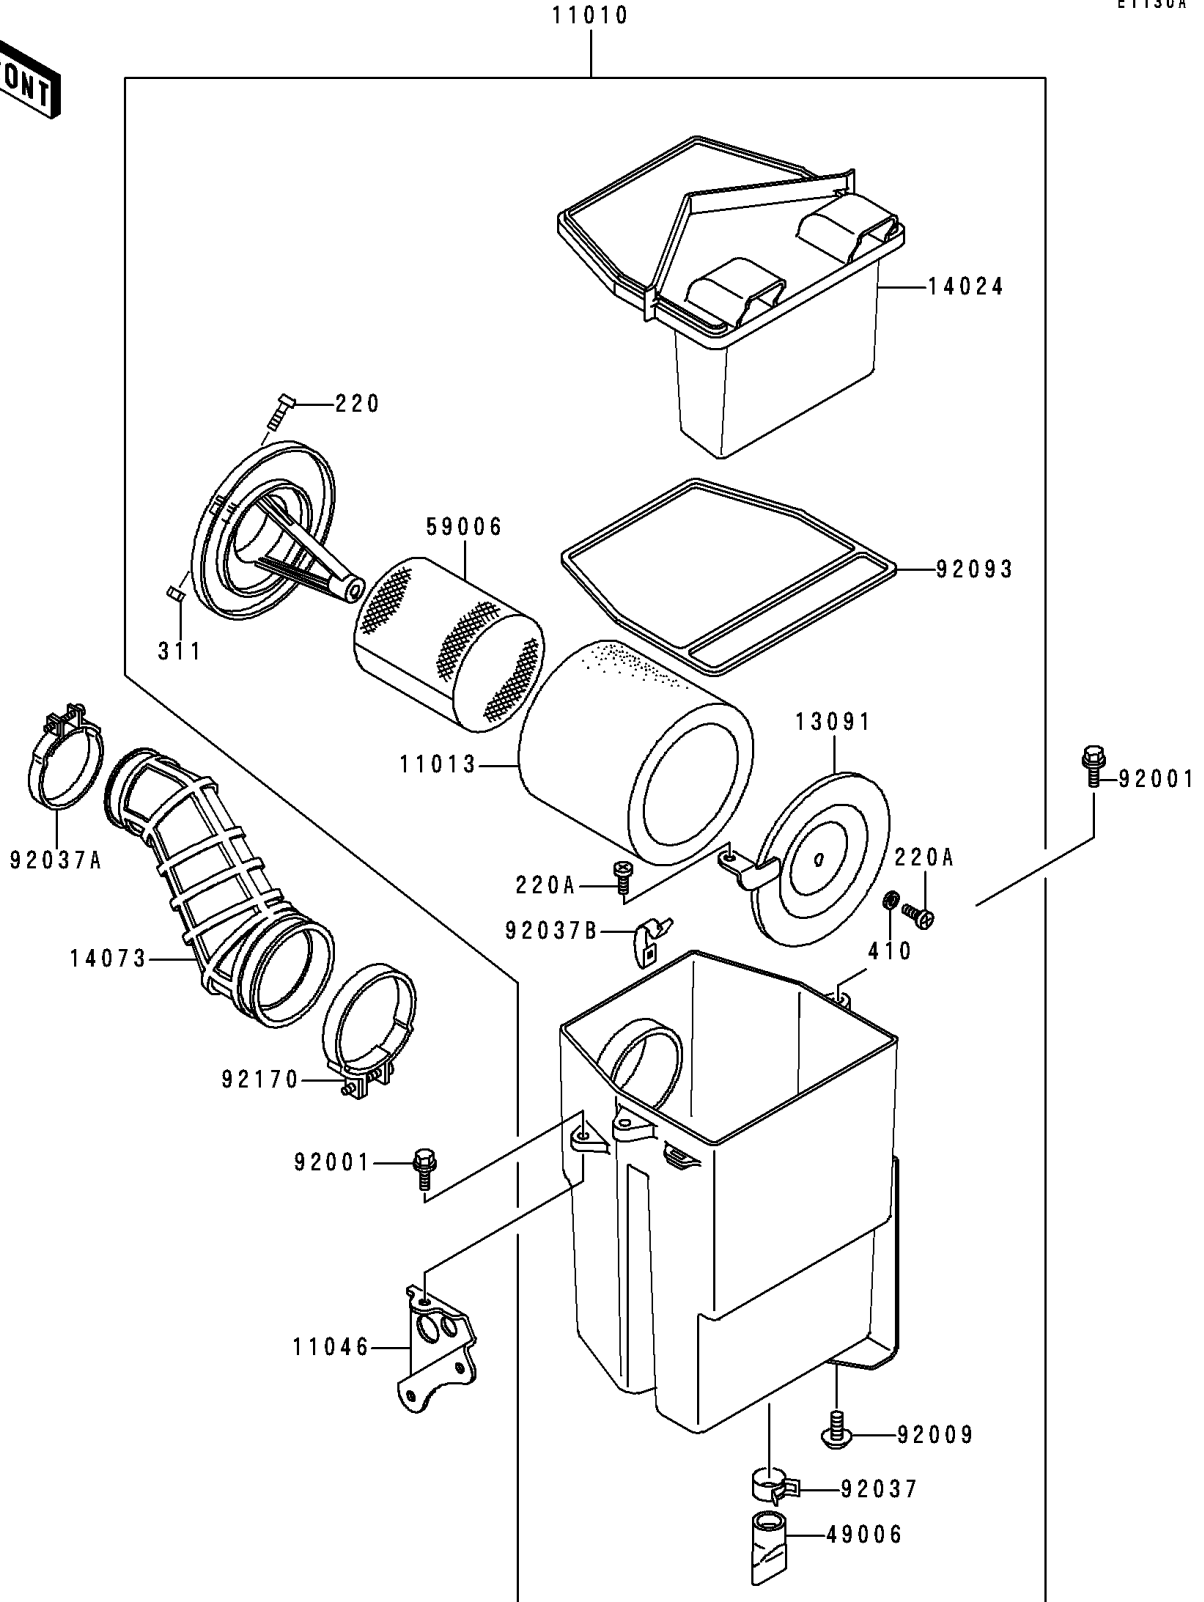

1991 Bayou 300 PARTS DIAGRAM

Air Filter(KLF300-B2/B3/B4)

E1130A

1991 Bayou 300 PARTS LIST

Air Filter(KLF300-B2/B3/B4)

ITEM NAME	PART NUMBER	QUANTITY
SCREW-PAN-CROS (Ref # 220)	220B0516	1
SCREW-PAN-CROS,6X14 (Ref # 220A)	220B0614	2
NUT-HEX (Ref # 311)	311B0500	1
WASHER-PLAIN-SMALL,6MM (Ref # 410)	410B0600	1
FILTER-ASSY-AIR (Ref # 11010)	11010-1365	1
ELEMENT-AIR FILTER (Ref # 11013)	11013-1158	1
BRACKET,REGULATOR (Ref # 11046)	11046-1042	1
HOLDER,ELEMENT (Ref # 13091)	13091-1488	1
COVER,AIR FILTER (Ref # 14024)	14024-1703	1
DUCT (Ref # 14073)	14073-1372	1
BOOT (Ref # 49006)	49006-1199	1
ARRESTER-FLAME (Ref # 59006)	59006-1052	1
BOLT,6X18 (Ref # 92001)	92001-1342	3
SCREW,TAPPING,5X10 (Ref # 92009)	92009-1332	2
CLAMP (Ref # 92037)	92037-1460	1
CLAMP (Ref # 92037A)	92037-1523	1
CLAMP,AIR FILTER (Ref # 92037B)	92037-1783	4
SEAL,AIR FILTER (Ref # 92093)	92093-1241	1
CLAMP (Ref # 92170)	92170-1149	1
HOLDER,AIR FILTER (Ref # 13091A)	13091-1565	1