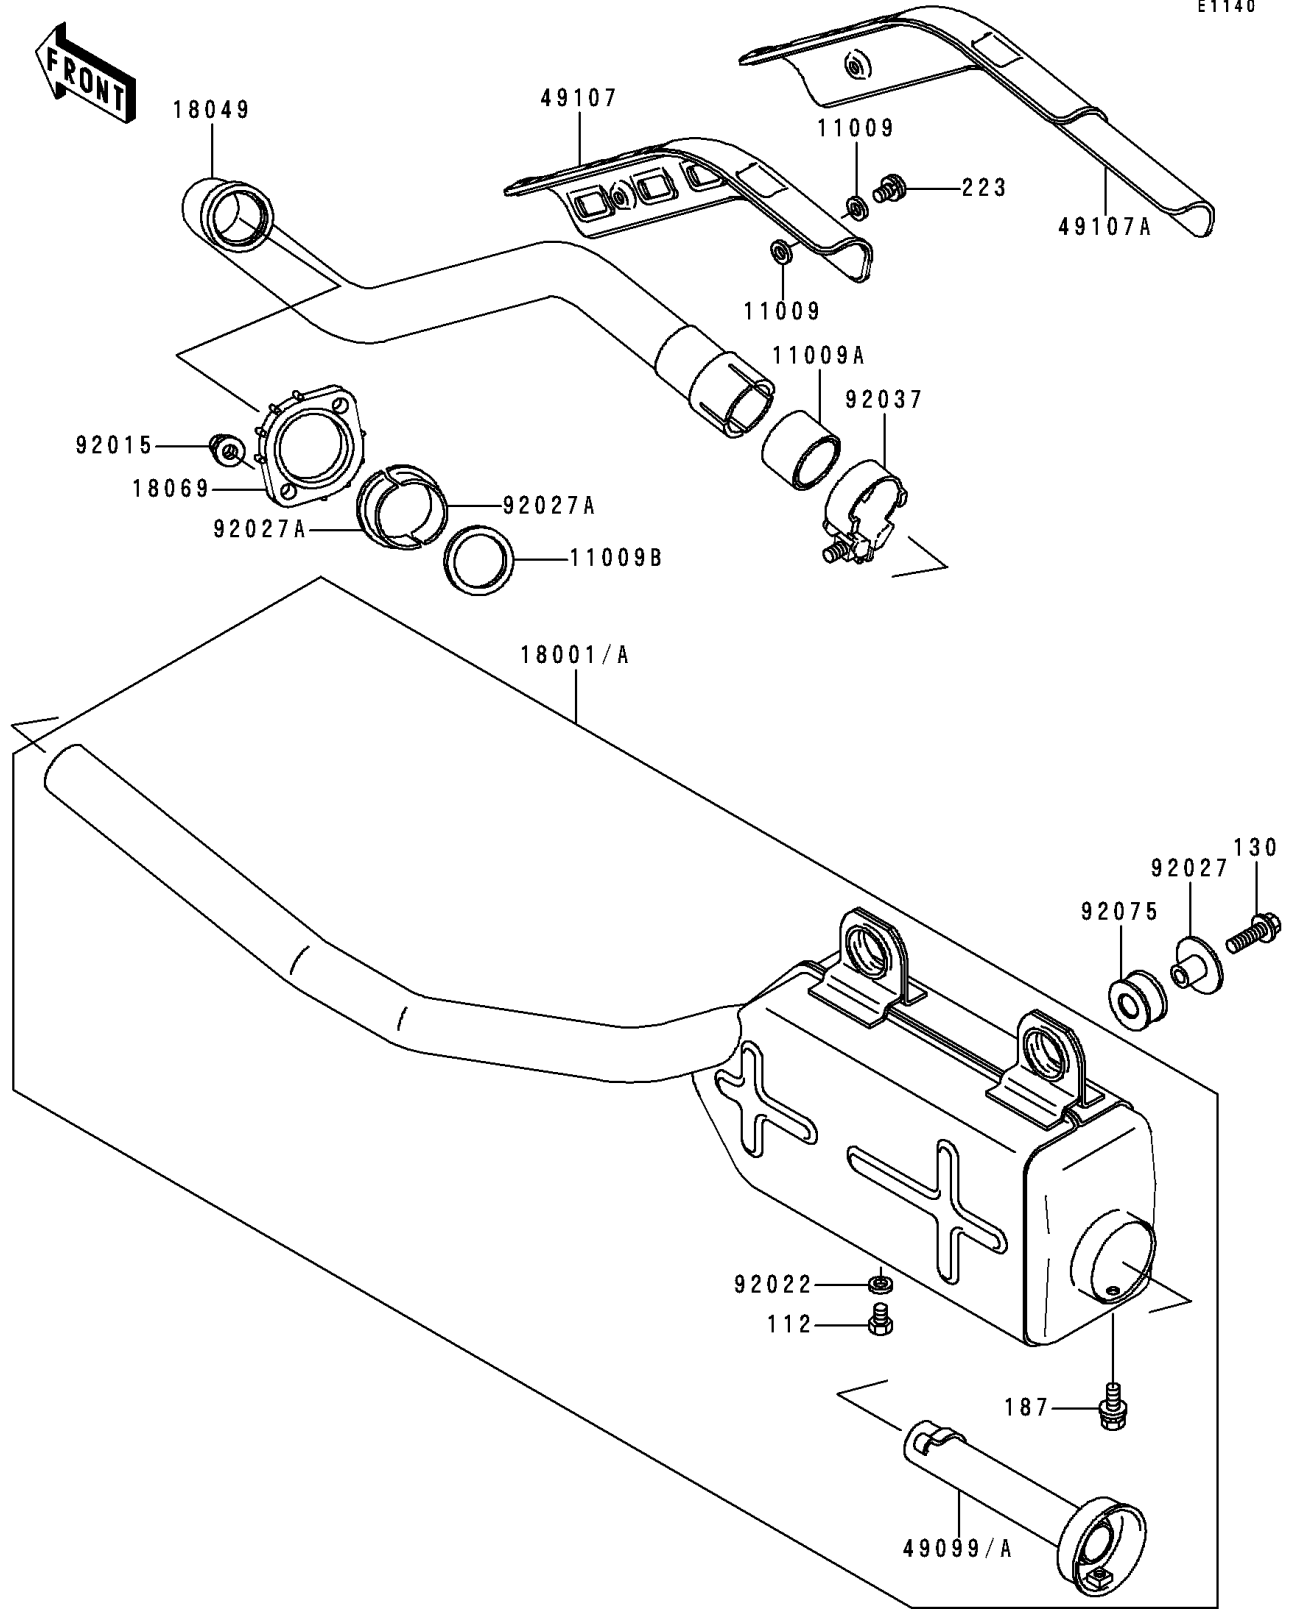

1988 Bayou 300 PARTS DIAGRAM

Muffler

E1140

1988 Bayou 300 PARTS LIST

Muffler

ITEM NAME	PART NUMBER	QUANTITY
BOLT-UPSET (Ref # 112)	112B0608	1
BOLT-FLANGED,8X25,BLACK (Ref # 130)	130J0825	2
BOLT-UPSET-WSP (Ref # 187)	187B0612	1
SCREW-PAN-WS-CROS (Ref # 223)	223C0610	2
GASKET,6.2X11.5X1.5 (Ref # 11009)	11009-1451	4
GASKET,EXHAUST PIPE CONNECTING (Ref # 11009A)	11009-1718	1
GASKET,EXHAUST PIPE HOLDER (Ref # 11009B)	11009-1866	1
MUFFLER (Ref # 18001)	18001-1672	1
PIPE-EXHAUST (Ref # 18049)	18049-1417	1
HOLDER-EXHAUST PIPE (Ref # 18069)	18069-1014	1
BAFFLE-PIPE MUFFLER (Ref # 49099)	49099-1249	1
COVER-EXHAUST PIPE (Ref # 49107)	49107-1065	1
NUT,8MM (Ref # 92015)	92015-1402	2
WASHER,6.2X11X1 (Ref # 92022)	92022-304	1
COLLAR,MUFFLER (Ref # 92027)	92027-1981	2
COLLAR,EXHAUST PIPE (Ref # 92027A)	92027-264	2
CLAMP (Ref # 92037)	92037-1956	1
DAMPER,MUFFLER (Ref # 92075)	92075-1809	2