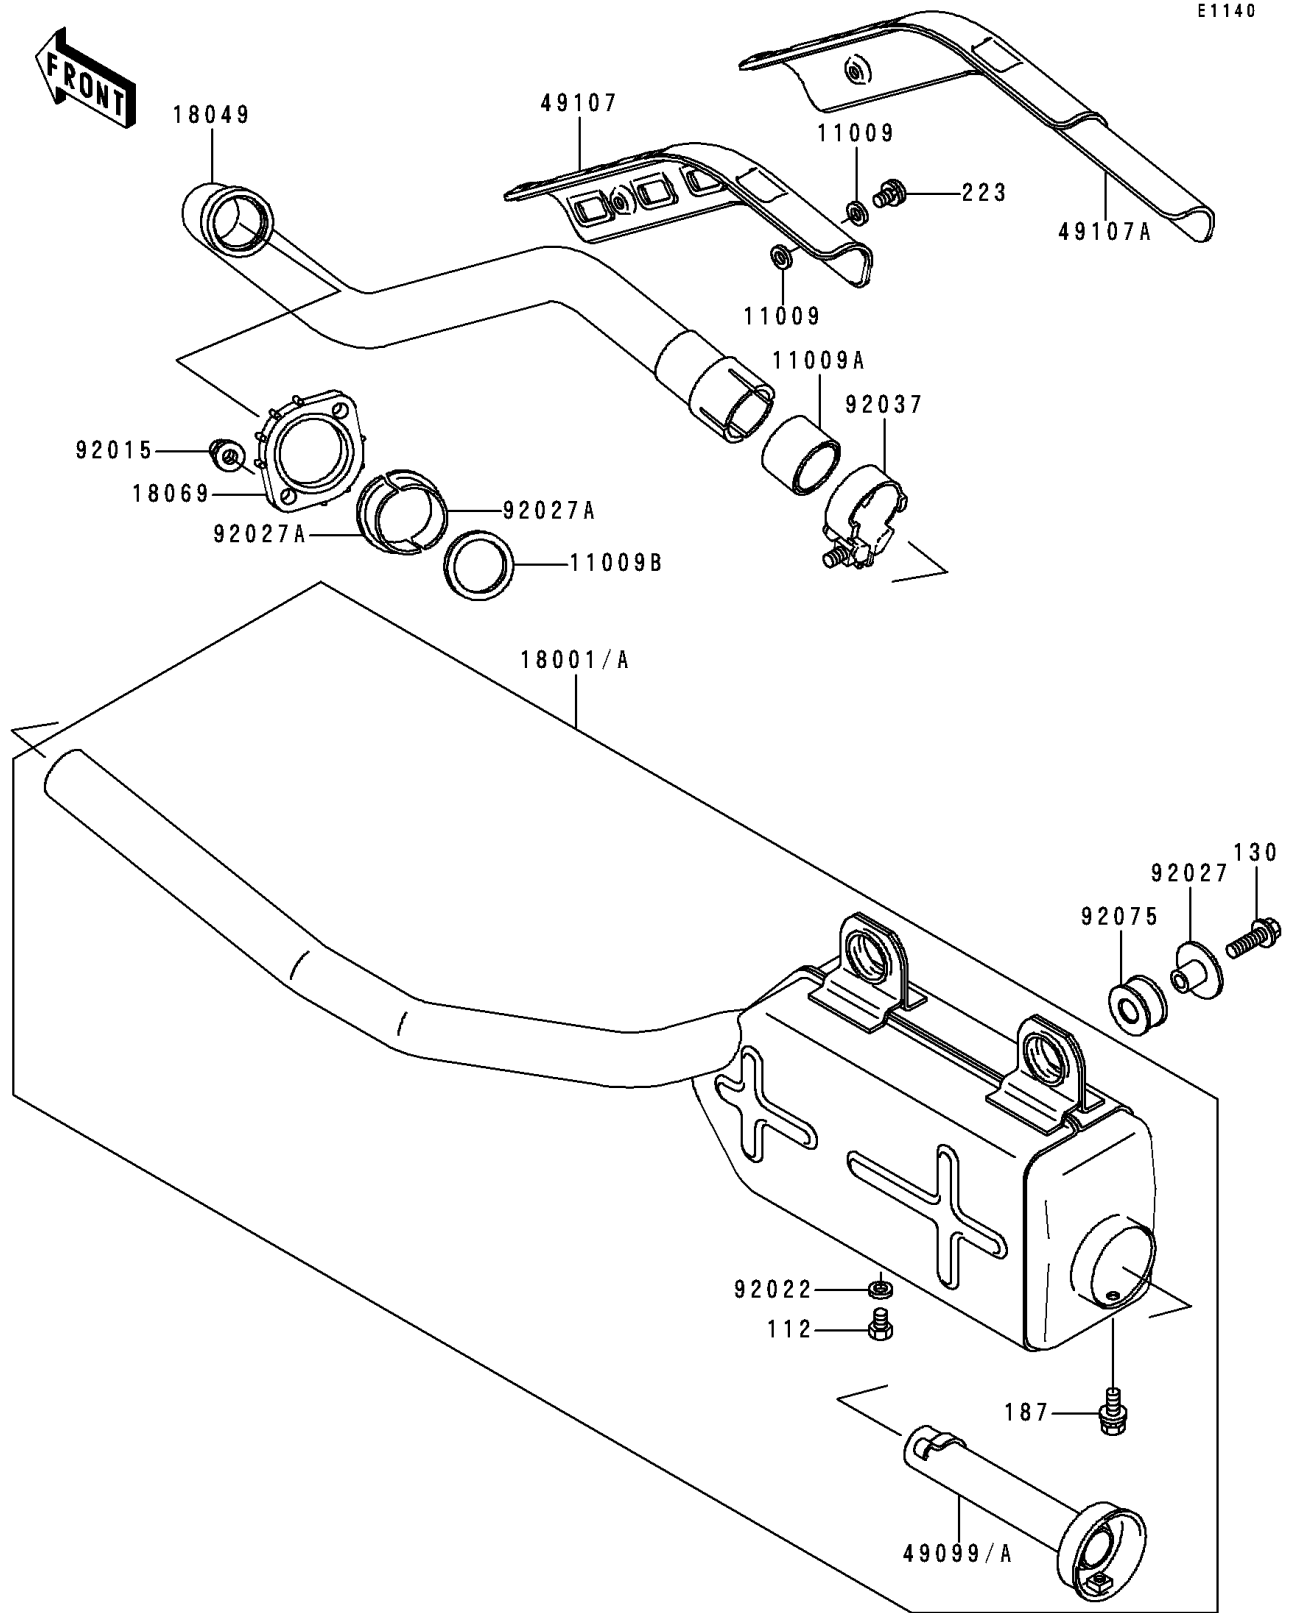

1990 Bayou 300 PARTS DIAGRAM

Muffler

1990 Bayou 300 PARTS LIST

Muffler

ITEM NAME	PART NUMBER	QUANTITY
BOLT-UPSET (Ref # 112)	112B0608	1
BOLT-FLANGED,8X25,BLACK (Ref # 130)	130J0825	2
BOLT-UPSET-WSP (Ref # 187)	187B0612	1
SCREW-PAN-WS-CROS (Ref # 223)	223C0610	2
GASKET,6.2X11.5X1.5 (Ref # 11009)	11009-1451	4
GASKET,EXHAUST PIPE CONNECTING (Ref # 11009A)	11009-1718	1
GASKET,EXHAUST PIPE HOLDER (Ref # 11009B)	11009-1866	1
MUFFLER (Ref # 18001A)	18001-1726	1
PIPE-EXHAUST (Ref # 18049)	18049-1417	1
HOLDER-EXHAUST PIPE (Ref # 18069)	18069-1014	1
BAFFLE-PIPE MUFFLER (Ref # 49099A)	49099-1268	1
COVER-EXHAUST PIPE (Ref # 49107A)	49107-1081	1
NUT,8MM (Ref # 92015)	92015-1402	2
WASHER,6.2X11X1 (Ref # 92022)	92022-304	1
COLLAR,MUFFLER (Ref # 92027)	92027-1981	2
COLLAR,EXHAUST PIPE (Ref # 92027A)	92027-264	2
CLAMP (Ref # 92037)	92037-1956	1
DAMPER,MUFFLER (Ref # 92075)	92075-1809	2