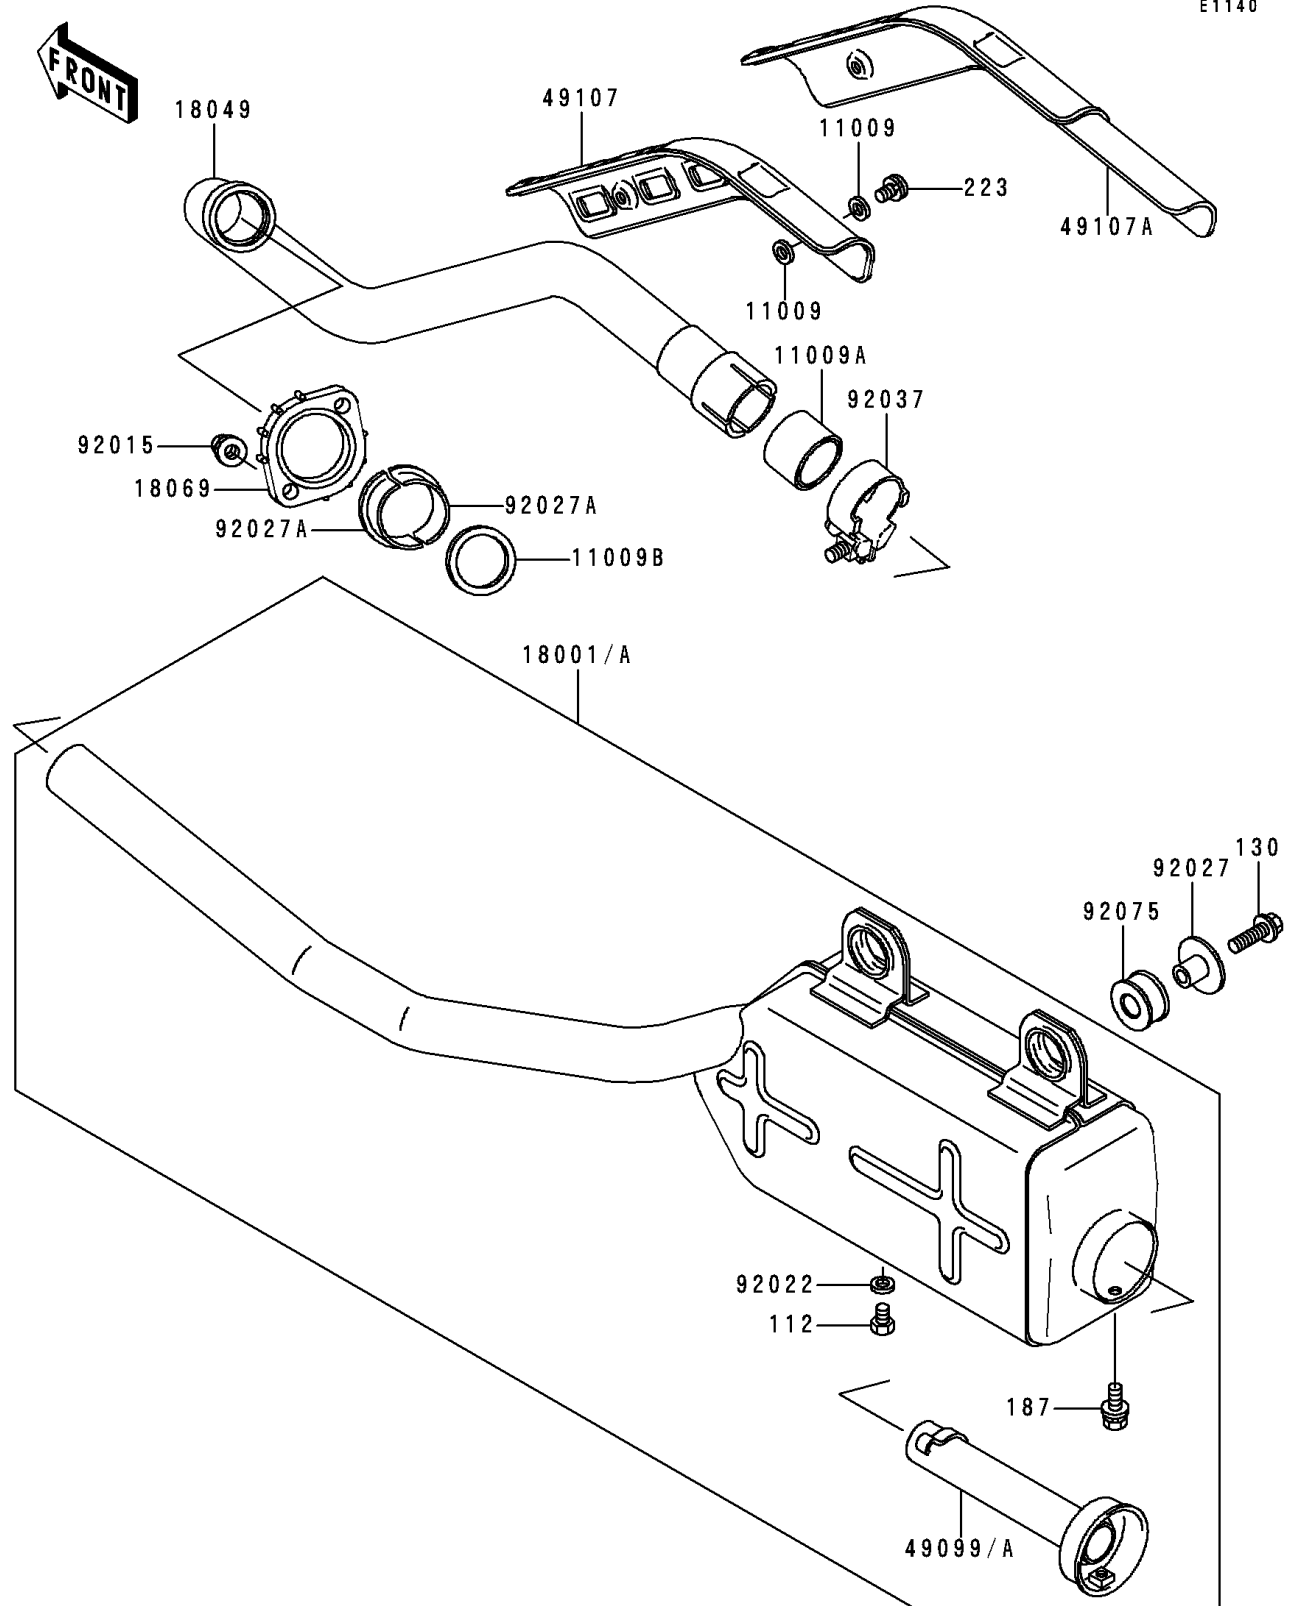

1991 Bayou 300 PARTS DIAGRAM

Muffler

E1140

1991 Bayou 300 PARTS LIST

Muffler

ITEM NAME	PART NUMBER	QUANTITY
BOLT-UPSET (Ref # 112)	112B0608	1
BOLT-FLANGED,8X25,BLACK (Ref # 130)	130J0825	2
BOLT-UPSET-WSP (Ref # 187)	187B0612	1
SCREW-PAN-WS-CROS (Ref # 223)	223C0610	2
GASKET,6.2X11.5X1.5 (Ref # 11009)	11009-1451	4
GASKET,EXHAUST PIPE CONNECTING (Ref # 11009A)	11009-1718	1
GASKET,EXHAUST PIPE HOLDER (Ref # 11009B)	11009-1866	1
MUFFLER (Ref # 18001A)	18001-1726	1
PIPE-EXHAUST (Ref # 18049)	18049-1417	1
HOLDER-EXHAUST PIPE (Ref # 18069)	18069-1014	1
BAFFLE-PIPE MUFFLER (Ref # 49099A)	49099-1268	1
COVER-EXHAUST PIPE (Ref # 49107A)	49107-1081	1
NUT,8MM (Ref # 92015)	92015-1402	2
WASHER,6.2X11X1 (Ref # 92022)	92022-304	1
COLLAR,MUFFLER (Ref # 92027)	92027-1981	2
COLLAR,EXHAUST PIPE (Ref # 92027A)	92027-264	2
CLAMP (Ref # 92037)	92037-1956	1
DAMPER,MUFFLER (Ref # 92075)	92075-1809	2