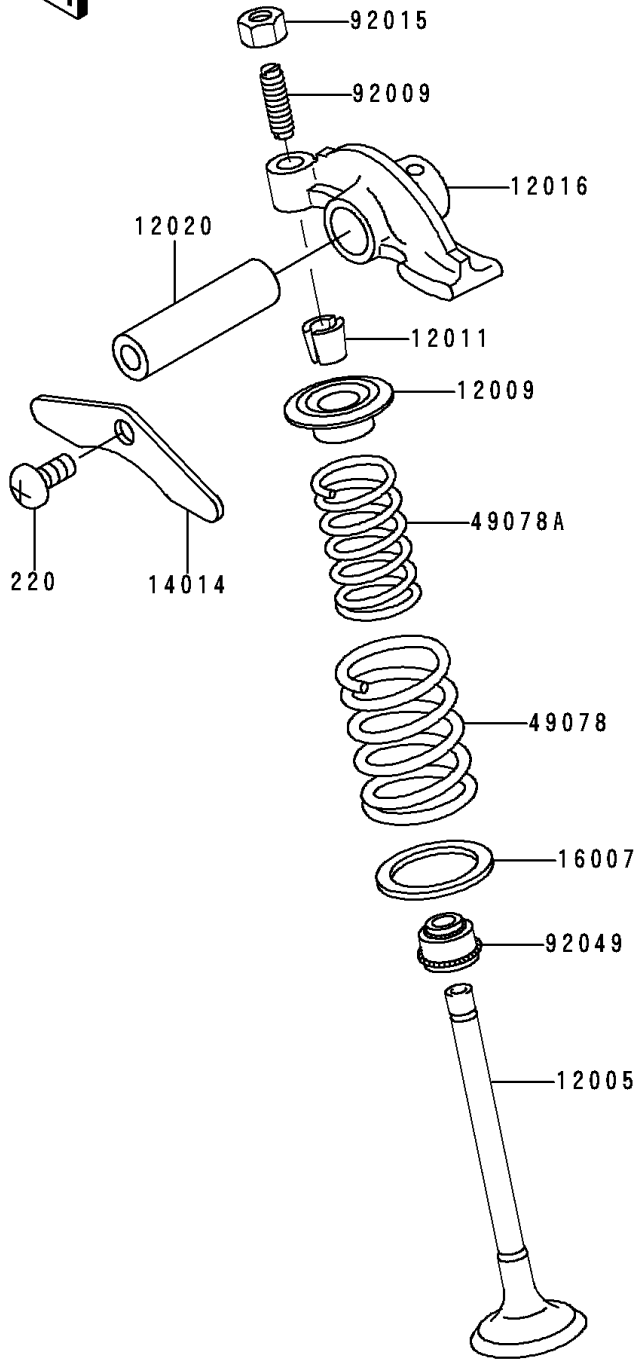

1989 Bayou 300 PARTS DIAGRAM

Valve

E1210

1989 Bayou 300 PARTS LIST

Valve

ITEM NAME	PART NUMBER	QUANTITY
SCREW-PAN-CROS,6X10 (Ref # 220)	220B0610	1
VALVE-INTAKE (Ref # 12004)	12004-1006	1
VALVE-EXHAUST (Ref # 12005)	12005-1005	1
RETAINER-VALVE SPRING (Ref # 12009)	12009-006	2
COLLET,RETAINER (Ref # 12011)	12011-004	4
ARM-ROCKER (Ref # 12016)	12016-1078	2
SHAFT-ROCKER (Ref # 12020)	12020-004	2
PLATE-POSITION (Ref # 14014)	14014-034	1
SEAT-SPRING,OUTER (Ref # 16007)	12010-005	2
SPRING-ENGINE VALVE,OUTER (Ref # 49078)	12007-013	2
SPRING-ENGINE VALVE,INNER (Ref # 49078A)	12007-014	2
SCREW,6MM (Ref # 92009)	92013-009	2
NUT,6MM (Ref # 92015)	92016-061	2
SEAL-OIL,RV37129.5 (Ref # 92049)	92049-016	2