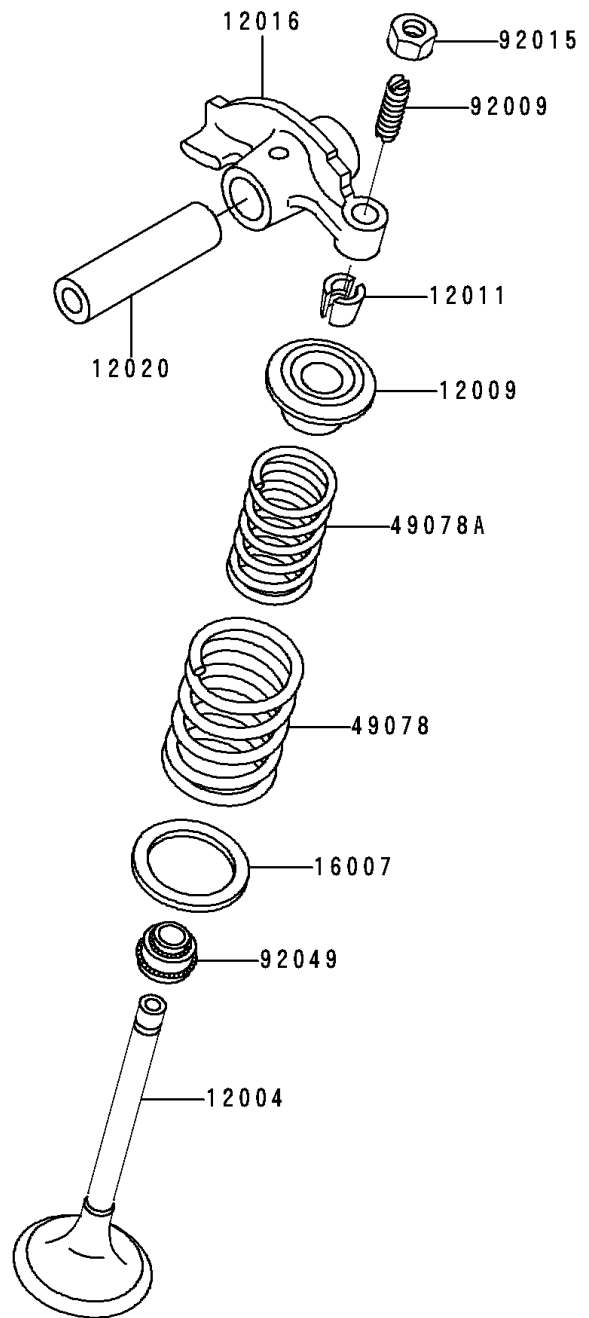

1989 Bayou 300 PARTS DIAGRAM

Valve

E1210

1989 Bayou 300 PARTS LIST

Valve

ITEM NAME	PART NUMBER	QUANTITY
SCREW-PAN-CROS,6X10 (Ref # 220)	220B0610	1
VALVE-INTAKE (Ref # 12004)	12004-1006	1
VALVE-EXHAUST (Ref # 12005)	12005-1005	1
RETAINER-VALVE SPRING (Ref # 12009)	12009-006	2
COLLET,RETAINER (Ref # 12011)	12011-004	4
ARM-ROCKER (Ref # 12016)	12016-1078	2
SHAFT-ROCKER (Ref # 12020)	12020-004	2
PLATE-POSITION (Ref # 14014)	14014-034	1
SEAT-SPRING,OUTER (Ref # 16007)	12010-005	2
SPRING-ENGINE VALVE,OUTER (Ref # 49078)	12007-013	2
SPRING-ENGINE VALVE,INNER (Ref # 49078A)	12007-014	2
SCREW,6MM (Ref # 92009)	92013-009	2
NUT,6MM (Ref # 92015)	92016-061	2
SEAL-OIL,RV37129.5 (Ref # 92049)	92049-016	2