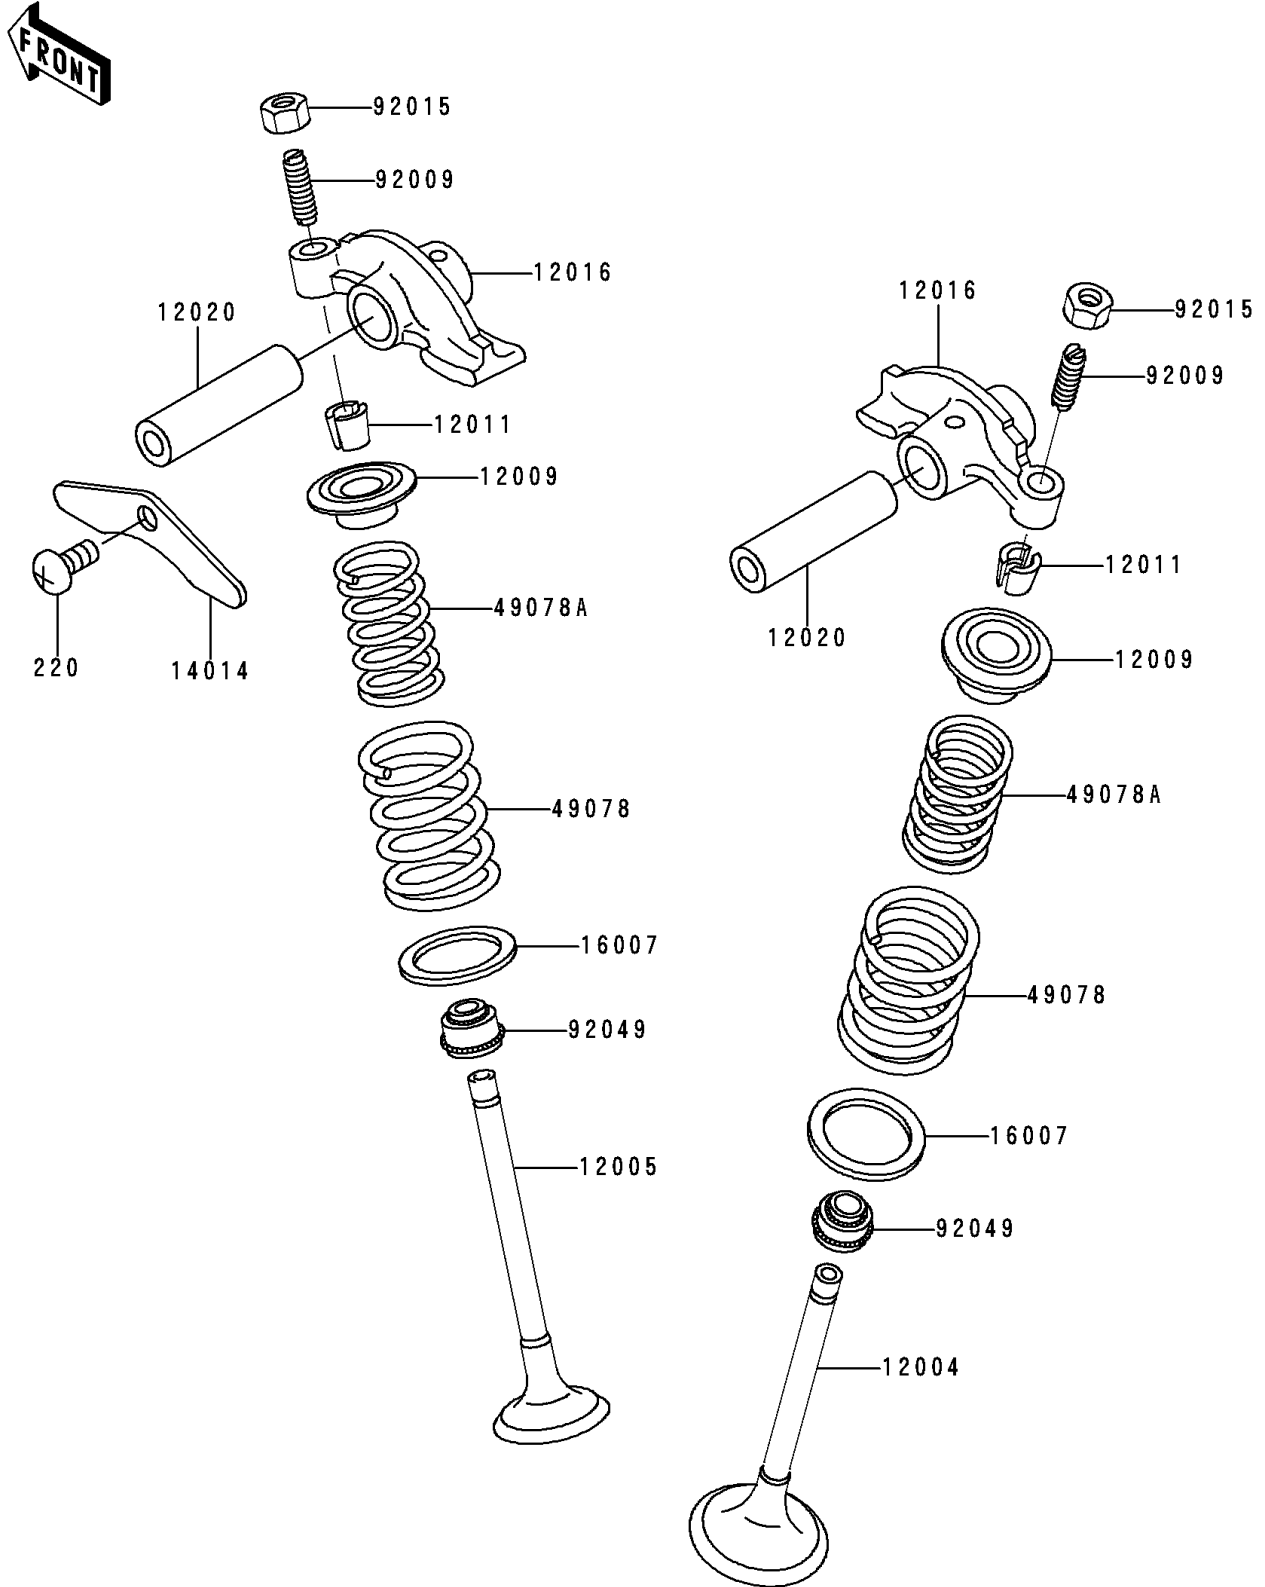

1989 Bayou 300 PARTS DIAGRAM

Valve

E1210

1989 Bayou 300 PARTS LIST

Valve

ITEM NAME	PART NUMBER	QUANTITY
SCREW-PAN-CROS,6X10 (Ref # 220)	220B0610	1
VALVE-INTAKE (Ref # 12004)	12004-1006	1
VALVE-EXHAUST (Ref # 12005)	12005-1005	1
RETAINER-VALVE SPRING (Ref # 12009)	12009-006	2
COLLET,RETAINER (Ref # 12011)	12011-004	4
ARM-ROCKER (Ref # 12016)	12016-1078	2
SHAFT-ROCKER (Ref # 12020)	12020-004	2
PLATE-POSITION (Ref # 14014)	14014-034	1
SEAT-SPRING,OUTER (Ref # 16007)	12010-005	2
SPRING-ENGINE VALVE,OUTER (Ref # 49078)	12007-013	2
SPRING-ENGINE VALVE,INNER (Ref # 49078A)	12007-014	2
SCREW,6MM (Ref # 92009)	92013-009	2
NUT,6MM (Ref # 92015)	92016-061	2
SEAL-OIL,RV37129.5 (Ref # 92049)	92049-016	2