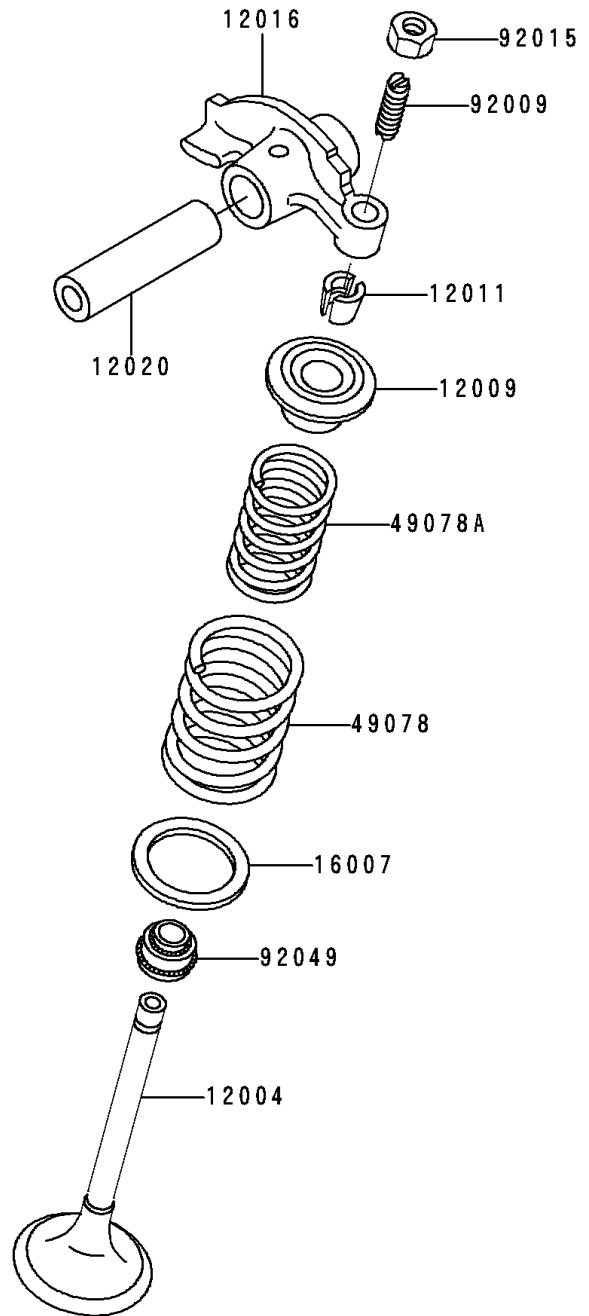

1991 Bayou 300 PARTS DIAGRAM

Valve

E1210

1991 Bayou 300 PARTS LIST

Valve

ITEM NAME	PART NUMBER	QUANTITY
SCREW-PAN-CROS,6X10 (Ref # 220)	220B0610	1
VALVE-INTAKE (Ref # 12004)	12004-1006	1
VALVE-EXHAUST (Ref # 12005)	12005-1005	1
RETAINER-VALVE SPRING (Ref # 12009)	12009-006	2
COLLET,RETAINER (Ref # 12011)	12011-004	4
ARM-ROCKER (Ref # 12016)	12016-1078	2
SHAFT-ROCKER (Ref # 12020)	12020-004	2
PLATE-POSITION (Ref # 14014)	14014-034	1
SEAT-SPRING,OUTER (Ref # 16007)	12010-005	2
SPRING-ENGINE VALVE,OUTER (Ref # 49078)	12007-013	2
SPRING-ENGINE VALVE,INNER (Ref # 49078A)	12007-014	2
SCREW,6MM (Ref # 92009)	92013-009	2
NUT,6MM (Ref # 92015)	92016-061	2
SEAL-OIL,RV37129.5 (Ref # 92049)	92049-016	2