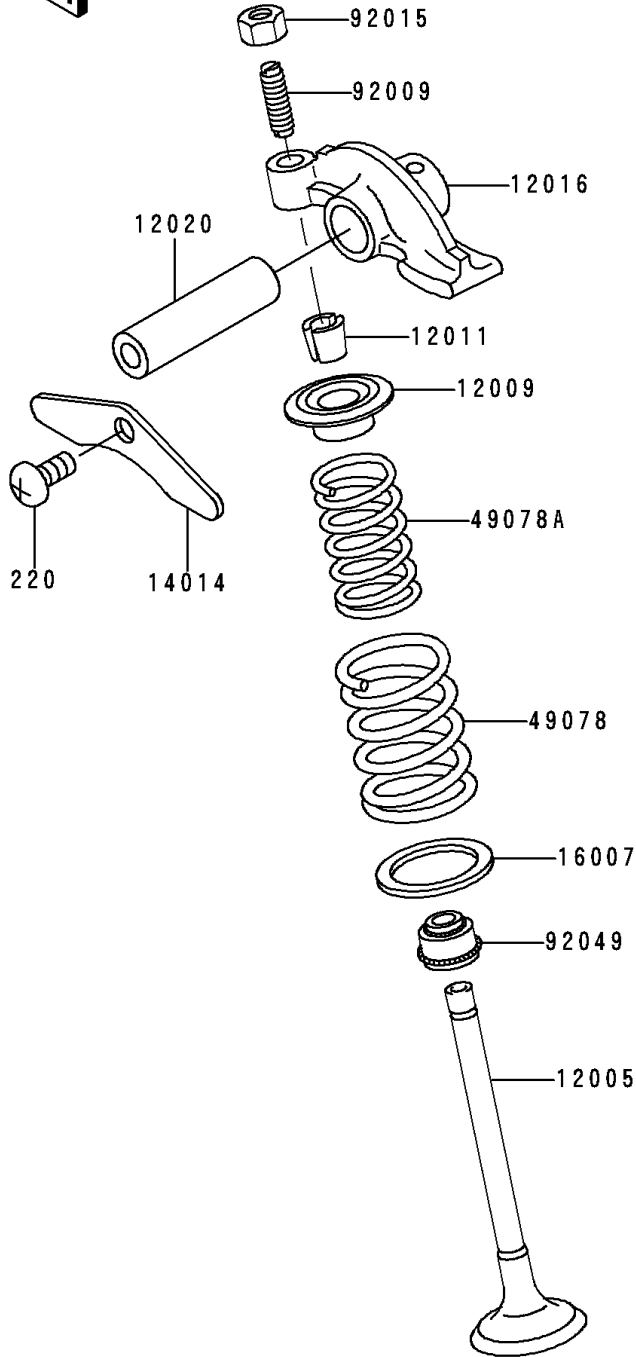

1991 Bayou 300 PARTS DIAGRAM

Valve

E1210

1991 Bayou 300 PARTS LIST

Valve

ITEM NAME	PART NUMBER	QUANTITY
SCREW-PAN-CROS,6X10 (Ref # 220)	220B0610	1
VALVE-INTAKE (Ref # 12004)	12004-1006	1
VALVE-EXHAUST (Ref # 12005)	12005-1005	1
RETAINER-VALVE SPRING (Ref # 12009)	12009-006	2
COLLET,RETAINER (Ref # 12011)	12011-004	4
ARM-ROCKER (Ref # 12016)	12016-1078	2
SHAFT-ROCKER (Ref # 12020)	12020-004	2
PLATE-POSITION (Ref # 14014)	14014-034	1
SEAT-SPRING,OUTER (Ref # 16007)	12010-005	2
SPRING-ENGINE VALVE,OUTER (Ref # 49078)	12007-013	2
SPRING-ENGINE VALVE,INNER (Ref # 49078A)	12007-014	2
SCREW,6MM (Ref # 92009)	92013-009	2
NUT,6MM (Ref # 92015)	92016-061	2
SEAL-OIL,RV37129.5 (Ref # 92049)	92049-016	2