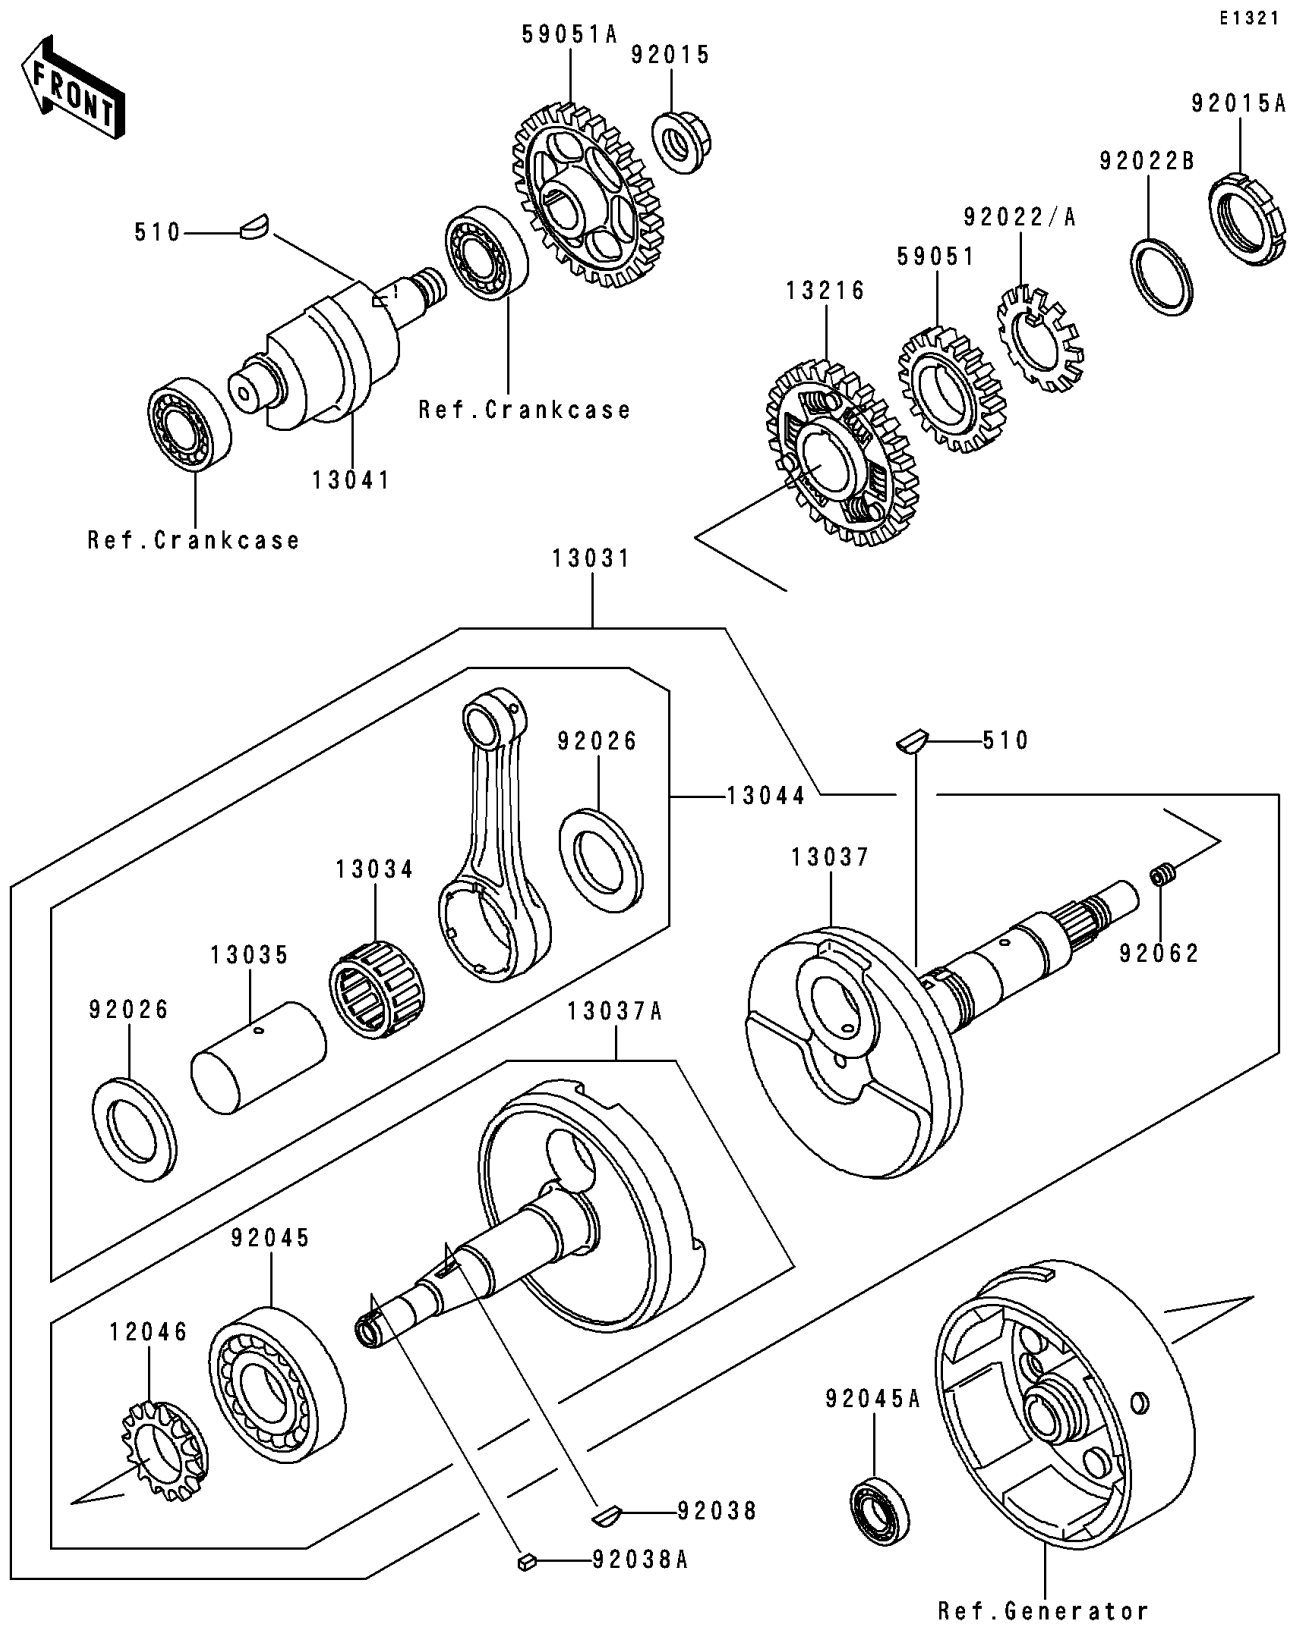

1988 Bayou 300 PARTS DIAGRAM

Crankshaft

1988 Bayou 300 PARTS LIST

Crankshaft

| ITEM NAME | PART NUMBER | QUANTITY |
|--|-------------|----------|
| KEY-WOODRUFF (Ref # 510) | 510A5100 | 2 |
| SPROCKET,16T (Ref # 12046) | 12046-1038 | 1 |
| CRANKSHAFT-COMP (Ref # 13031) | 13031-1254 | 1 |
| BEARING-BIG END,PK32X43X22.4 (Ref # 13034) | 13034-1061 | 1 |
| PIN-CRANK (Ref # 13035) | 13035-1067 | 1 |
| CRANKSHAFT,RH (Ref # 13037) | 13037-1268 | 1 |
| CRANKSHAFT,LH (Ref # 13037A) | 13037-5075 | 1 |
| BALANCER (Ref # 13041) | 13041-1066 | 1 |
| SET-CONNECTING ROD (Ref # 13044) | 13044-5066 | 1 |
| GEAR-COMP,BALANCER (Ref # 13216) | 13216-1072 | 1 |
| GEAR-SPUR,OIL PUMP,36T (Ref # 59051) | 59051-1140 | 1 |
| GEAR-SPUR,BALANCER,44T (Ref # 59051A) | 59051-1141 | 1 |
| NUT,16MM (Ref # 92015) | 92015-1465 | 1 |
| NUT,PUMP GEAR,30MM (Ref # 92015A) | 92015-1511 | 1 |
| WASHER,PUMP GEAR (Ref # 92022) | 92022-1682 | 1 |
| SPACER,32X51.5X1.2 (Ref # 92026) | 92026-1232 | 2 |
| KEY,WOODRUFF (Ref # 92038) | 92038-001 | 1 |
| KEY,SUNK (Ref # 92038A) | 92038-1051 | 1 |
| BEARING-BALL,#6306 (Ref # 92045) | 92045-037 | 1 |
| BEARING-BALL,#6903C3 (Ref # 92045A) | 92045-1131 | 1 |
| NOZZLE (Ref # 92062) | 92062-1056 | 1 |