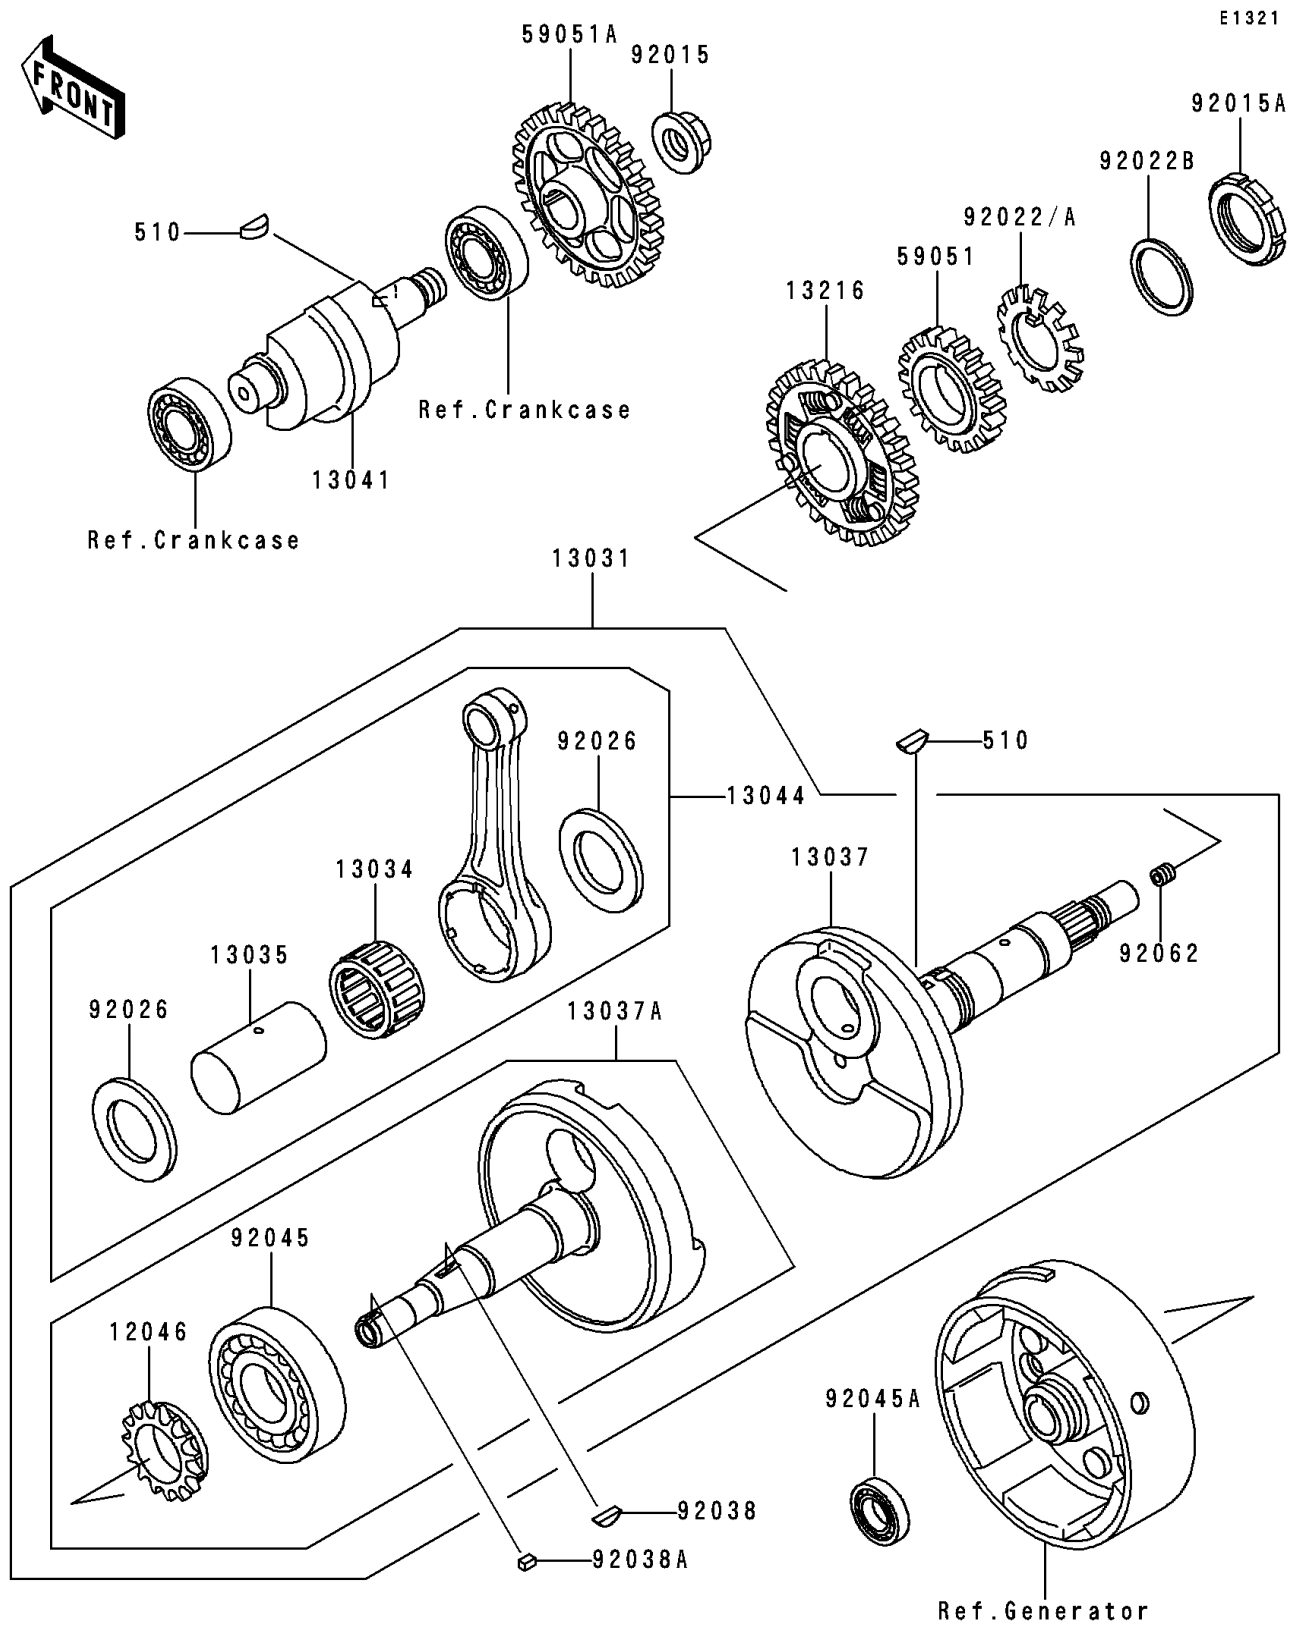

# 1991 Bayou 300 PARTS DIAGRAM

## Crankshaft

# 1991 Bayou 300 PARTS LIST

## Crankshaft

ITEM NAME	PART NUMBER	QUANTITY
KEY-WOODRUFF (Ref # 510)	510A5100	2
SPROCKET,16T (Ref # 12046)	12046-1038	1
CRANKSHAFT-COMP (Ref # 13031)	13031-1254	1
BEARING-BIG END,PK32X43X22.4 (Ref # 13034)	13034-1061	1
PIN-CRANK (Ref # 13035)	13035-1067	1
CRANKSHAFT,RH (Ref # 13037)	13037-1268	1
CRANKSHAFT,LH (Ref # 13037A)	13037-5075	1
BALANCER (Ref # 13041)	13041-1066	1
SET-CONNECTING ROD (Ref # 13044)	13044-5066	1
GEAR-COMP,BALANCER (Ref # 13216)	13216-1072	1
GEAR-SPUR,OIL PUMP,36T (Ref # 59051)	59051-1140	1
GEAR-SPUR,BALANCER,44T (Ref # 59051A)	59051-1141	1
NUT,16MM (Ref # 92015)	92015-1465	1
NUT,PUMP GEAR,30MM (Ref # 92015A)	92015-1511	1
WASHER,TOOTHED (Ref # 92022A)	92022-1986	1
WASHER,30.3X38X0.5 (Ref # 92022B)	92022-1987	1
SPACER,32X51.5X1.2 (Ref # 92026)	92026-1232	2
KEY,WOODRUFF (Ref # 92038)	92038-001	1
KEY,SUNK (Ref # 92038A)	92038-1051	1
BEARING-BALL,#6306 (Ref # 92045)	92045-037	1
BEARING-BALL,#6903C3 (Ref # 92045A)	92045-1131	1
NOZZLE (Ref # 92062)	92062-1056	1