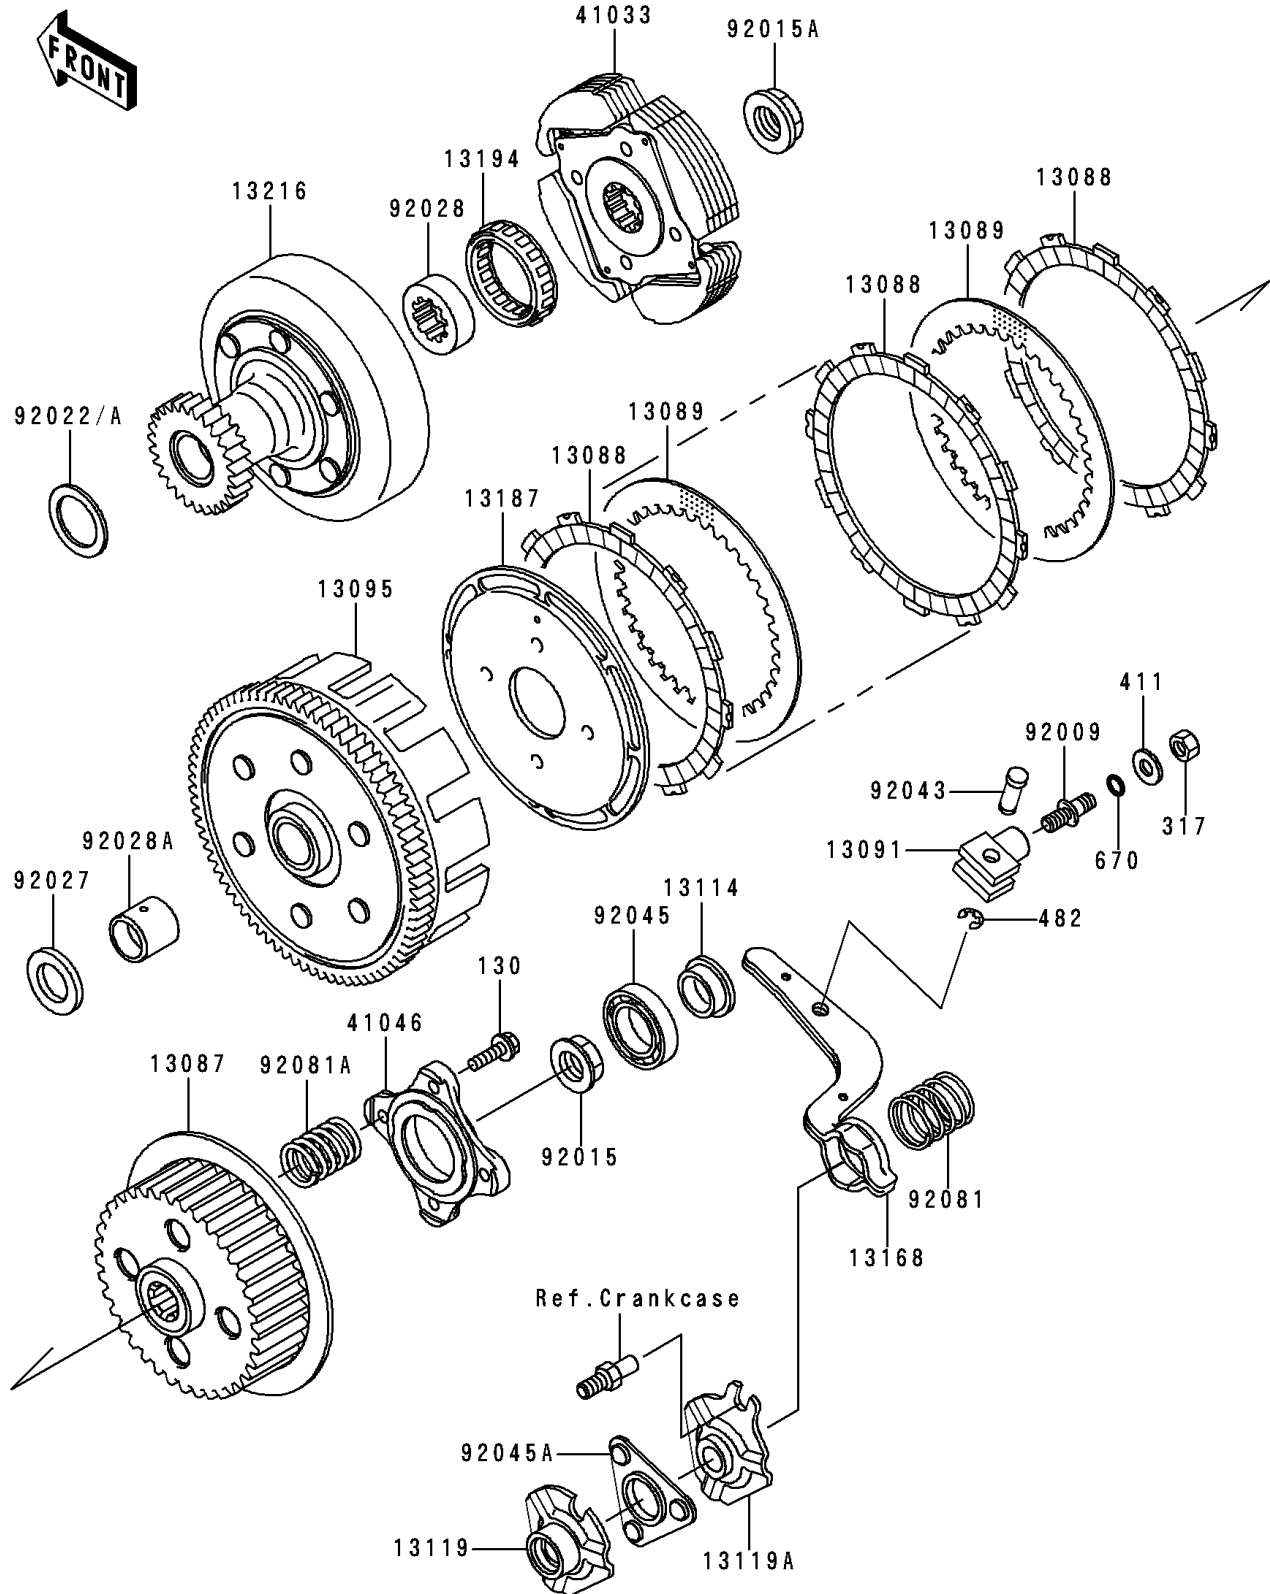

1989 Bayou 300 PARTS DIAGRAM

Clutch

E1350

1989 Bayou 300 PARTS LIST

Clutch

ITEM NAME	PART NUMBER	QUANTITY
BOLT-FLANGED,6X20 (Ref # 130)	130P0620	4
NUT-HEX-SMALL,8MM (Ref # 317)	317B0800	1
WASHER-PLAIN,8MM (Ref # 411)	411B0800	1
CIRCLIP-TYPE-E,6MM (Ref # 482)	482J6000	1
O RING,8MM (Ref # 670)	670B1508	1
HUB-CLUTCH (Ref # 13087)	13087-1065	1
PLATE-FRICTION (Ref # 13088)	13088-041	5
PLATE-CLUTCH (Ref # 13089)	13089-1005	4
HOLDER,CLUTCH RELEASE (Ref # 13091)	13091-1341	1
HOUSING-COMP-CLUTCH (Ref # 13095)	13095-1133	1
PUSHER-CLUTCH (Ref # 13114)	13114-1056	1
CAM-RELEASE (Ref # 13119)	13119-1054	1
CAM-RELEASE (Ref # 13119A)	13119-1060	1
LEVER,CLUTCH RELEASE (Ref # 13168)	13168-1263	1
PLATE-CLUTCH OPERATING (Ref # 13187)	13187-1053	1
CLUTCH-ONEWAY (Ref # 13194)	13194-1055	1
GEAR-COMP,CLUTCH,FR (Ref # 13216)	13216-1073	1
HUB-ASSY,CLUTCH,FR (Ref # 41033)	41033-1562	1
HOUSING-BEARING (Ref # 41046)	41046-1063	1
SCREW,CLUTCH RELEASE (Ref # 92009)	92009-1303	1
NUT,16MM (Ref # 92015)	92015-1465	1
NUT,18MM (Ref # 92015A)	92015-1512	1
WASHER,27.3X38X0.8 (Ref # 92022A)	92022-1989	1
COLLAR,20.5X34X4 (Ref # 92027)	92027-1888	1
BUSHING,CLUTCH,FR (Ref # 92028)	92028-1370	1
BUSHING,CLUTCH (Ref # 92028A)	92028-1371	1
PIN,CLUTCH RELEASE (Ref # 92043)	92043-1230	1
BEARING-BALL,#6905 (Ref # 92045)	92045-036	1
BEARING-BALL,CLUTCH RELEASE (Ref # 92045A)	92045-1117	1

1989 Bayou 300 PARTS LIST

Clutch

ITEM NAME	PART NUMBER	QUANTITY
SPRING (Ref # 92081)	92081-1681	1
SPRING,CLUTCH (Ref # 92081A)	92081-1848	4