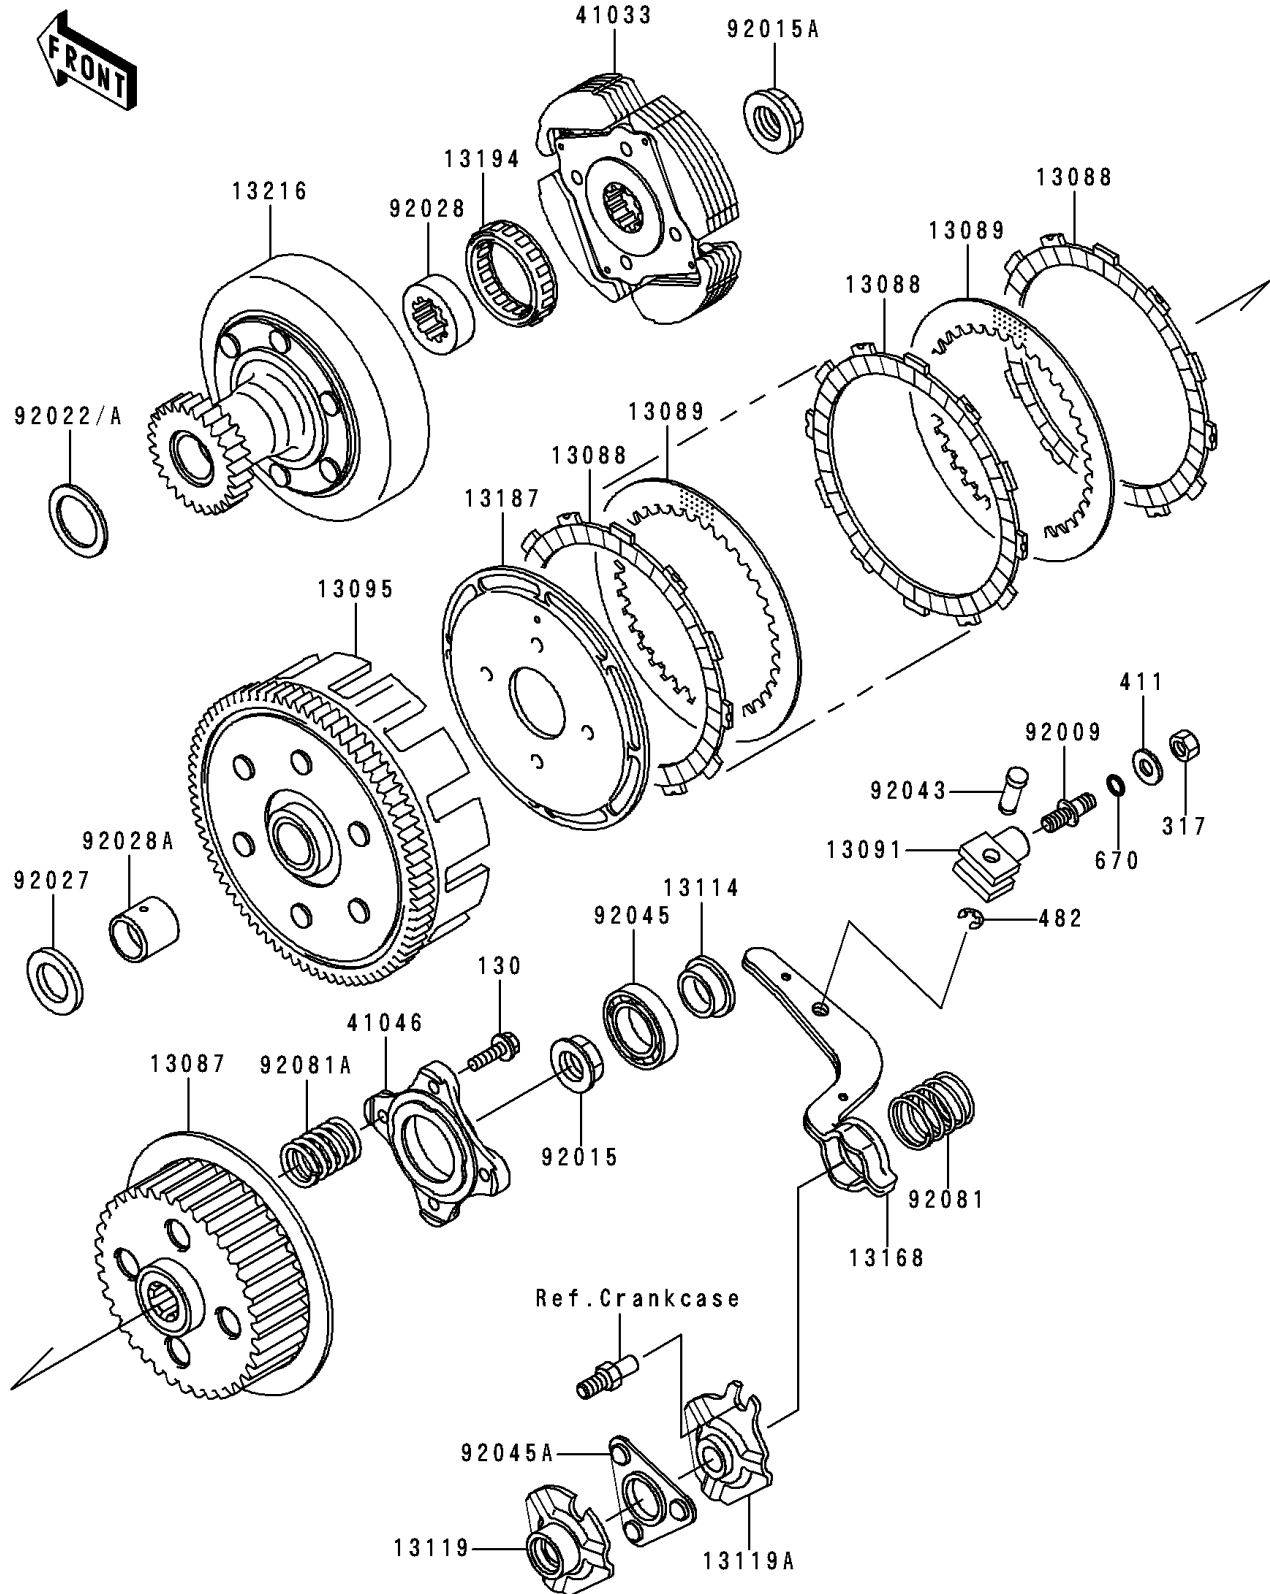

1991 Bayou 300 PARTS DIAGRAM

Clutch

E1350

1991 Bayou 300 PARTS LIST

Clutch

ITEM NAME	PART NUMBER	QUANTITY
BOLT-FLANGED,6X20 (Ref # 130)	130P0620	4
NUT-HEX-SMALL,8MM (Ref # 317)	317B0800	1
WASHER-PLAIN,8MM (Ref # 411)	411B0800	1
CIRCLIP-TYPE-E,6MM (Ref # 482)	482J6000	1
O RING,8MM (Ref # 670)	670B1508	1
HUB-CLUTCH (Ref # 13087)	13087-1065	1
PLATE-FRICTION (Ref # 13088)	13088-041	5
PLATE-CLUTCH (Ref # 13089)	13089-1005	4
HOLDER,CLUTCH RELEASE (Ref # 13091)	13091-1341	1
HOUSING-COMP-CLUTCH (Ref # 13095)	13095-1133	1
PUSHER-CLUTCH (Ref # 13114)	13114-1056	1
CAM-RELEASE (Ref # 13119)	13119-1054	1
CAM-RELEASE (Ref # 13119A)	13119-1060	1
LEVER,CLUTCH RELEASE (Ref # 13168)	13168-1263	1
PLATE-CLUTCH OPERATING (Ref # 13187)	13187-1053	1
CLUTCH-ONEWAY (Ref # 13194)	13194-1055	1
GEAR-COMP,CLUTCH,FR (Ref # 13216)	13216-1073	1
HUB-ASSY,CLUTCH,FR (Ref # 41033)	41033-1562	1
HOUSING-BEARING (Ref # 41046)	41046-1063	1
SCREW,CLUTCH RELEASE (Ref # 92009)	92009-1303	1
NUT,16MM (Ref # 92015)	92015-1465	1
NUT,18MM (Ref # 92015A)	92015-1512	1
WASHER,27.3X38X0.8 (Ref # 92022A)	92022-1989	1
COLLAR,20.5X34X4 (Ref # 92027)	92027-1888	1
BUSHING,CLUTCH,FR (Ref # 92028)	92028-1370	1
BUSHING,CLUTCH (Ref # 92028A)	92028-1371	1
PIN,CLUTCH RELEASE (Ref # 92043)	92043-1230	1
BEARING-BALL,#6905 (Ref # 92045)	92045-036	1
BEARING-BALL,CLUTCH RELEASE (Ref # 92045A)	92045-1117	1

1991 Bayou 300 PARTS LIST

Clutch

ITEM NAME	PART NUMBER	QUANTITY
SPRING (Ref # 92081)	92081-1681	1
SPRING,CLUTCH (Ref # 92081A)	92081-1848	4