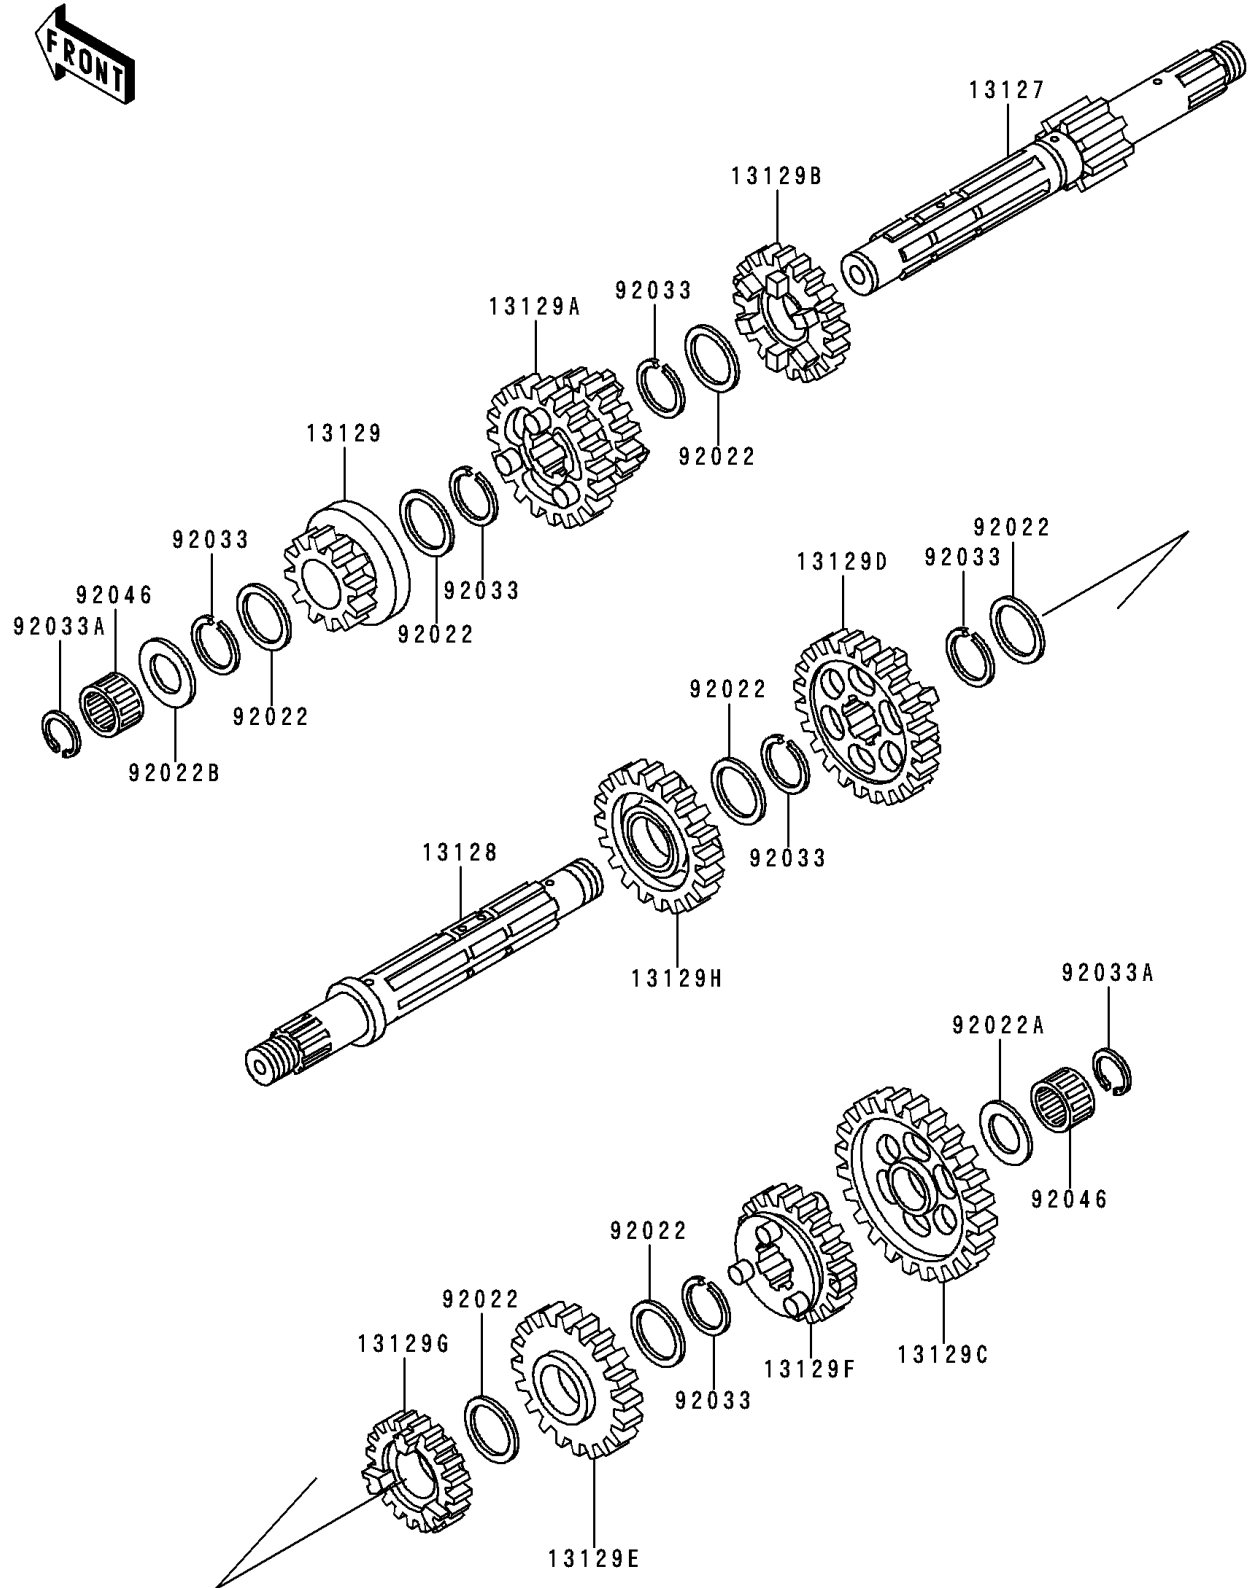

1991 Bayou 300 PARTS DIAGRAM

Transmission

E1361

1991 Bayou 300 PARTS LIST

Transmission

ITEM NAME	PART NUMBER	QUANTITY
SHAFT-TRANSMISSION INPUT,11T (Ref # 13127)	13127-1127	1
SHAFT-TRANSMISSION OUTPUT (Ref # 13128)	13128-1132	1
GEAR,INPUT 2ND,14T (Ref # 13129)	13129-1680	1
GEAR,INPUT TOP&3RD,26T&19T (Ref # 13129A)	13129-1681	1
GEAR,INPUT 4TH,23T (Ref # 13129B)	13129-1682	1
GEAR,OUTPUT LOW,34T (Ref # 13129C)	13129-1683	1
GEAR,OUTPUT 2ND,27T (Ref # 13129D)	13129-1684	1
GEAR,OUTPUT 3RD,26T (Ref # 13129E)	13129-1685	1
GEAR,OUTPUT 4TH,23T (Ref # 13129F)	13129-1686	1
GEAR,OUTPUT TOP,20T (Ref # 13129G)	13129-1687	1
GEAR-REVERSE,26T (Ref # 13129H)	13129-1688	1
WASHER,22.3X27X0.5 (Ref # 92022)	92022-198	7
WASHER,17.3X28X1 (Ref # 92022A)	92022-255	1
WASHER,17.3X30X1.4 (Ref # 92022B)	92022-270	1
RING-SNAP,20X25.5X1.2 (Ref # 92033)	92033-025	6
RING-SNAP (Ref # 92033A)	92033-032	2
BEARING-NEEDLE,K17X23X13.8 (Ref # 92046)	92046-1184	2