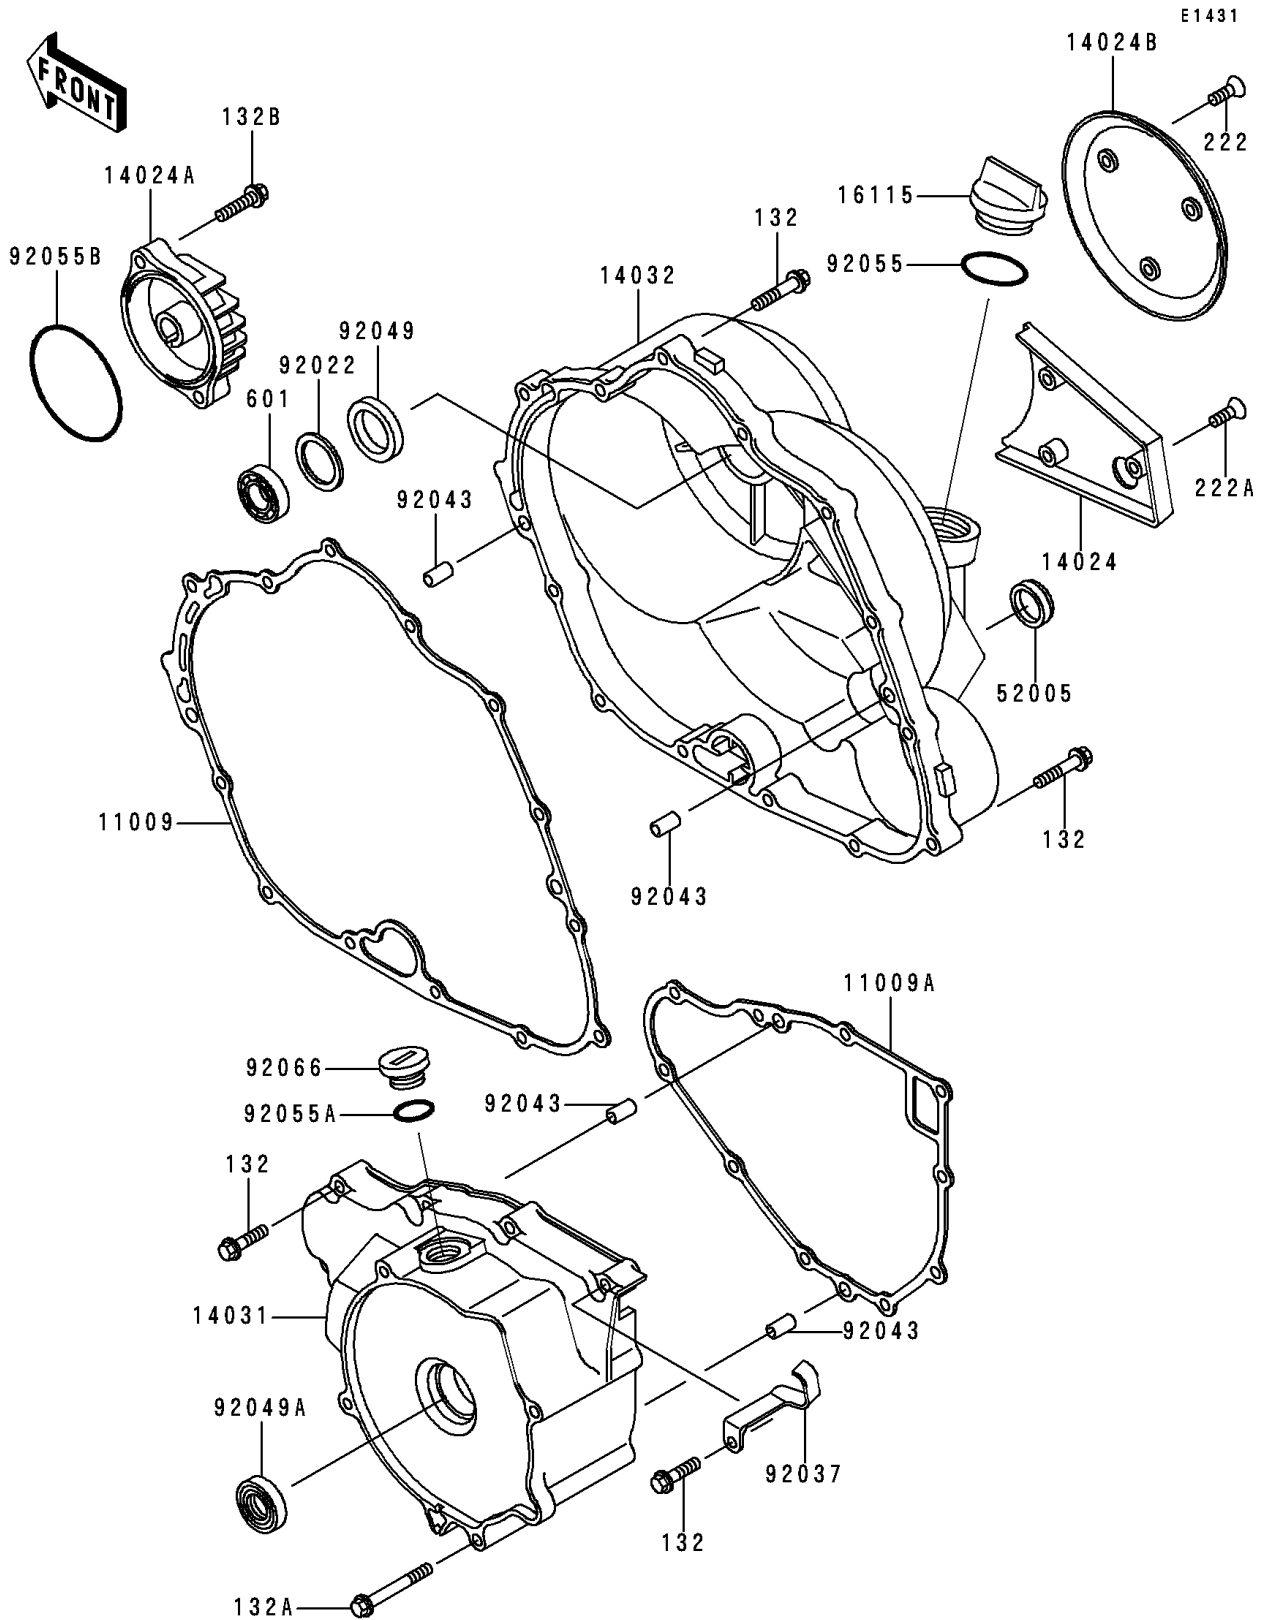

1991 Bayou 300 PARTS DIAGRAM

Engine Cover

1991 Bayou 300 PARTS LIST

Engine Cover

ITEM NAME	PART NUMBER	QUANTITY
BOLT-FLANGED-SMALL (Ref # 132)	132J0630	21
BOLT-FLANGED-SMALL (Ref # 132A)	132J0680	1
BOLT-FLANGED-SMALL (Ref # 132B)	132Y0625	2
SCREW-CSK-RD-CROS (Ref # 222)	222C0512	3
SCREW-CSK-RD-CROS (Ref # 222A)	222C0518	3
BEARING-BALL,#6202C3 (Ref # 601)	601B6202	1
GASKET,CLUTCH COVER (Ref # 11009)	11009-1518	1
GASKET,GENRATOR COVER (Ref # 11009A)	11009-1519	1
COVER,RELEASE ADJUSTER (Ref # 14024)	14024-1061	1
COVER,OIL FILTER (Ref # 14024A)	14024-1062	1
COVER (Ref # 14024B)	14025-1807	1
COVER-GENERATOR (Ref # 14031)	14031-1214	1
COVER-CLUTCH (Ref # 14032)	14032-1197	1
CAP-OIL FILLER (Ref # 16115)	16115-1009	1
GAUGE,OIL LEVEL (Ref # 52005)	52005-1009	1
WASHER,25.3X33X1 (Ref # 92022)	92022-1109	1
CLAMP (Ref # 92037)	92037-1872	1
PIN,6.2X8X14 (Ref # 92043)	92043-1263	4
SEAL-OIL,SCY 15X30X7 (Ref # 92049)	92049-1158	1
SEAL-OIL,TC25356 (Ref # 92049A)	92049-1317	1
RING-O,31.5X2.6 (Ref # 92055)	92055-049	1
RING-O (Ref # 92055A)	92055-1146	1
RING-O,63.6X2.4 (Ref # 92055B)	92055-1433	1
PLUG,COVER (Ref # 92066)	92066-1163	1