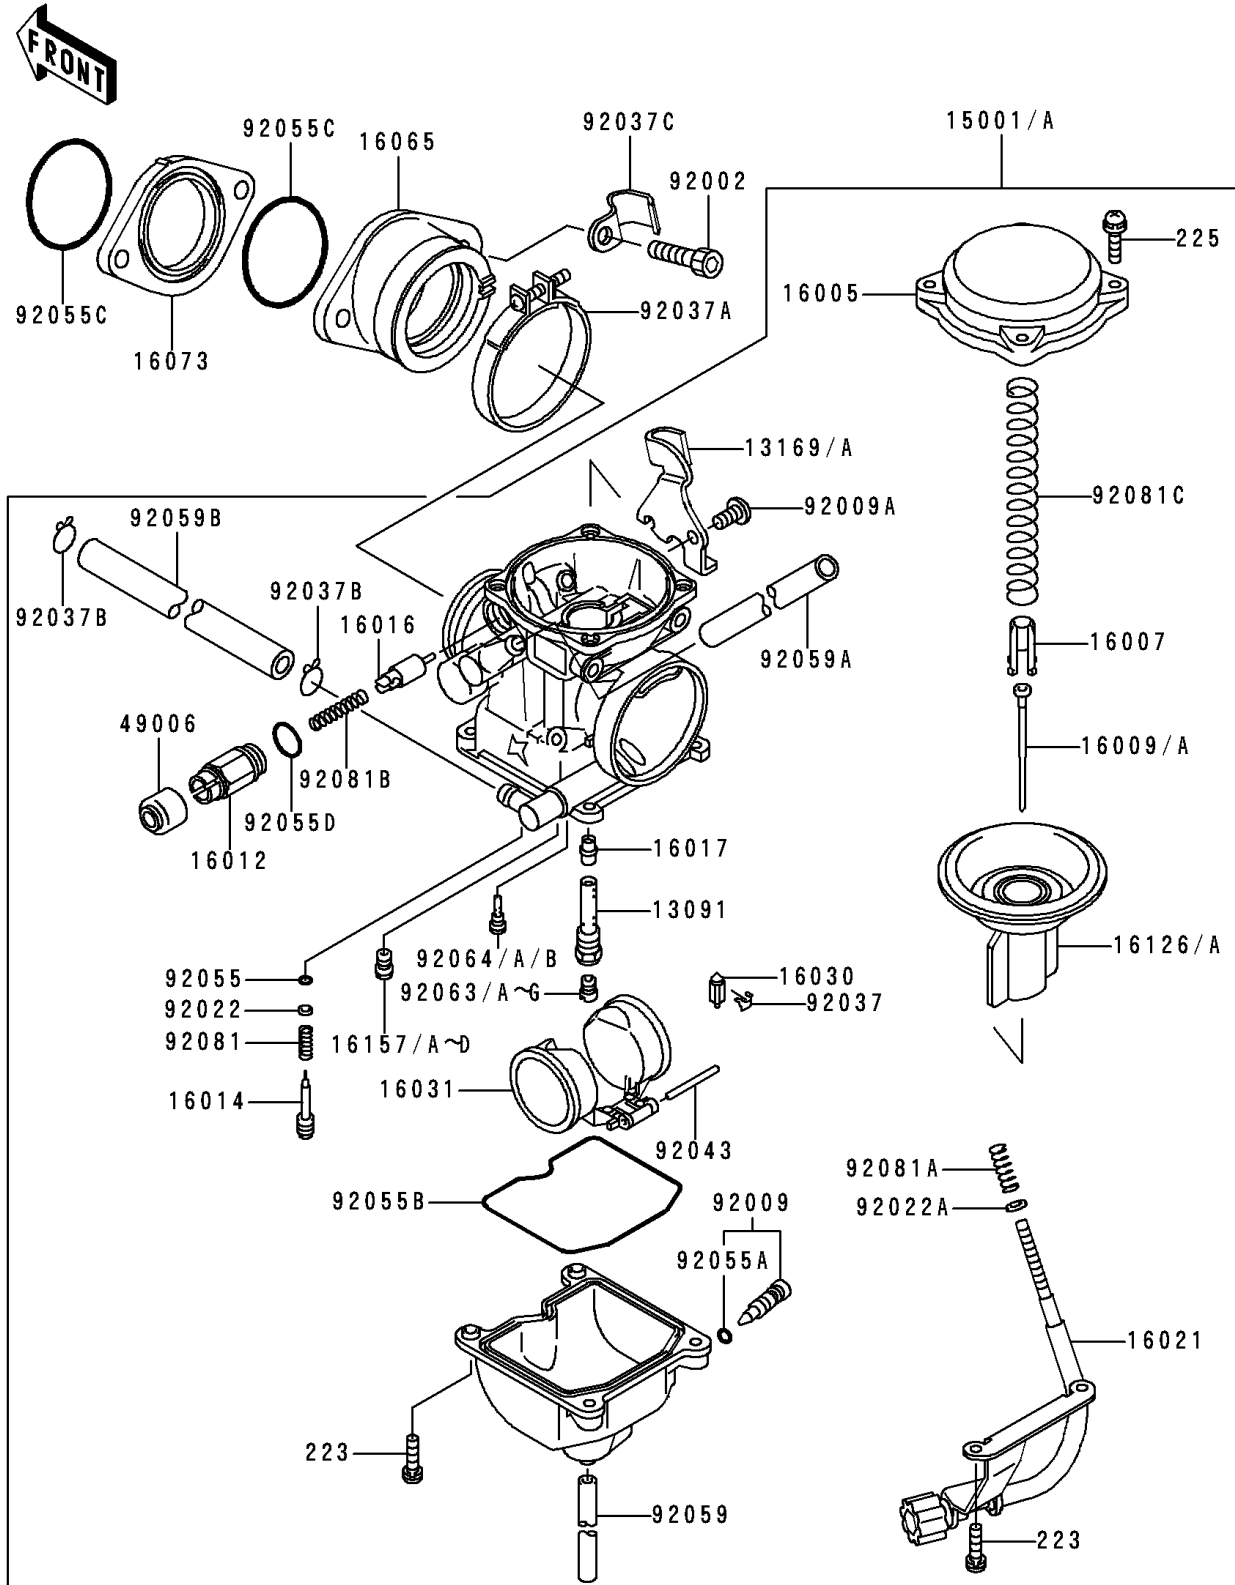

1988 Bayou 300 PARTS DIAGRAM

Carburetor

E1611

1988 Bayou 300 PARTS LIST

Carburetor

ITEM NAME	PART NUMBER	QUANTITY
HOLDER,NEEDLE JET (Ref # 13091)	13091-1259	1
PLATE,THROTTLE CABLE (Ref # 13169)	13169-1977	1
CARBURETOR-ASSY (Ref # 15001)	15001-1390	1
TOP-CHAMBER,MIXING (Ref # 16005)	16005-1056	1
SEAT-SPRING,THROTTLE VALVE (Ref # 16007)	16007-1120	1
NEEDLE-JET,N27Q (Ref # 16009)	16009-1277	1
CAP-STARTER PLUNGER (Ref # 16012)	16012-1055	1
SCREW-PILOT AIR (Ref # 16014)	16014-1054	1
PLUNGER,STARTER (Ref # 16016)	16016-1065	1
JET-NEEDLE,#6 (Ref # 16017)	16017-1270	1
SCREW-THROTTLE STOP (Ref # 16021)	16021-1115	1
VALVE-FLOAT (Ref # 16030)	16030-1007	1
FLOAT (Ref # 16031)	16031-1056	1
HOLDER-CARBURETOR (Ref # 16065)	16065-1177	1
INSULATOR (Ref # 16073)	16073-1074	1
VALVE,VACUUM (Ref # 16126)	16126-1160	1
JET-STARTER,#55 (Ref # 16157)	16157-1056	1
JET-STARTER,#60 (Ref # 16157C)	16157-1058	1
BOOT,STARTER PLUNGER (Ref # 49006)	49006-1165	1
BOLT,SOCKET,6X25 (Ref # 92002)	92002-1093	2
SCREW,DRAIN (Ref # 92009)	92009-1095	1
SCREW,5X10 (Ref # 92009A)	92009-1365	1
WASHER,PLAIN (Ref # 92022)	92022-1003	1
WASHER,PLAIN,STOP SPRING (Ref # 92022A)	92022-1480	1
CLAMP,FLOAT VALVE (Ref # 92037)	16044-007	1
CLAMP (Ref # 92037A)	92037-1326	1
CLAMP,TUBE (Ref # 92037B)	92037-1531	2
CLAMP,TUBE (Ref # 92037C)	92037-1871	1
PIN,FLOAT (Ref # 92043)	92043-1207	1