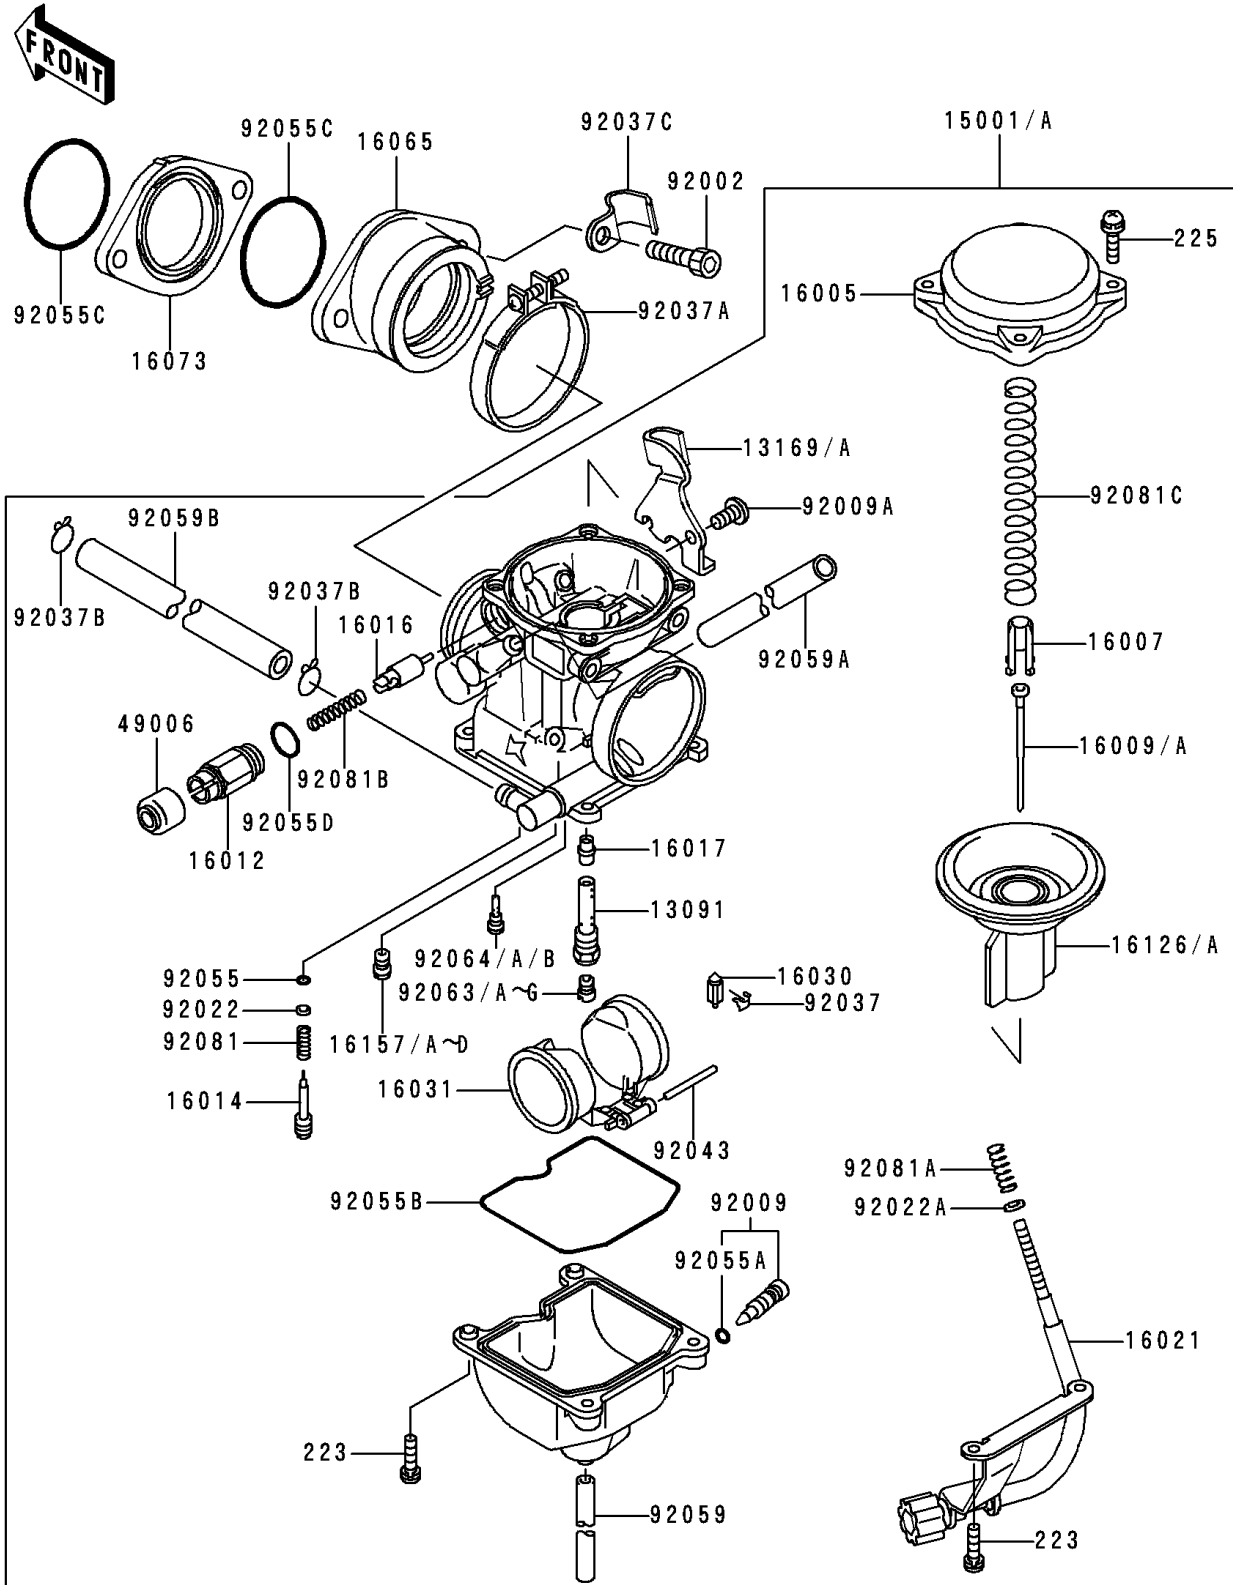

# 1989 Bayou 300 PARTS DIAGRAM

Carburetor

E1611

## Carburetor

ITEM NAME	PART NUMBER	QUANTITY
HOLDER,NEEDLE JET (Ref # 13091)	13091-1259	1
PLATE,THROTTLE CABLE (Ref # 13169A)	13169-1197	1
CARBURETOR-ASSY (Ref # 15001A)	15001-1660	1
TOP-CHAMBER,MIXING (Ref # 16005)	16005-1056	1
SEAT-SPRING,THROTTLE VALVE (Ref # 16007)	16007-1120	1
NEEDLE-JET,N36X (Ref # 16009A)	16009-1516	1
CAP-STARTER PLUNGER (Ref # 16012)	16012-1055	1
SCREW-PILOT AIR (Ref # 16014)	16014-1054	1
PLUNGER,STARTER (Ref # 16016)	16016-1065	1
JET-NEEDLE,#6 (Ref # 16017)	16017-1270	1
SCREW-THROTTLE STOP (Ref # 16021)	16021-1115	1
VALVE-FLOAT (Ref # 16030)	16030-1007	1
FLOAT (Ref # 16031)	16031-1056	1
HOLDER-CARBURETOR (Ref # 16065)	16065-1177	1
INSULATOR (Ref # 16073)	16073-1074	1
VALVE,VACUUM (Ref # 16126A)	16126-1199	1
JET-STARTER,#58 (Ref # 16157A)	16157-1057	1
JET-STARTER,#60 (Ref # 16157C)	16157-1058	1
JET-STARTER,#62 (Ref # 16157D)	16157-1059	1
BOOT,STARTER PLUNGER (Ref # 49006)	49006-1165	1
BOLT,SOCKET,6X25 (Ref # 92002)	92002-1093	2
SCREW,DRAIN (Ref # 92009)	92009-1095	1
SCREW,5X10 (Ref # 92009A)	92009-1365	1
WASHER,PLAIN (Ref # 92022)	92022-1003	1
WASHER,PLAIN,STOP SPRING (Ref # 92022A)	92022-1480	1
CLAMP,FLOAT VALVE (Ref # 92037)	16044-007	1
CLAMP (Ref # 92037A)	92037-1326	1
CLAMP,TUBE (Ref # 92037B)	92037-1531	2
CLAMP,TUBE (Ref # 92037C)	92037-1871	1