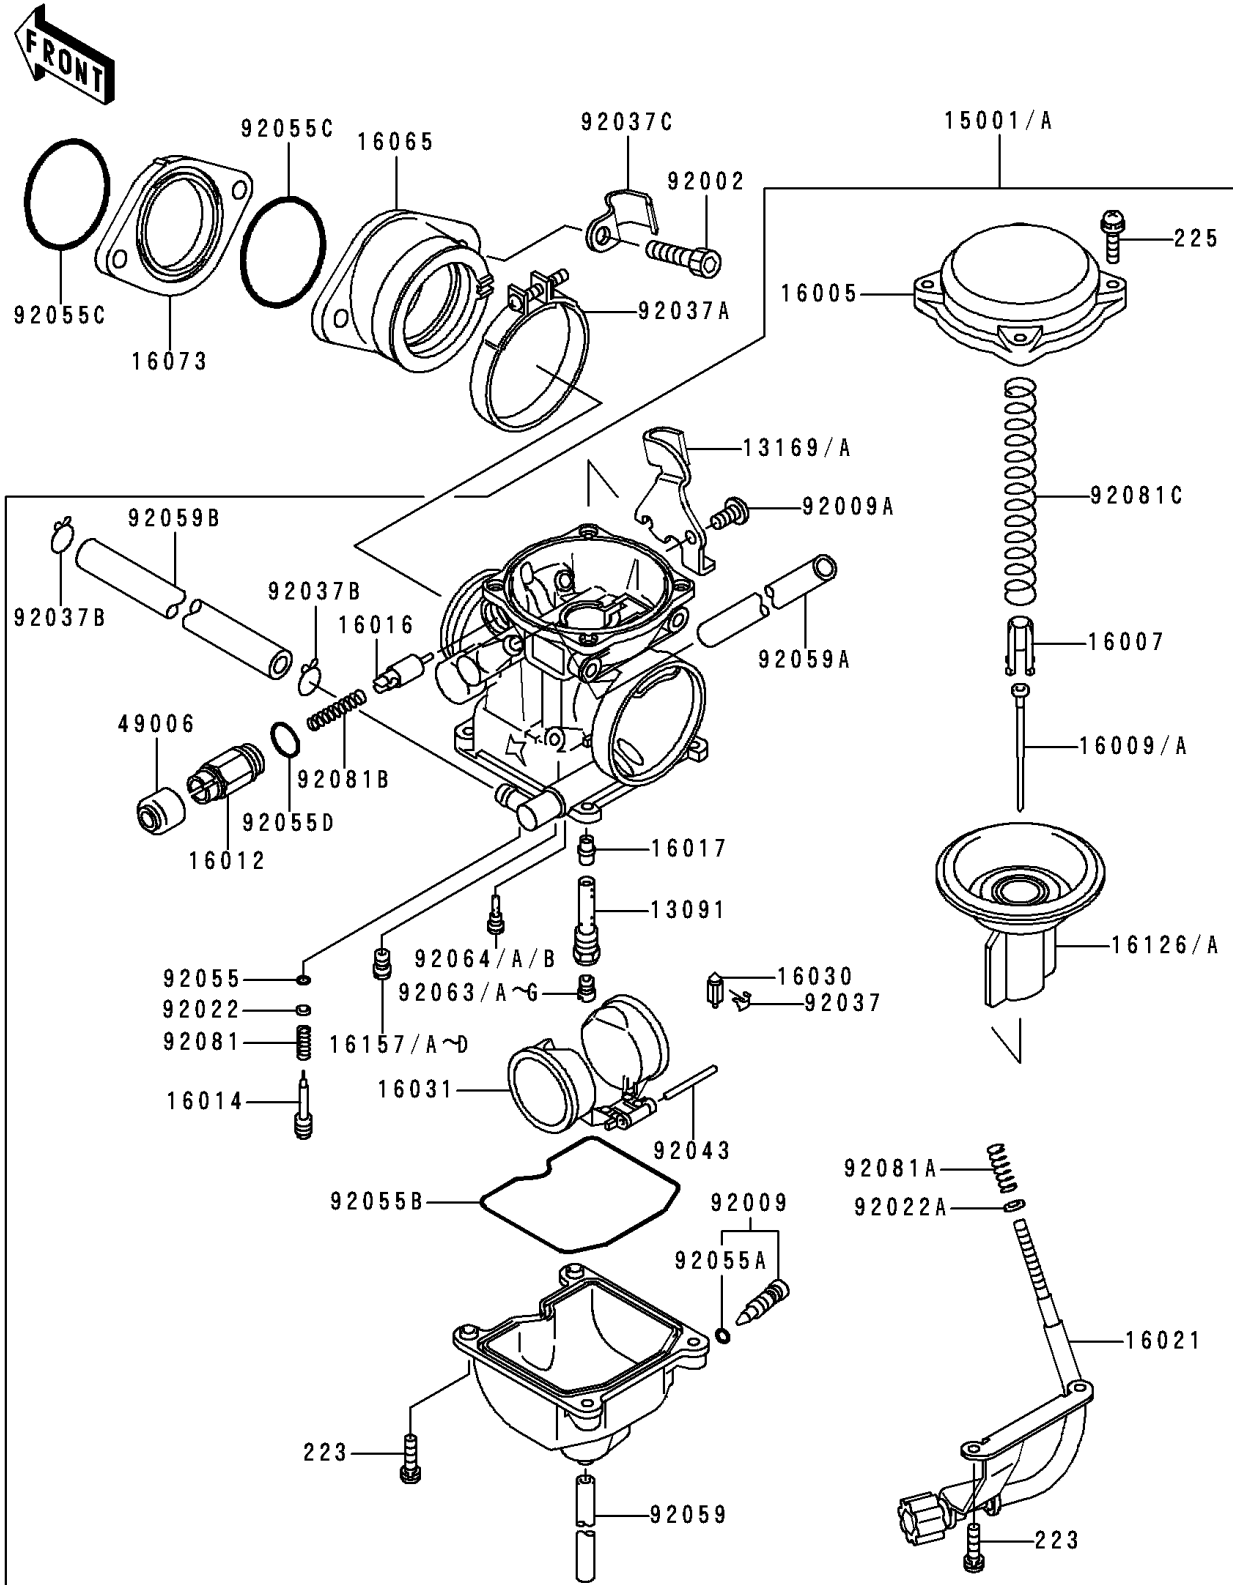

1990 Bayou 300 PARTS DIAGRAM

Carburetor

E1611

1990 Bayou 300 PARTS LIST

Carburetor

ITEM NAME	PART NUMBER	QUANTITY
HOLDER,NEEDLE JET (Ref # 13091)	13091-1259	1
PLATE,THROTTLE CABLE (Ref # 13169A)	13169-1197	1
CARBURETOR-ASSY (Ref # 15001A)	15001-1660	1
TOP-CHAMBER,MIXING (Ref # 16005)	16005-1056	1
SEAT-SPRING,THROTTLE VALVE (Ref # 16007)	16007-1120	1
NEEDLE-JET,N36X (Ref # 16009A)	16009-1516	1
CAP-STARTER PLUNGER (Ref # 16012)	16012-1055	1
SCREW-PILOT AIR (Ref # 16014)	16014-1054	1
PLUNGER,STARTER (Ref # 16016)	16016-1065	1
JET-NEEDLE,#6 (Ref # 16017)	16017-1270	1
SCREW-THROTTLE STOP (Ref # 16021)	16021-1115	1
VALVE-FLOAT (Ref # 16030)	16030-1007	1
FLOAT (Ref # 16031)	16031-1056	1
HOLDER-CARBURETOR (Ref # 16065)	16065-1177	1
INSULATOR (Ref # 16073)	16073-1074	1
VALVE,VACUUM (Ref # 16126A)	16126-1199	1
JET-STARTER,#58 (Ref # 16157A)	16157-1057	1
JET-STARTER,#60 (Ref # 16157C)	16157-1058	1
JET-STARTER,#62 (Ref # 16157D)	16157-1059	1
BOOT,STARTER PLUNGER (Ref # 49006)	49006-1165	1
BOLT,SOCKET,6X25 (Ref # 92002)	92002-1093	2
SCREW,DRAIN (Ref # 92009)	92009-1095	1
SCREW,5X10 (Ref # 92009A)	92009-1365	1
WASHER,PLAIN (Ref # 92022)	92022-1003	1
WASHER,PLAIN,STOP SPRING (Ref # 92022A)	92022-1480	1
CLAMP,FLOAT VALVE (Ref # 92037)	16044-007	1
CLAMP (Ref # 92037A)	92037-1326	1
CLAMP,TUBE (Ref # 92037B)	92037-1531	2
CLAMP,TUBE (Ref # 92037C)	92037-1871	1