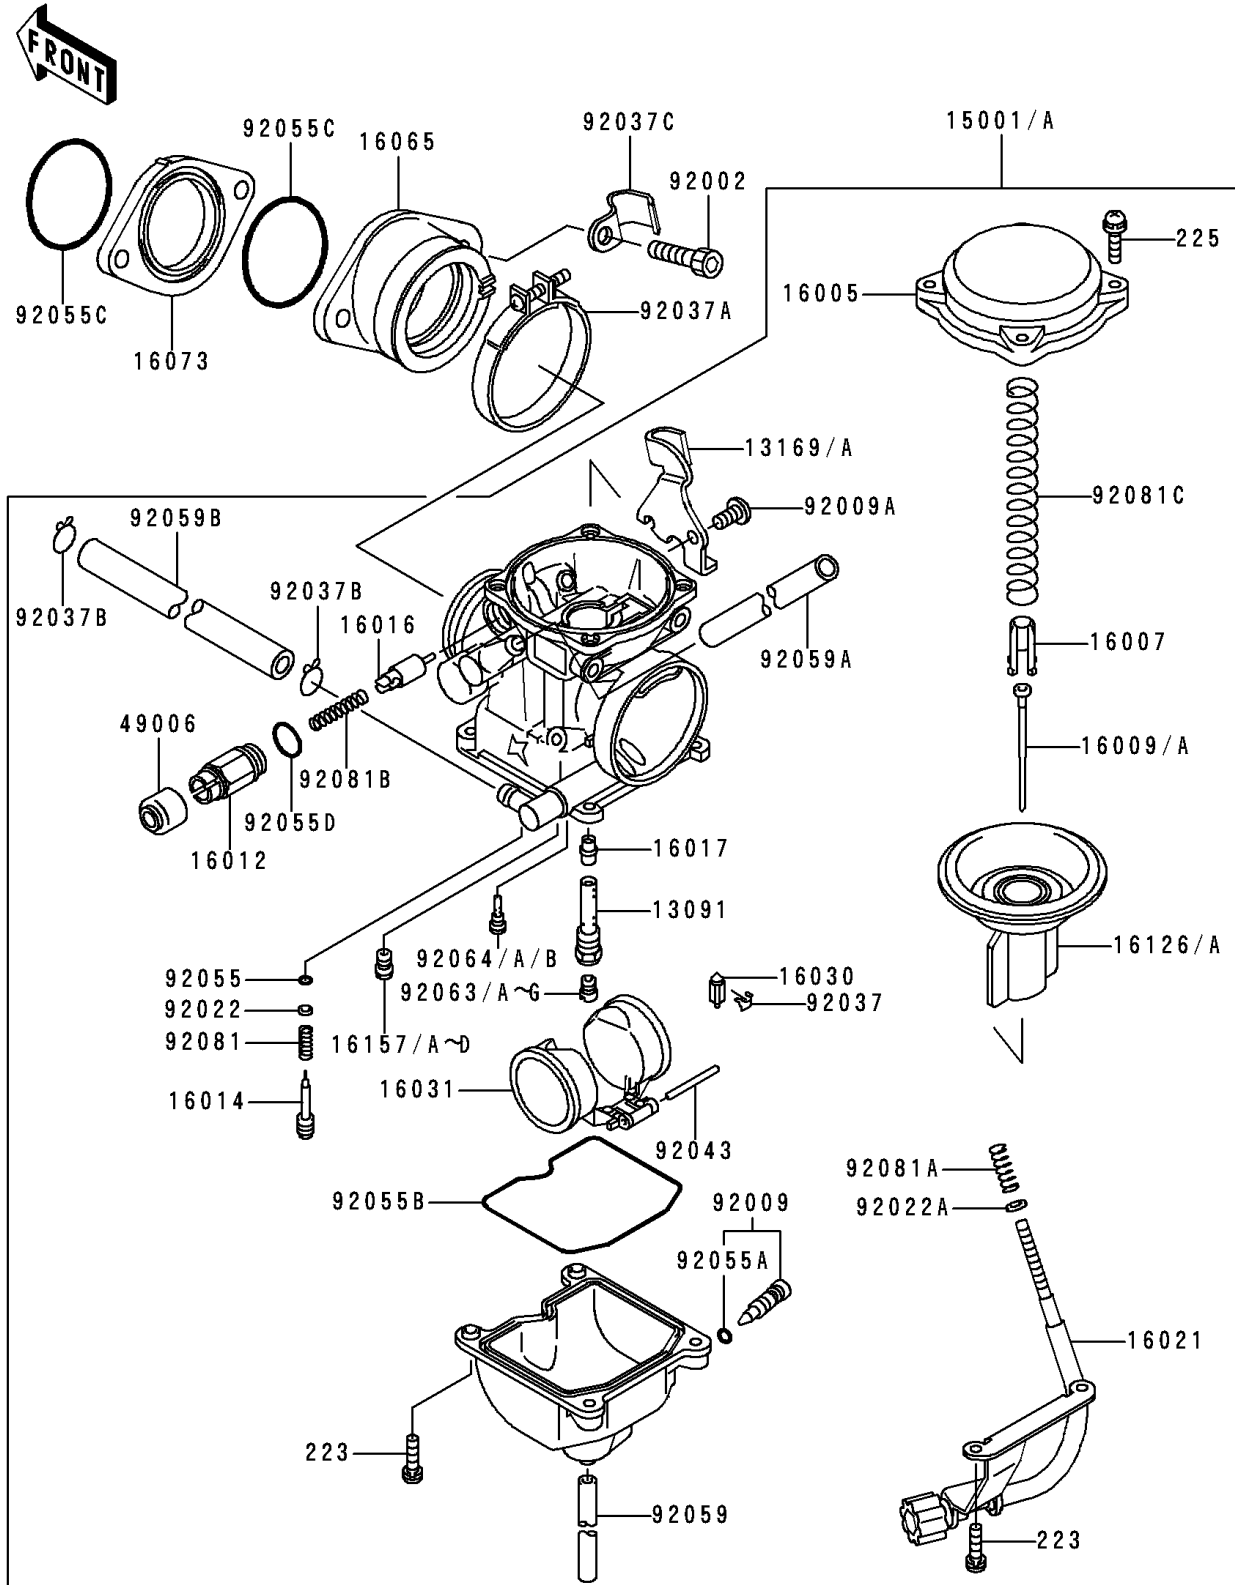

# 1991 Bayou 300 PARTS DIAGRAM

Carburetor

E1611

## Carburetor

ITEM NAME	PART NUMBER	QUANTITY
HOLDER,NEEDLE JET (Ref # 13091)	13091-1259	1
PLATE,THROTTLE CABLE (Ref # 13169A)	13169-1197	1
CARBURETOR-ASSY (Ref # 15001A)	15001-1660	1
TOP-CHAMBER,MIXING (Ref # 16005)	16005-1056	1
SEAT-SPRING,THROTTLE VALVE (Ref # 16007)	16007-1120	1
NEEDLE-JET,N36X (Ref # 16009A)	16009-1516	1
CAP-STARTER PLUNGER (Ref # 16012)	16012-1055	1
SCREW-PILOT AIR (Ref # 16014)	16014-1054	1
PLUNGER,STARTER (Ref # 16016)	16016-1065	1
JET-NEEDLE,#6 (Ref # 16017)	16017-1270	1
SCREW-THROTTLE STOP (Ref # 16021)	16021-1115	1
VALVE-FLOAT (Ref # 16030)	16030-1007	1
FLOAT (Ref # 16031)	16031-1056	1
HOLDER-CARBURETOR (Ref # 16065)	16065-1177	1
INSULATOR (Ref # 16073)	16073-1074	1
VALVE,VACUUM (Ref # 16126A)	16126-1199	1
JET-STARTER,#58 (Ref # 16157A)	16157-1057	1
JET-STARTER,#60 (Ref # 16157C)	16157-1058	1
JET-STARTER,#62 (Ref # 16157D)	16157-1059	1
BOOT,STARTER PLUNGER (Ref # 49006)	49006-1165	1
BOLT,SOCKET,6X25 (Ref # 92002)	92002-1093	2
SCREW,DRAIN (Ref # 92009)	92009-1095	1
SCREW,5X10 (Ref # 92009A)	92009-1365	1
WASHER,PLAIN (Ref # 92022)	92022-1003	1
WASHER,PLAIN,STOP SPRING (Ref # 92022A)	92022-1480	1
CLAMP,FLOAT VALVE (Ref # 92037)	16044-007	1
CLAMP (Ref # 92037A)	92037-1326	1
CLAMP,TUBE (Ref # 92037B)	92037-1531	2
CLAMP,TUBE (Ref # 92037C)	92037-1871	1