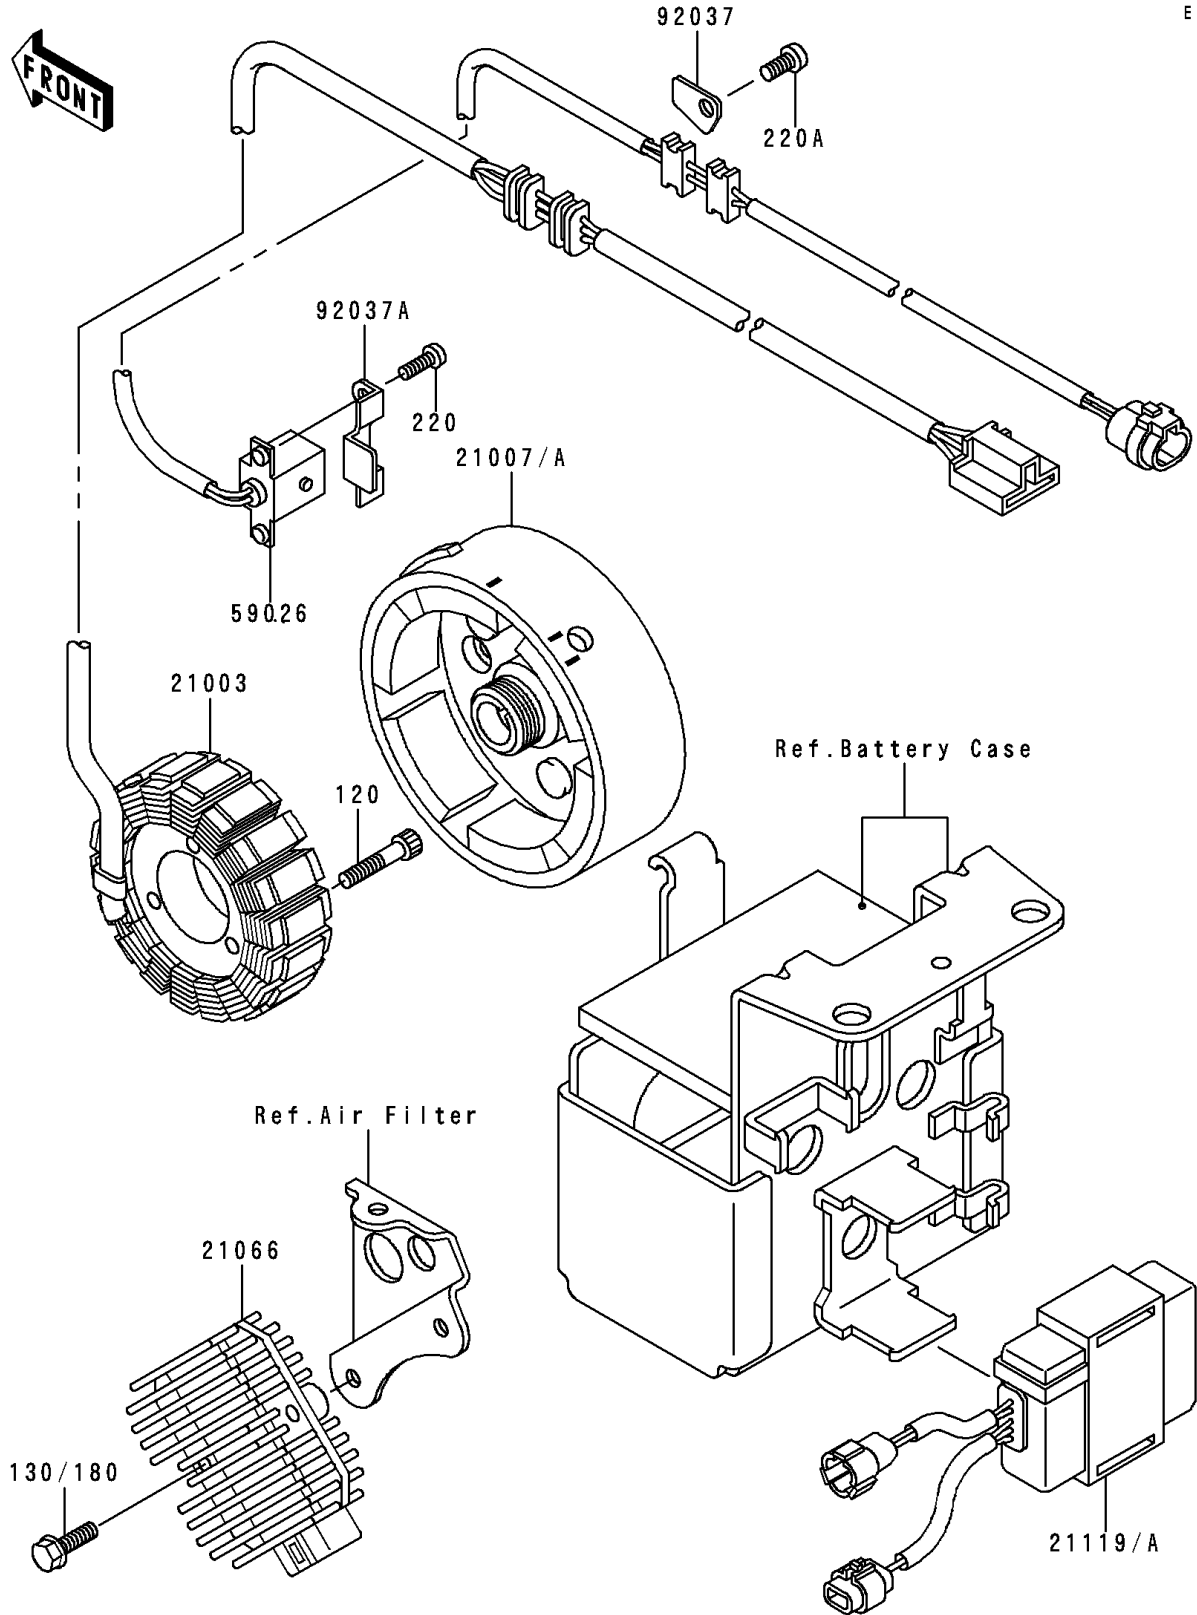

1989 Bayou 300 PARTS DIAGRAM

Generator

E1810

1989 Bayou 300 PARTS LIST

Generator

ITEM NAME	PART NUMBER	QUANTITY
BOLT-SOCKET,6X30 (Ref # 120)	120P0630	3
BOLT-UPSET-WS (Ref # 180)	180D0620	2
SCREW-PAN-CROS (Ref # 220)	220B0514	2
SCREW-PAN-CROS,6X12 (Ref # 220A)	220B0612	1
STATOR (Ref # 21003)	21003-1173	1
ROTOR (Ref # 21007A)	21007-1179	1
REGULATOR-VOLTAGE (Ref # 21066)	21066-1055	1
IGNITER (Ref # 21119A)	21119-1302	1
COIL-PULSING (Ref # 59026)	59026-1092	1
CLAMP,WIRING HARNESS (Ref # 92037)	92037-1656	1
CLAMP (Ref # 92037A)	92037-1987	1