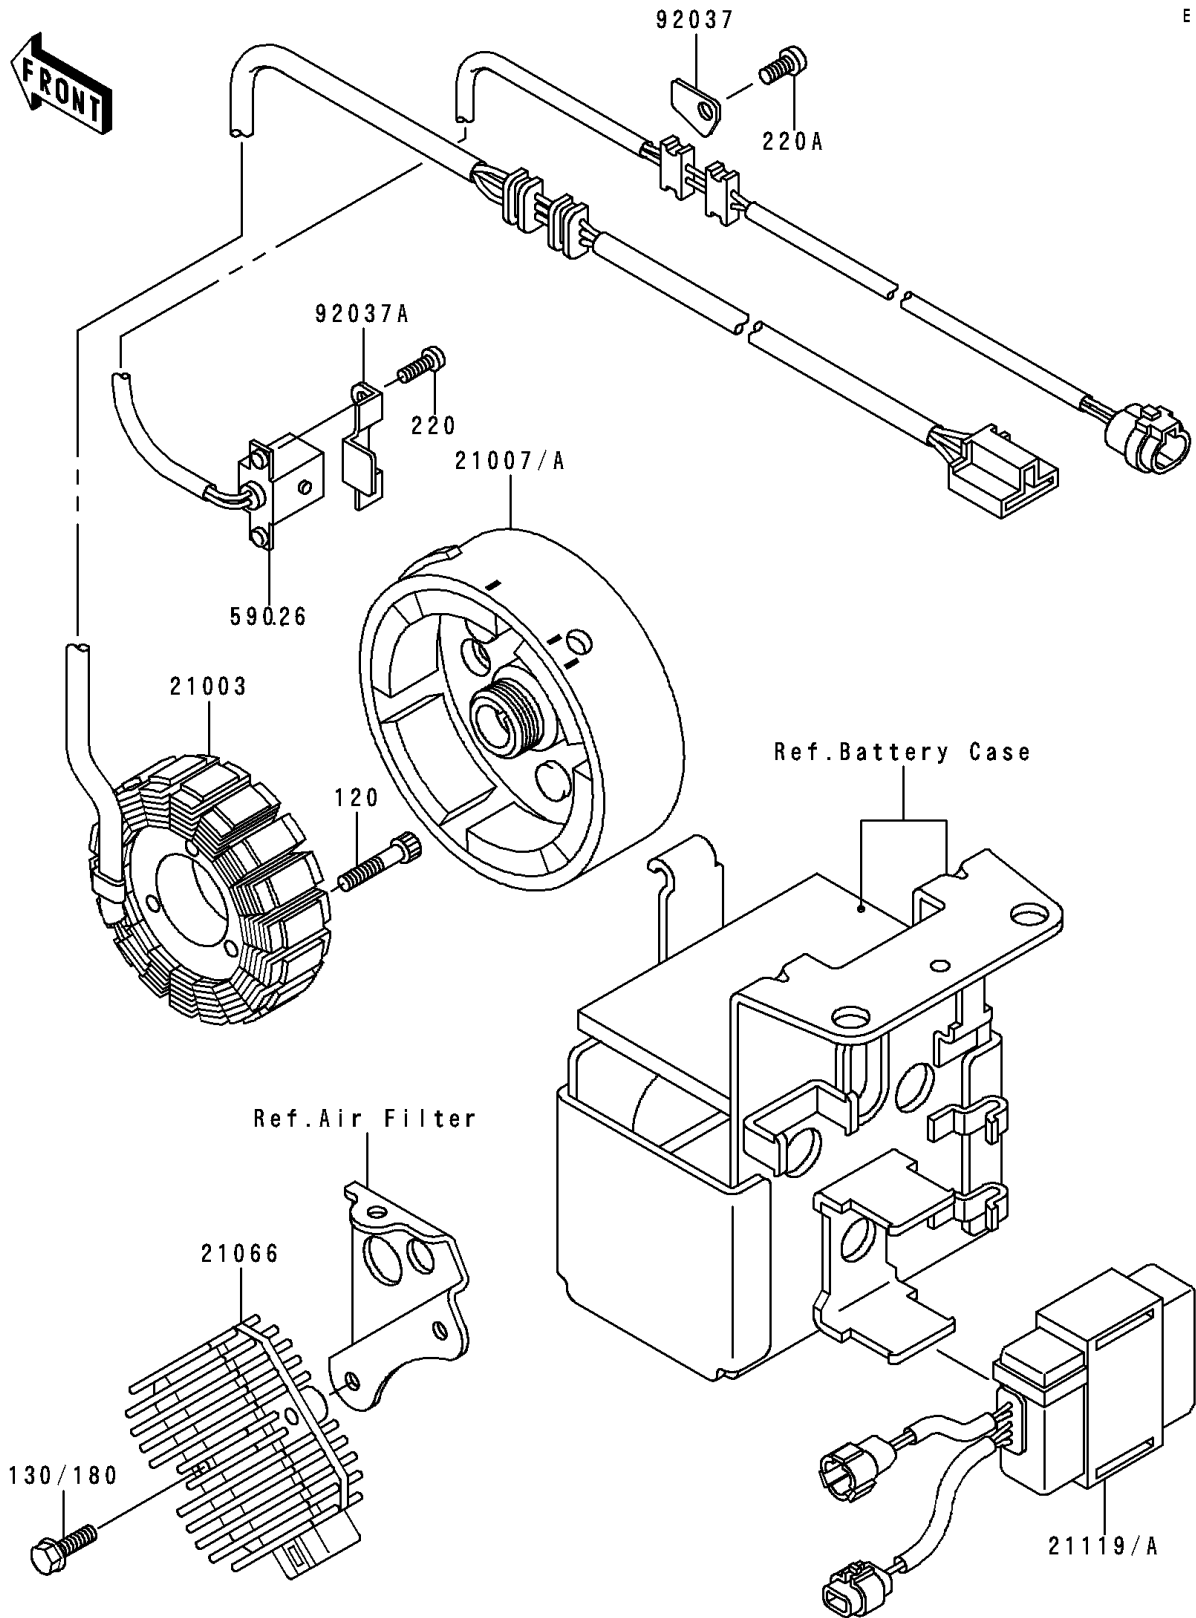

1989 Bayou 300 PARTS DIAGRAM

Generator

E1810

1989 Bayou 300 PARTS LIST

Generator

ITEM NAME	PART NUMBER	QUANTITY
BOLT-SOCKET,6X30 (Ref # 120)	120P0630	3
BOLT-UPSET-WS (Ref # 180)	180D0620	2
SCREW-PAN-CROS (Ref # 220)	220B0514	2
SCREW-PAN-CROS,6X12 (Ref # 220A)	220B0612	1
STATOR (Ref # 21003)	21003-1173	1
ROTOR (Ref # 21007A)	21007-1179	1
REGULATOR-VOLTAGE (Ref # 21066)	21066-1055	1
IGNITER (Ref # 21119A)	21119-1302	1
COIL-PULSING (Ref # 59026)	59026-1092	1
CLAMP,WIRING HARNESS (Ref # 92037)	92037-1656	1
CLAMP (Ref # 92037A)	92037-1987	1