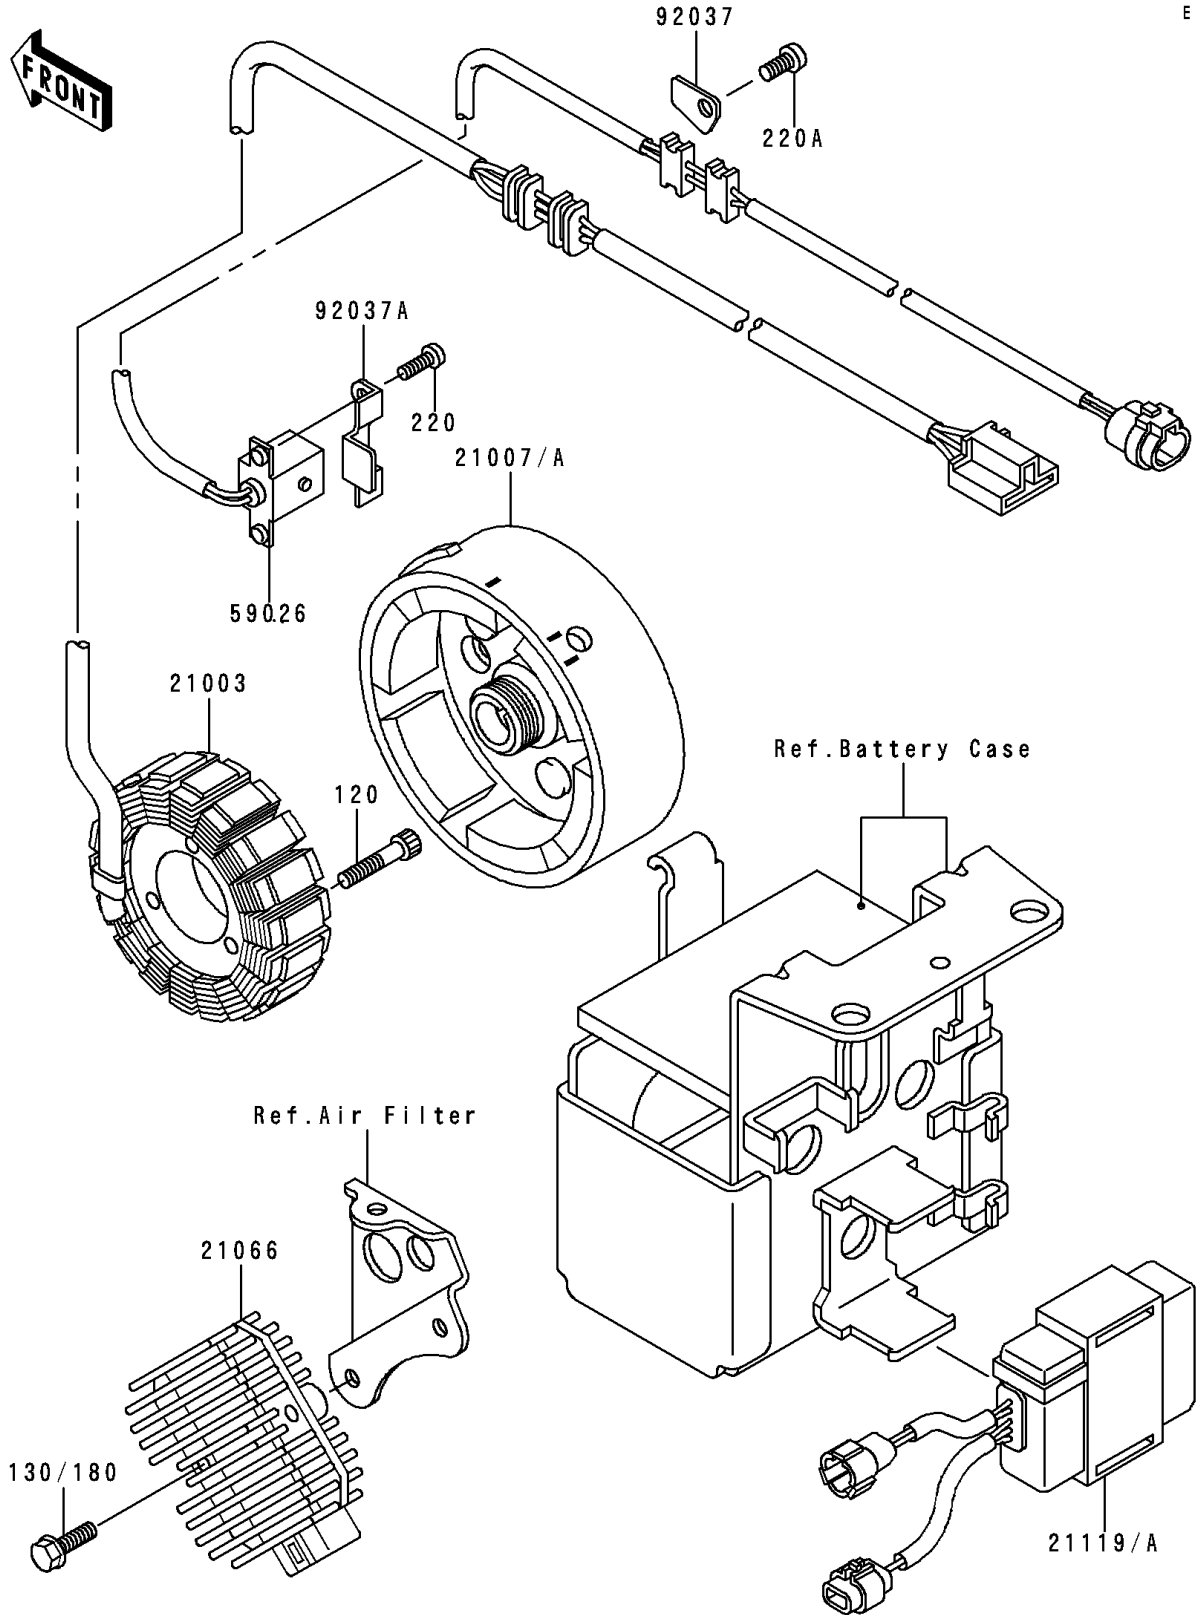

# 1990 Bayou 300 PARTS DIAGRAM

Generator

E1810

# 1990 Bayou 300 PARTS LIST

## Generator

ITEM NAME	PART NUMBER	QUANTITY
BOLT-SOCKET,6X30 (Ref # 120)	120P0630	3
BOLT-UPSET-WS (Ref # 180)	180D0620	2
SCREW-PAN-CROS (Ref # 220)	220B0514	2
SCREW-PAN-CROS,6X12 (Ref # 220A)	220B0612	1
STATOR (Ref # 21003)	21003-1173	1
ROTOR (Ref # 21007A)	21007-1179	1
REGULATOR-VOLTAGE (Ref # 21066)	21066-1055	1
IGNITER (Ref # 21119A)	21119-1302	1
COIL-PULSING (Ref # 59026)	59026-1092	1
CLAMP,WIRING HARNESS (Ref # 92037)	92037-1656	1
CLAMP (Ref # 92037A)	92037-1987	1