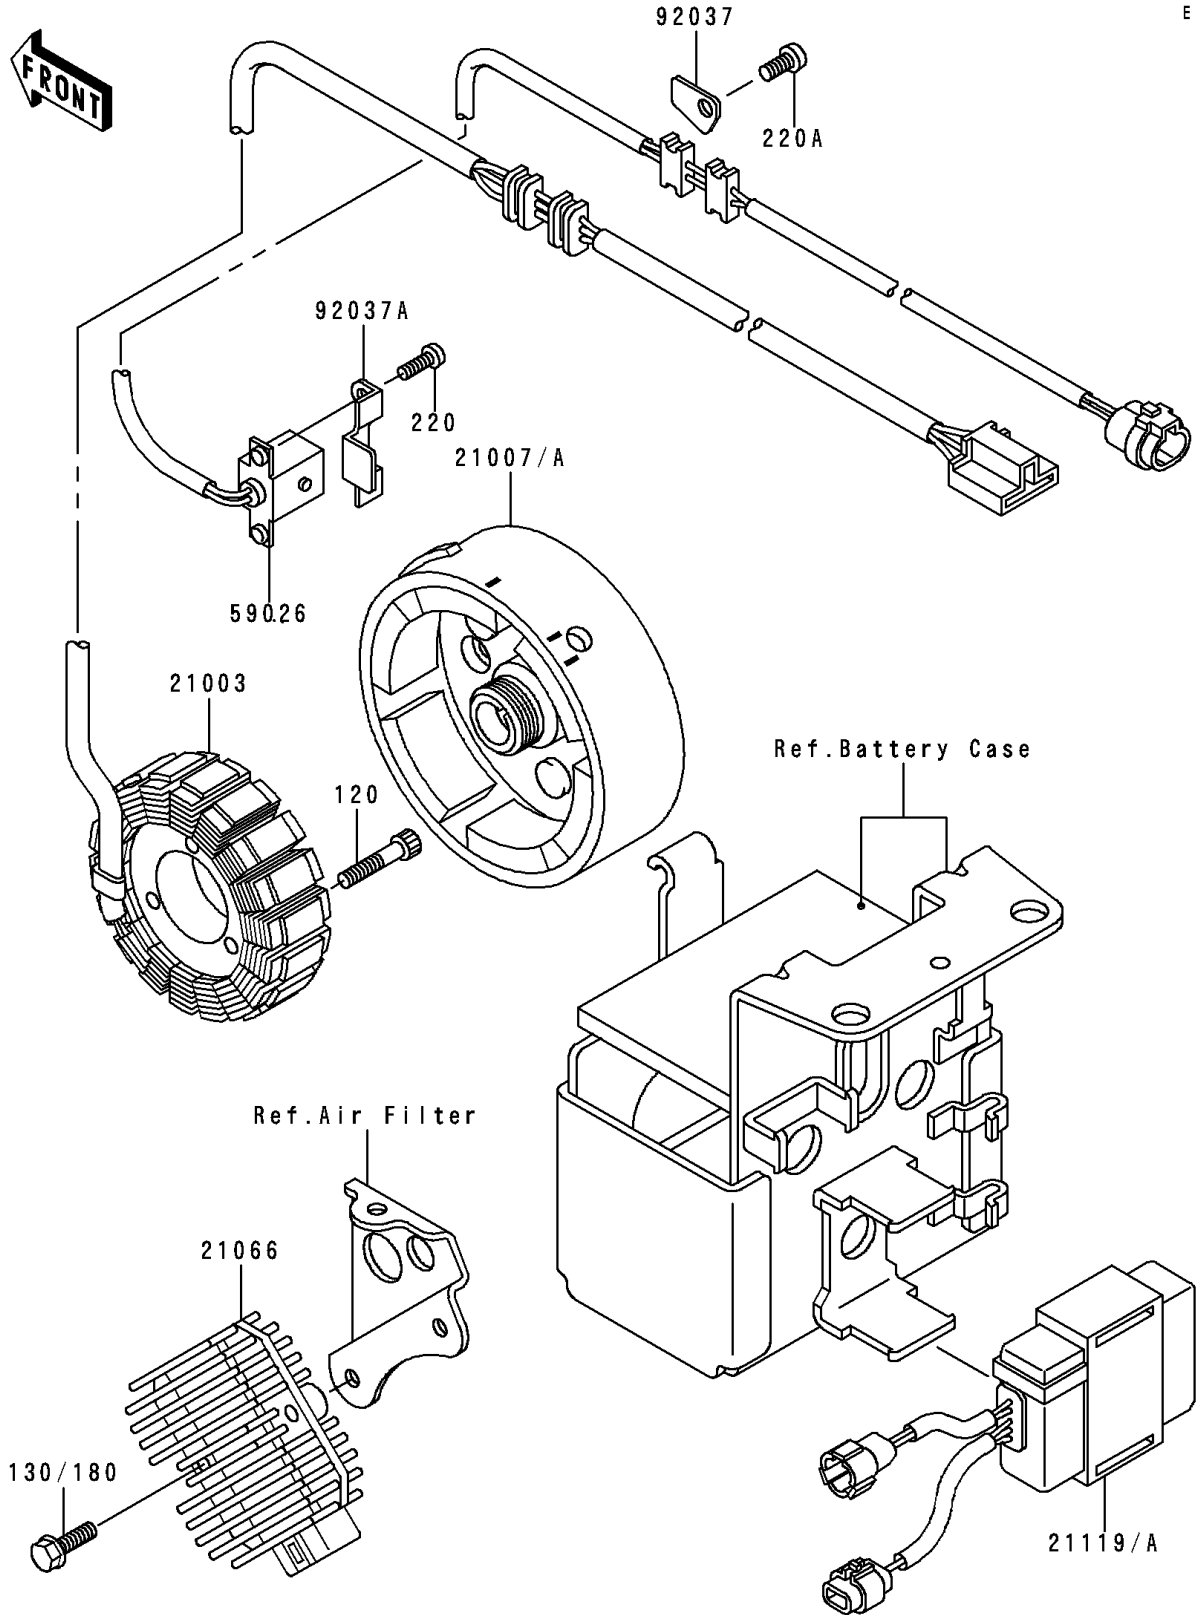

1991 Bayou 300 PARTS DIAGRAM

Generator

E1810

1991 Bayou 300 PARTS LIST

Generator

ITEM NAME	PART NUMBER	QUANTITY
BOLT-SOCKET,6X30 (Ref # 120)	120P0630	3
BOLT-UPSET-WS (Ref # 180)	180D0620	2
SCREW-PAN-CROS (Ref # 220)	220B0514	2
SCREW-PAN-CROS,6X12 (Ref # 220A)	220B0612	1
STATOR (Ref # 21003)	21003-1173	1
ROTOR (Ref # 21007A)	21007-1179	1
REGULATOR-VOLTAGE (Ref # 21066)	21066-1055	1
IGNITER (Ref # 21119A)	21119-1302	1
COIL-PULSING (Ref # 59026)	59026-1092	1
CLAMP,WIRING HARNESS (Ref # 92037)	92037-1656	1
CLAMP (Ref # 92037A)	92037-1987	1