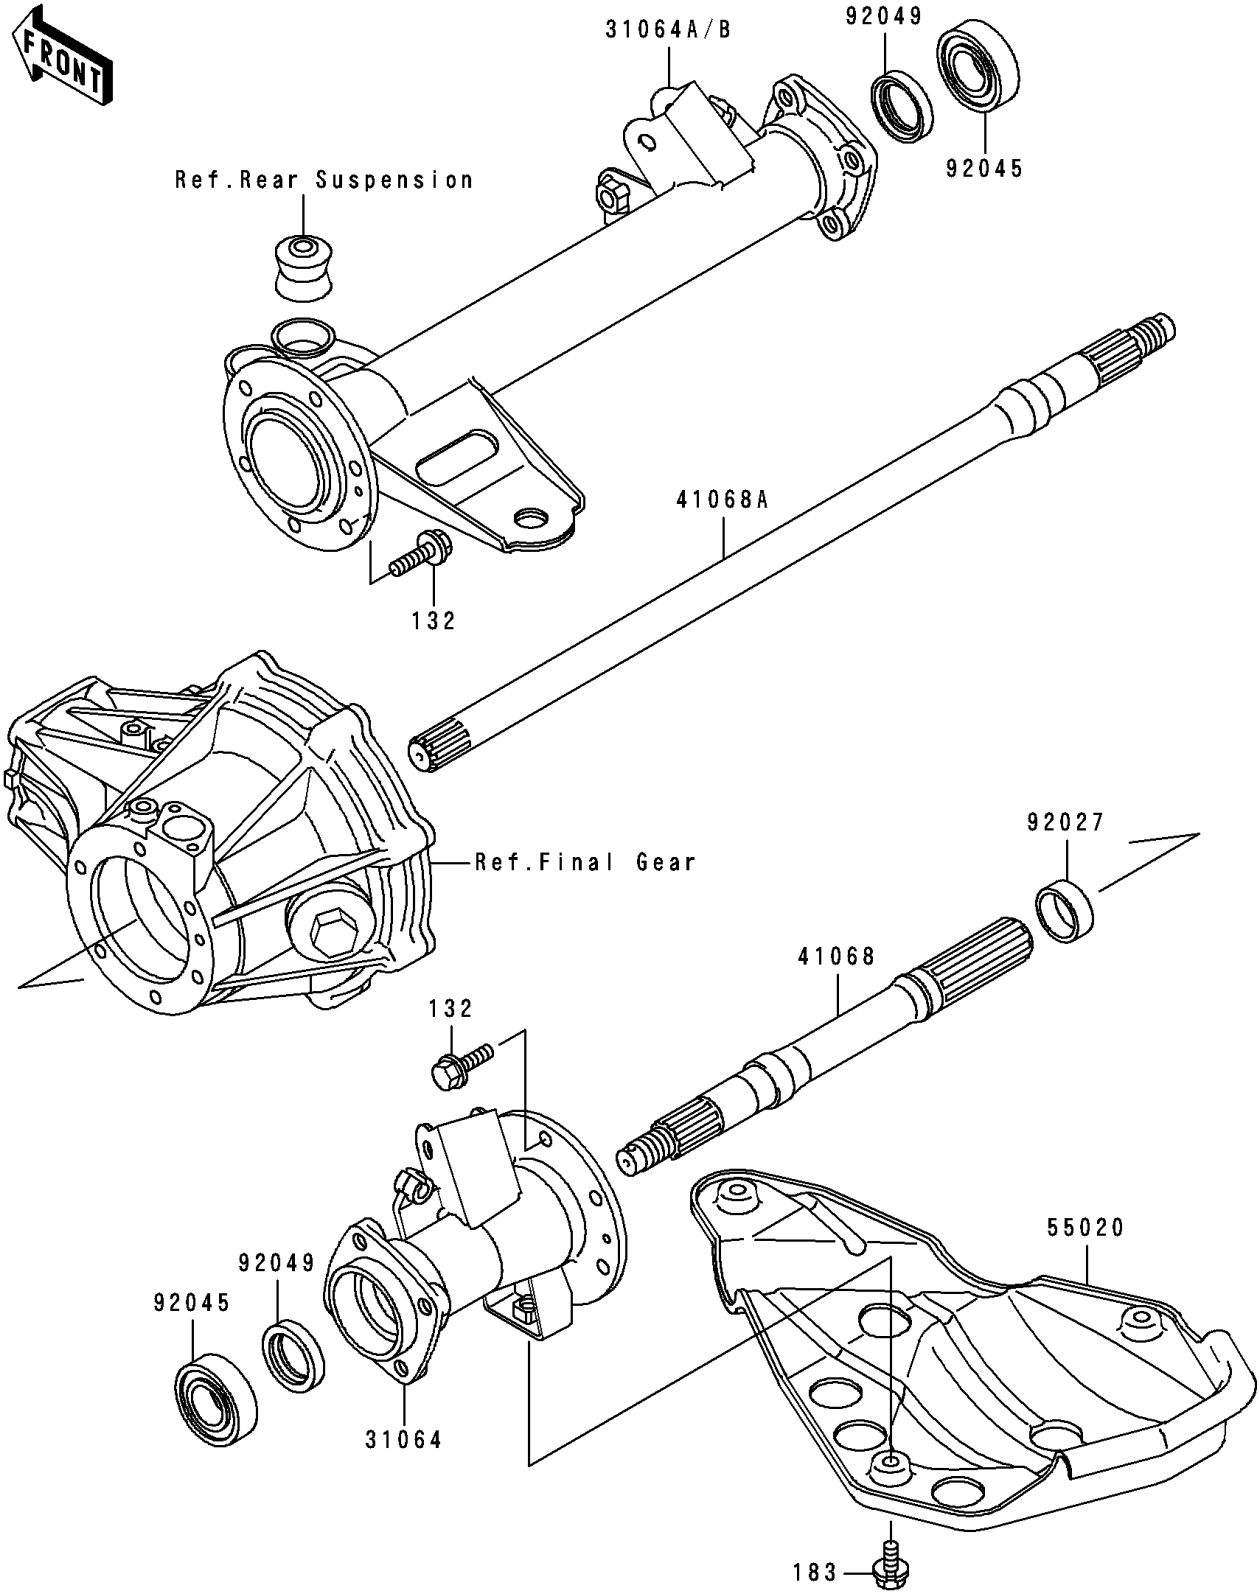

1988 Bayou 300 PARTS DIAGRAM

Rear Axle

E3133

1988 Bayou 300 PARTS LIST

Rear Axle

ITEM NAME	PART NUMBER	QUANTITY
BOLT-FLANGED-SMALL (Ref # 132)	132J0825	12
BOLT-UPSET-WS-SMALL (Ref # 183)	183H0814	3
PIPE-COMP,LH (Ref # 31064)	31064-1091	1
PIPE-COMP,RH (Ref # 31064A)	31064-1092	1
AXLE,LH (Ref # 41068)	41068-1247	1
AXLE,RH (Ref # 41068A)	41068-1248	1
GUARD,DIFFERENTIAL CASE (Ref # 55020)	55020-1203	1
COLLAR,23X30X12 (Ref # 92027)	92027-1892	1
BEARING-BALL,6205DDU (Ref # 92045)	92045-1229	2
SEAL-OIL,SO30428 (Ref # 92049)	92049-1236	2