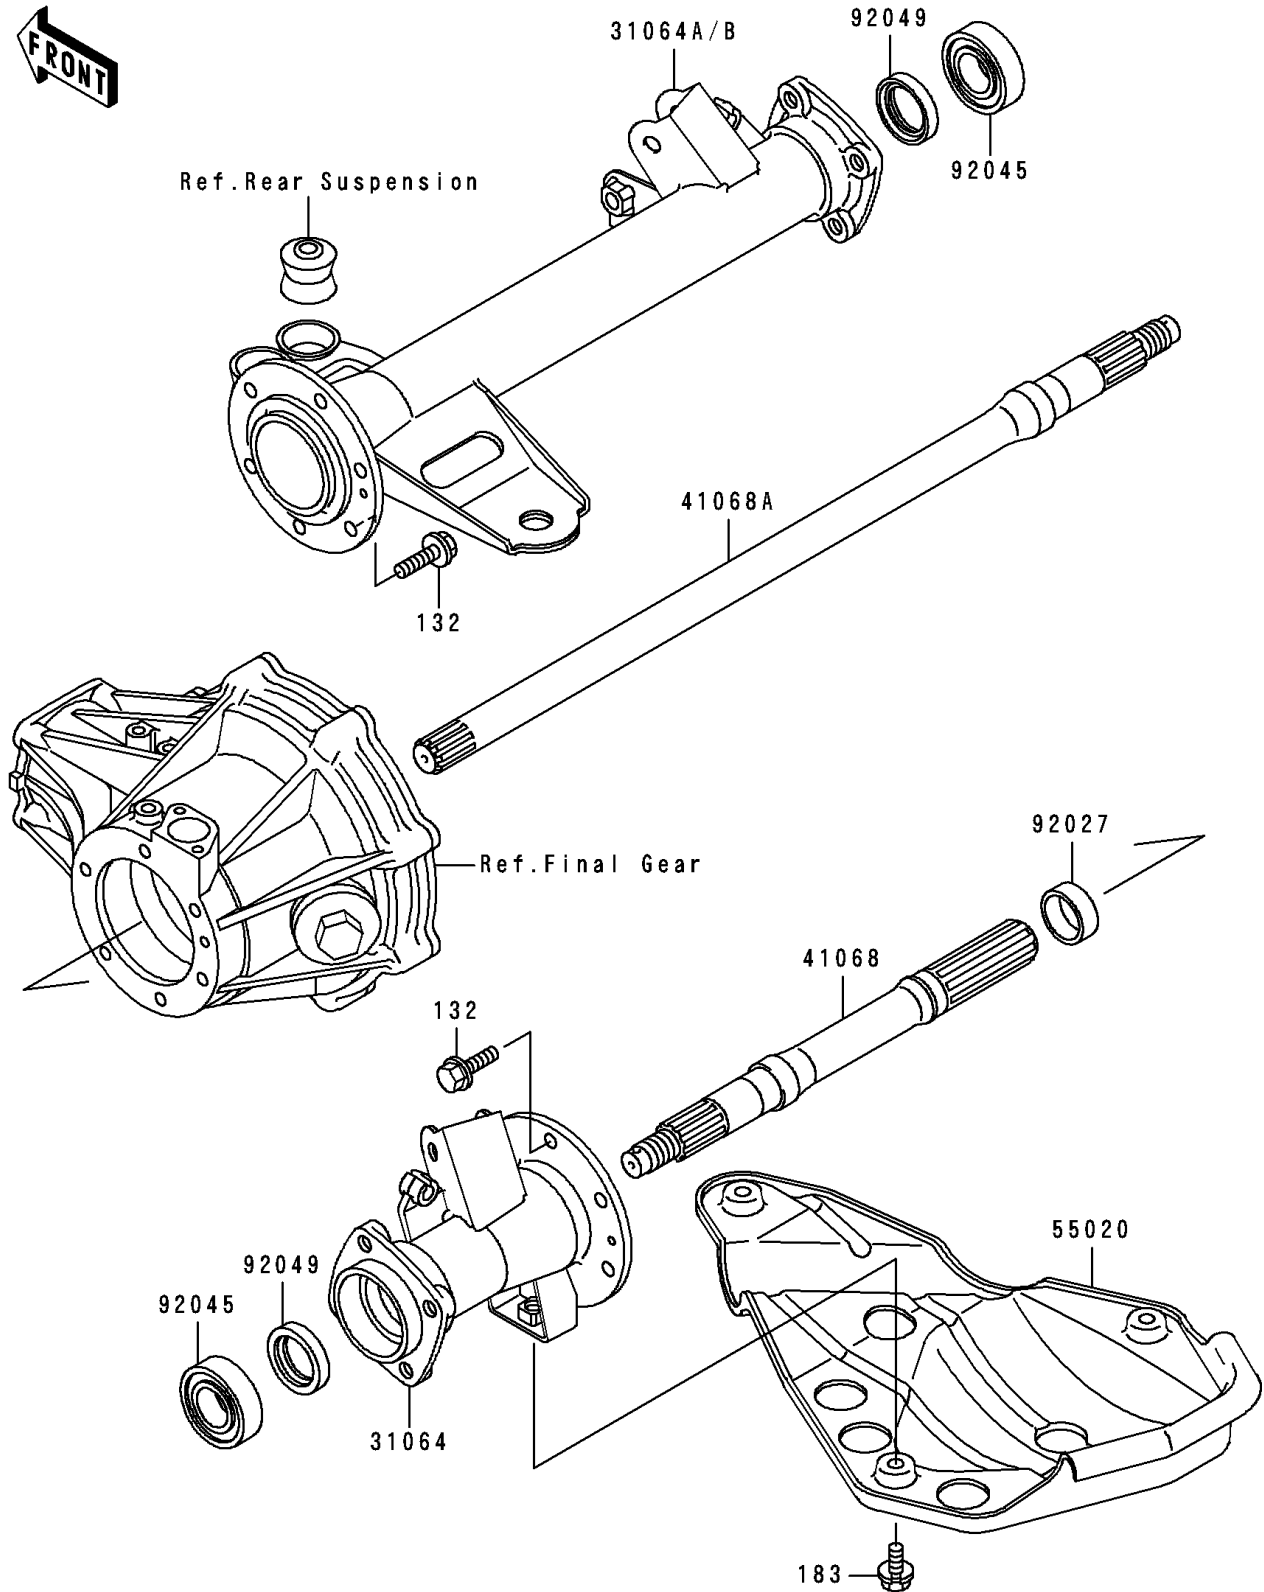

# 1989 Bayou 300 PARTS DIAGRAM

Rear Axle

E3133

# 1989 Bayou 300 PARTS LIST

## Rear Axle

ITEM NAME	PART NUMBER	QUANTITY
BOLT-FLANGED-SMALL (Ref # 132)	132J0825	12
BOLT-UPSET-WS-SMALL (Ref # 183)	183H0814	3
PIPE-COMP,LH (Ref # 31064)	31064-1091	1
PIPE-COMP,RH (Ref # 31064B)	31064-1101	1
AXLE,LH (Ref # 41068)	41068-1247	1
AXLE,RH (Ref # 41068A)	41068-1248	1
GUARD,DIFFERENTIAL CASE (Ref # 55020)	55020-1203	1
COLLAR,23X30X12 (Ref # 92027)	92027-1892	1
BEARING-BALL,6205DDU (Ref # 92045)	92045-1229	2
SEAL-OIL,SO30428 (Ref # 92049)	92049-1236	2