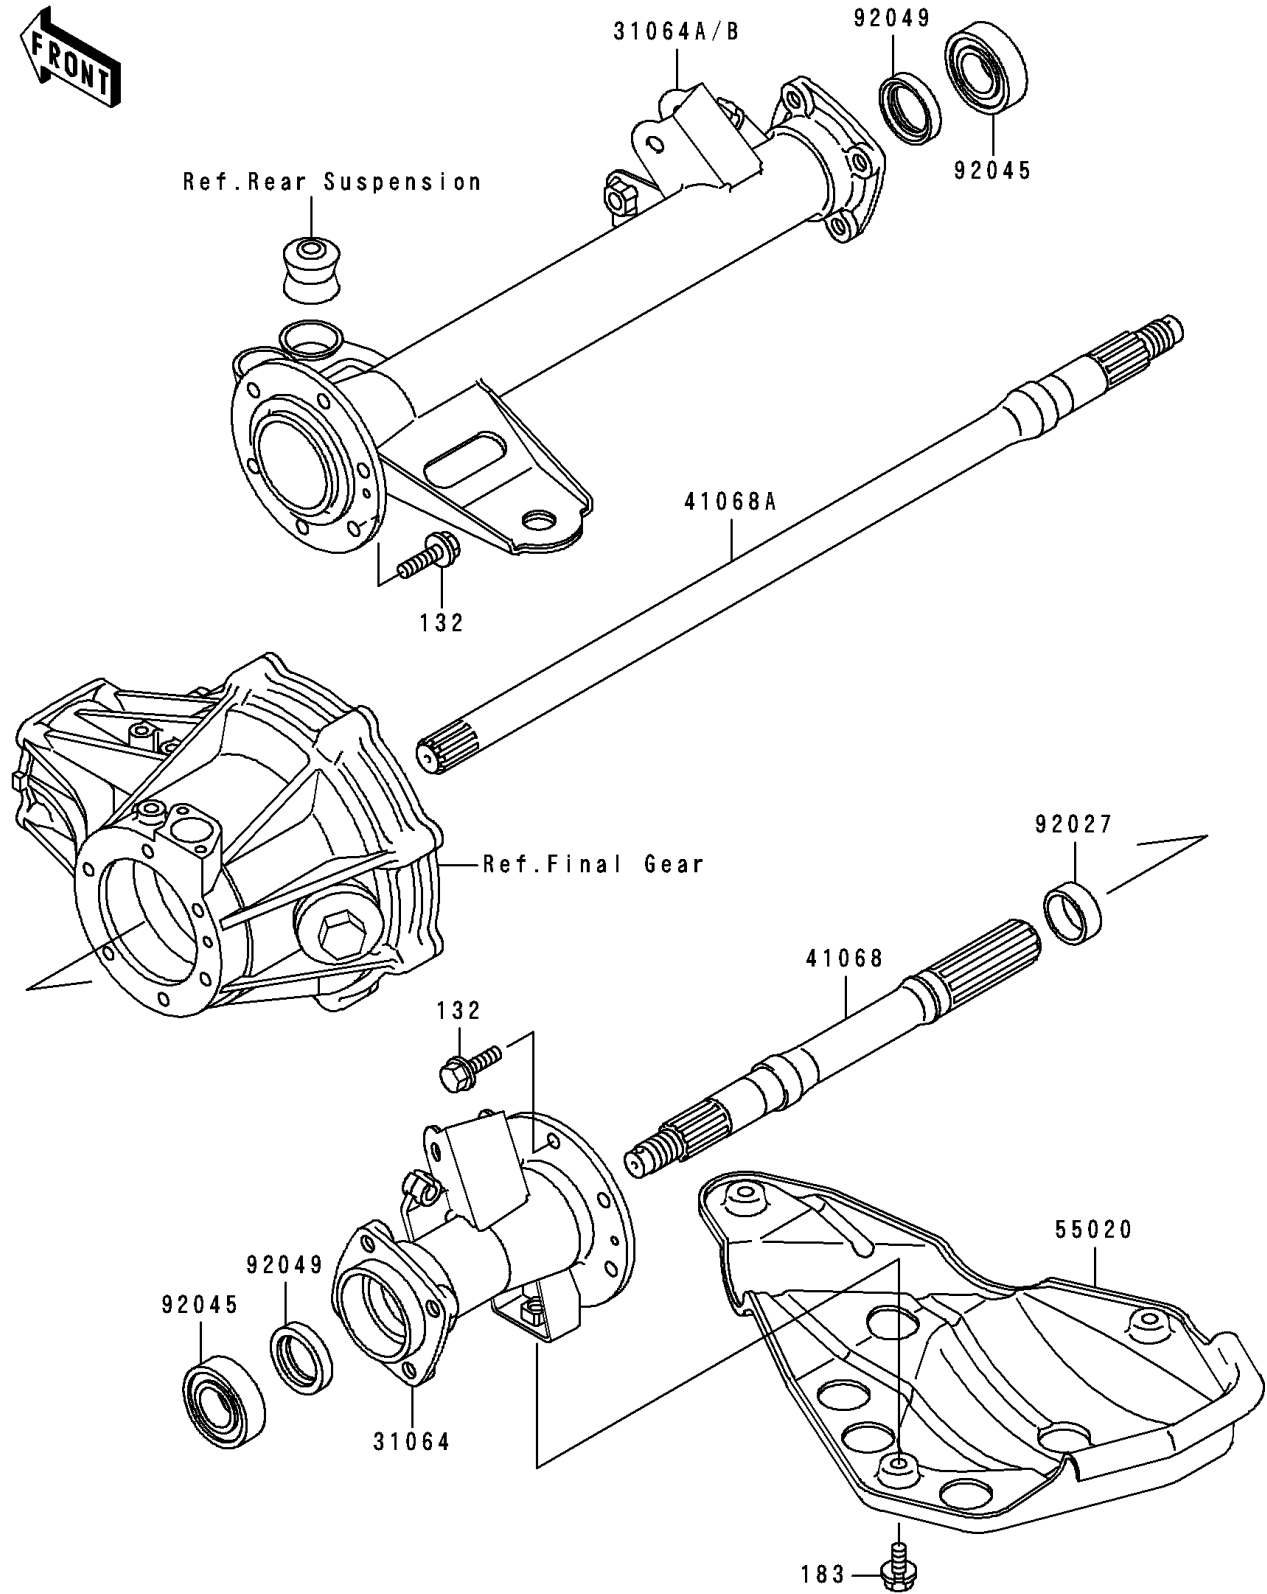

1990 Bayou 300 PARTS DIAGRAM

Rear Axle

E3133

1990 Bayou 300 PARTS LIST

Rear Axle

ITEM NAME	PART NUMBER	QUANTITY
BOLT-FLANGED-SMALL (Ref # 132)	132J0825	12
BOLT-UPSET-WS-SMALL (Ref # 183)	183H0814	3
PIPE-COMP,LH (Ref # 31064)	31064-1091	1
PIPE-COMP,RH (Ref # 31064B)	31064-1101	1
AXLE,LH (Ref # 41068)	41068-1247	1
AXLE,RH (Ref # 41068A)	41068-1248	1
GUARD,DIFFERENTIAL CASE (Ref # 55020)	55020-1203	1
COLLAR,23X30X12 (Ref # 92027)	92027-1892	1
BEARING-BALL,6205DDU (Ref # 92045)	92045-1229	2
SEAL-OIL,SO30428 (Ref # 92049)	92049-1236	2