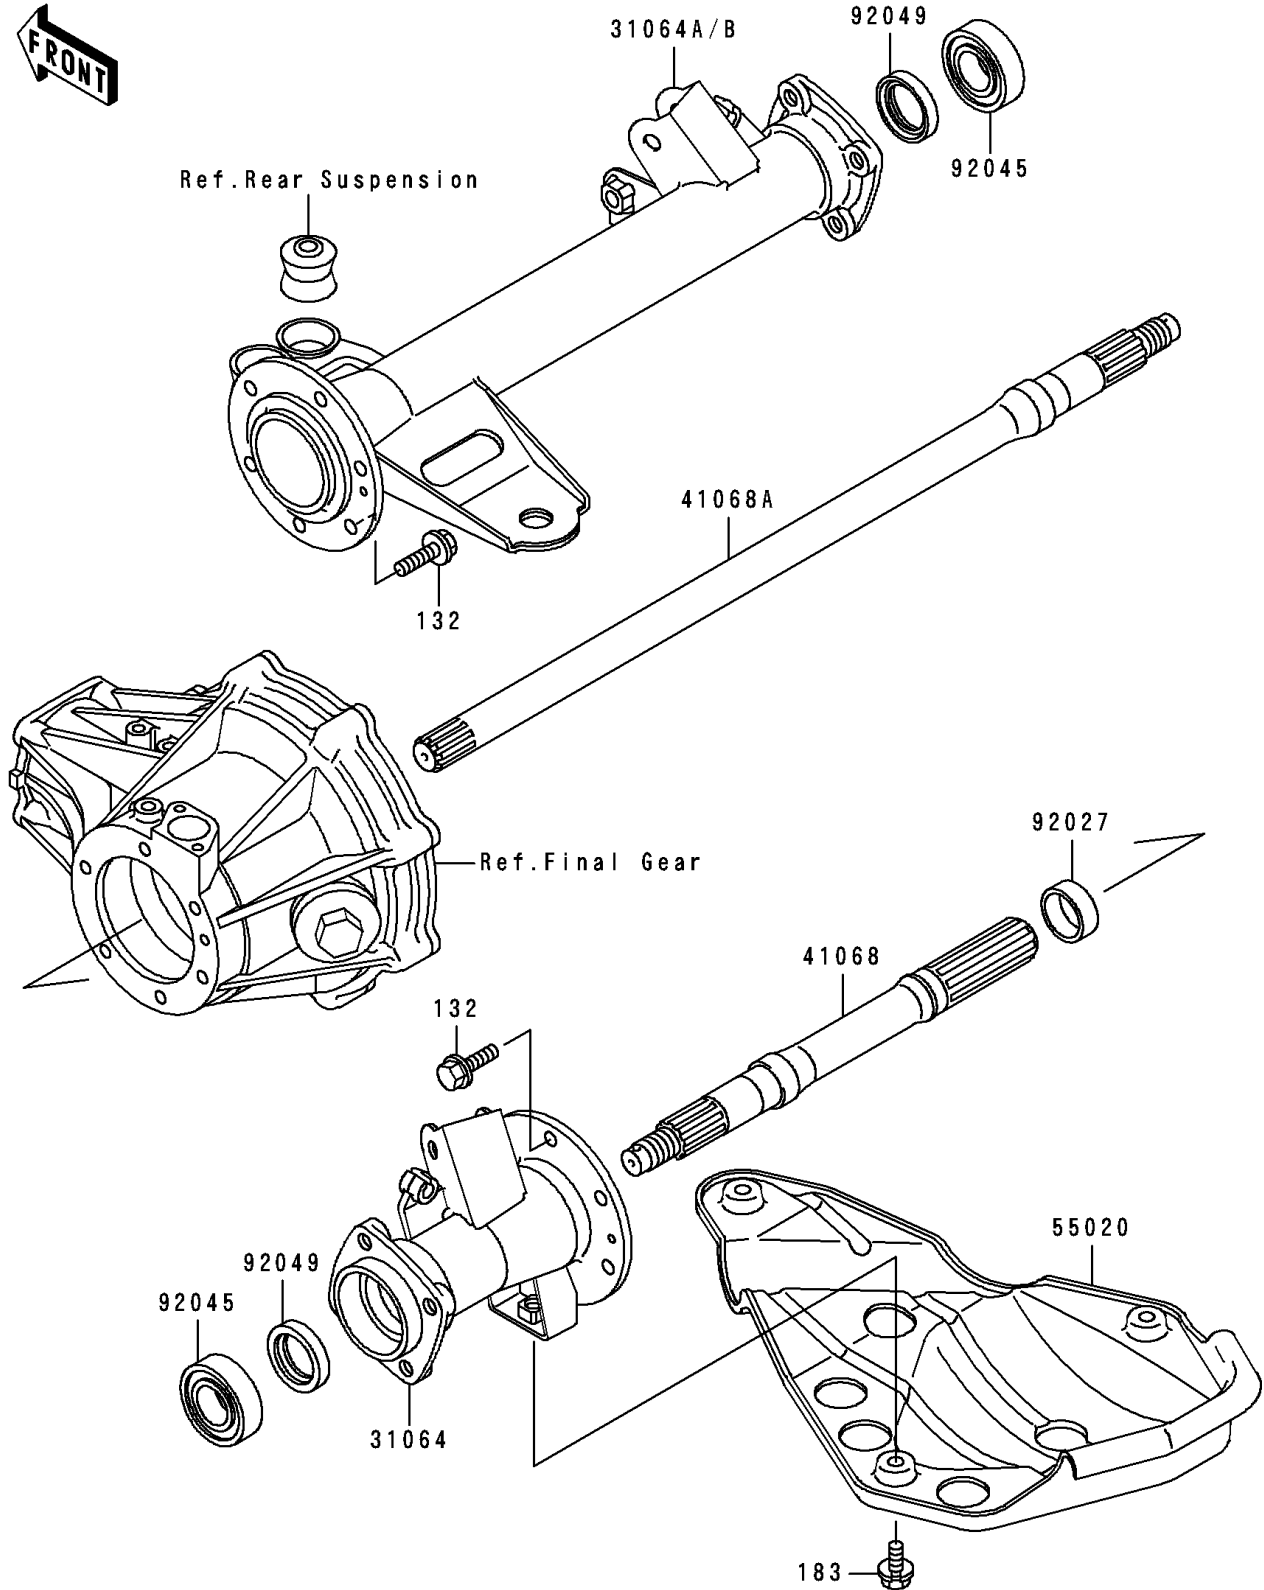

1991 Bayou 300 PARTS DIAGRAM

Rear Axle

E3133

1991 Bayou 300 PARTS LIST

Rear Axle

ITEM NAME	PART NUMBER	QUANTITY
BOLT-FLANGED-SMALL (Ref # 132)	132J0825	12
BOLT-UPSET-WS-SMALL (Ref # 183)	183H0814	3
PIPE-COMP,LH (Ref # 31064)	31064-1091	1
PIPE-COMP,RH (Ref # 31064B)	31064-1101	1
AXLE,LH (Ref # 41068)	41068-1247	1
AXLE,RH (Ref # 41068A)	41068-1248	1
GUARD,DIFFERENTIAL CASE (Ref # 55020)	55020-1203	1
COLLAR,23X30X12 (Ref # 92027)	92027-1892	1
BEARING-BALL,6205DDU (Ref # 92045)	92045-1229	2
SEAL-OIL,SO30428 (Ref # 92049)	92049-1236	2