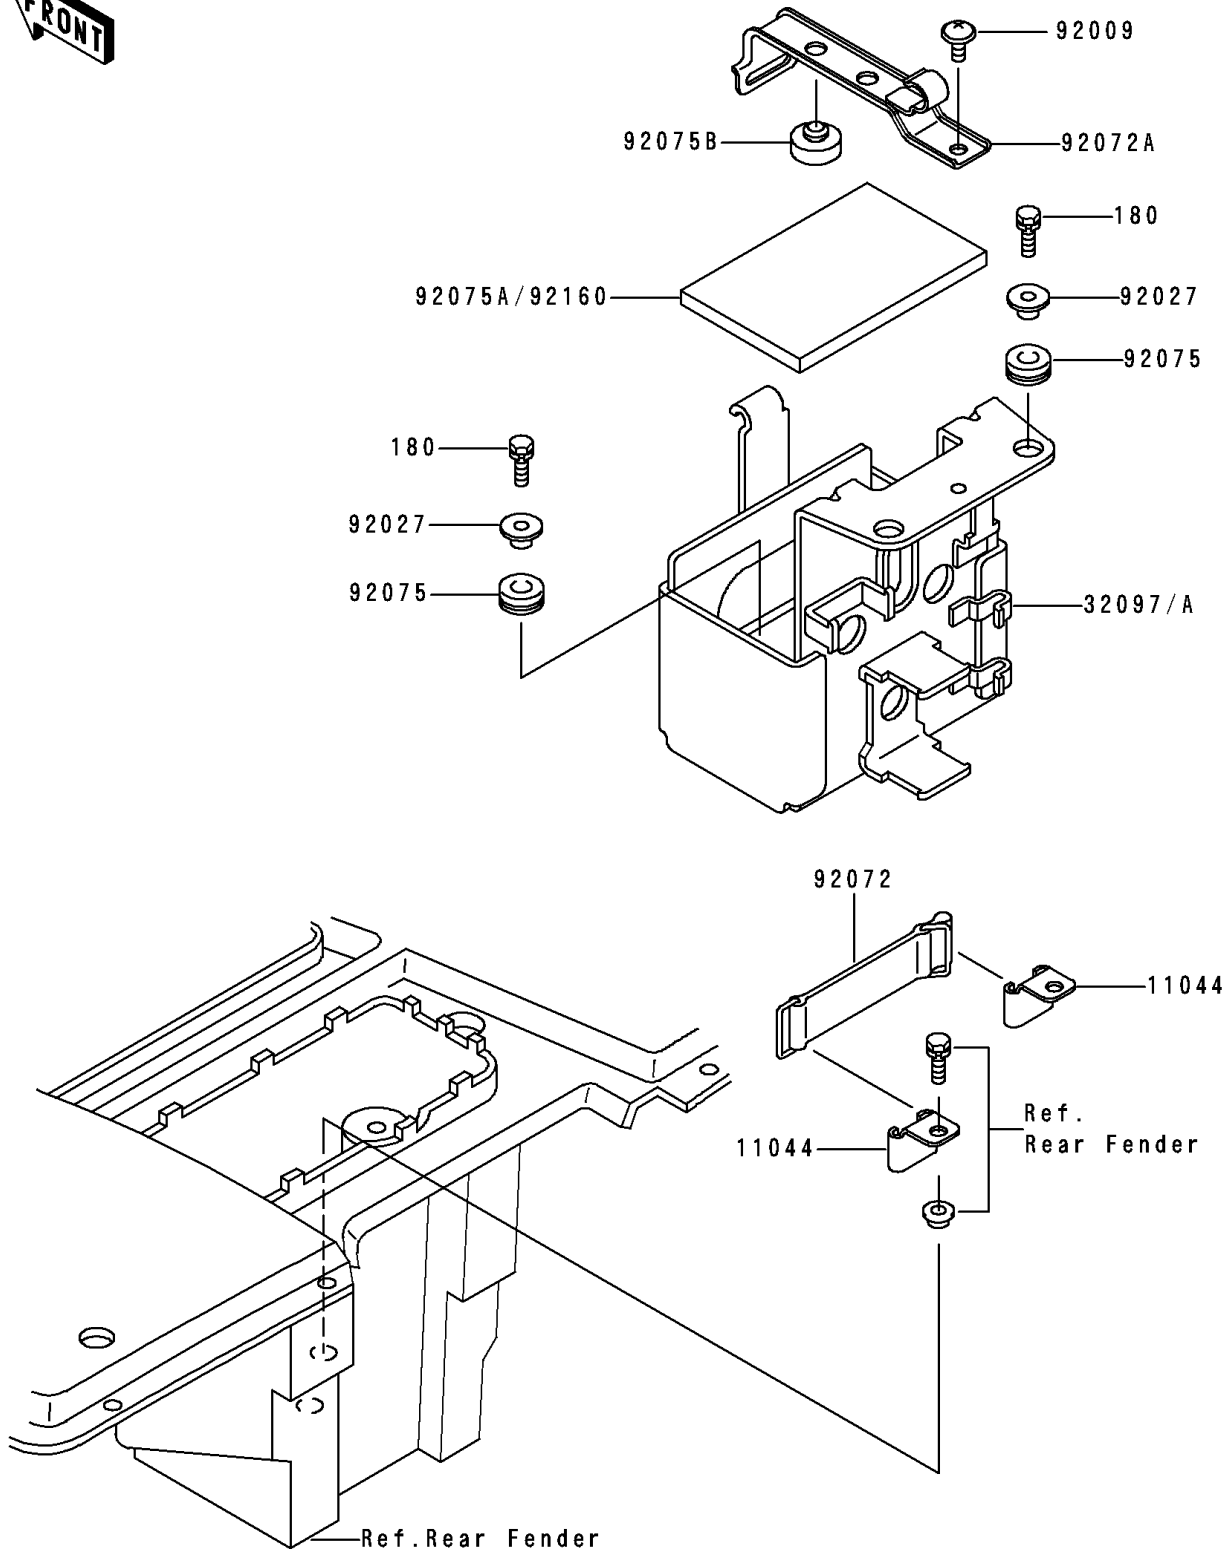

1988 Bayou 300 PARTS DIAGRAM

Battery Case

F2132

1988 Bayou 300 PARTS LIST

Battery Case

ITEM NAME	PART NUMBER	QUANTITY
BOLT-UPSET-WS (Ref # 180)	180D0620	4
BRACKET,TOOL (Ref # 11044)	11044-1535	2
CASE-BATTERY (Ref # 32097)	32097-1132	1
SCREW,6X14 (Ref # 92009)	92009-1288	1
COLLAR,L=9.6 (Ref # 92027)	92027-1045	4
BAND (Ref # 92072)	92072-1044	1
BAND,BATTERY (Ref # 92072A)	92072-1230	1
DAMPER,FAN (Ref # 92075)	92075-1167	4
DAMPER,BATTERY CASE (Ref # 92075A)	92075-1695	1
DAMPER (Ref # 92075B)	92075-281	2