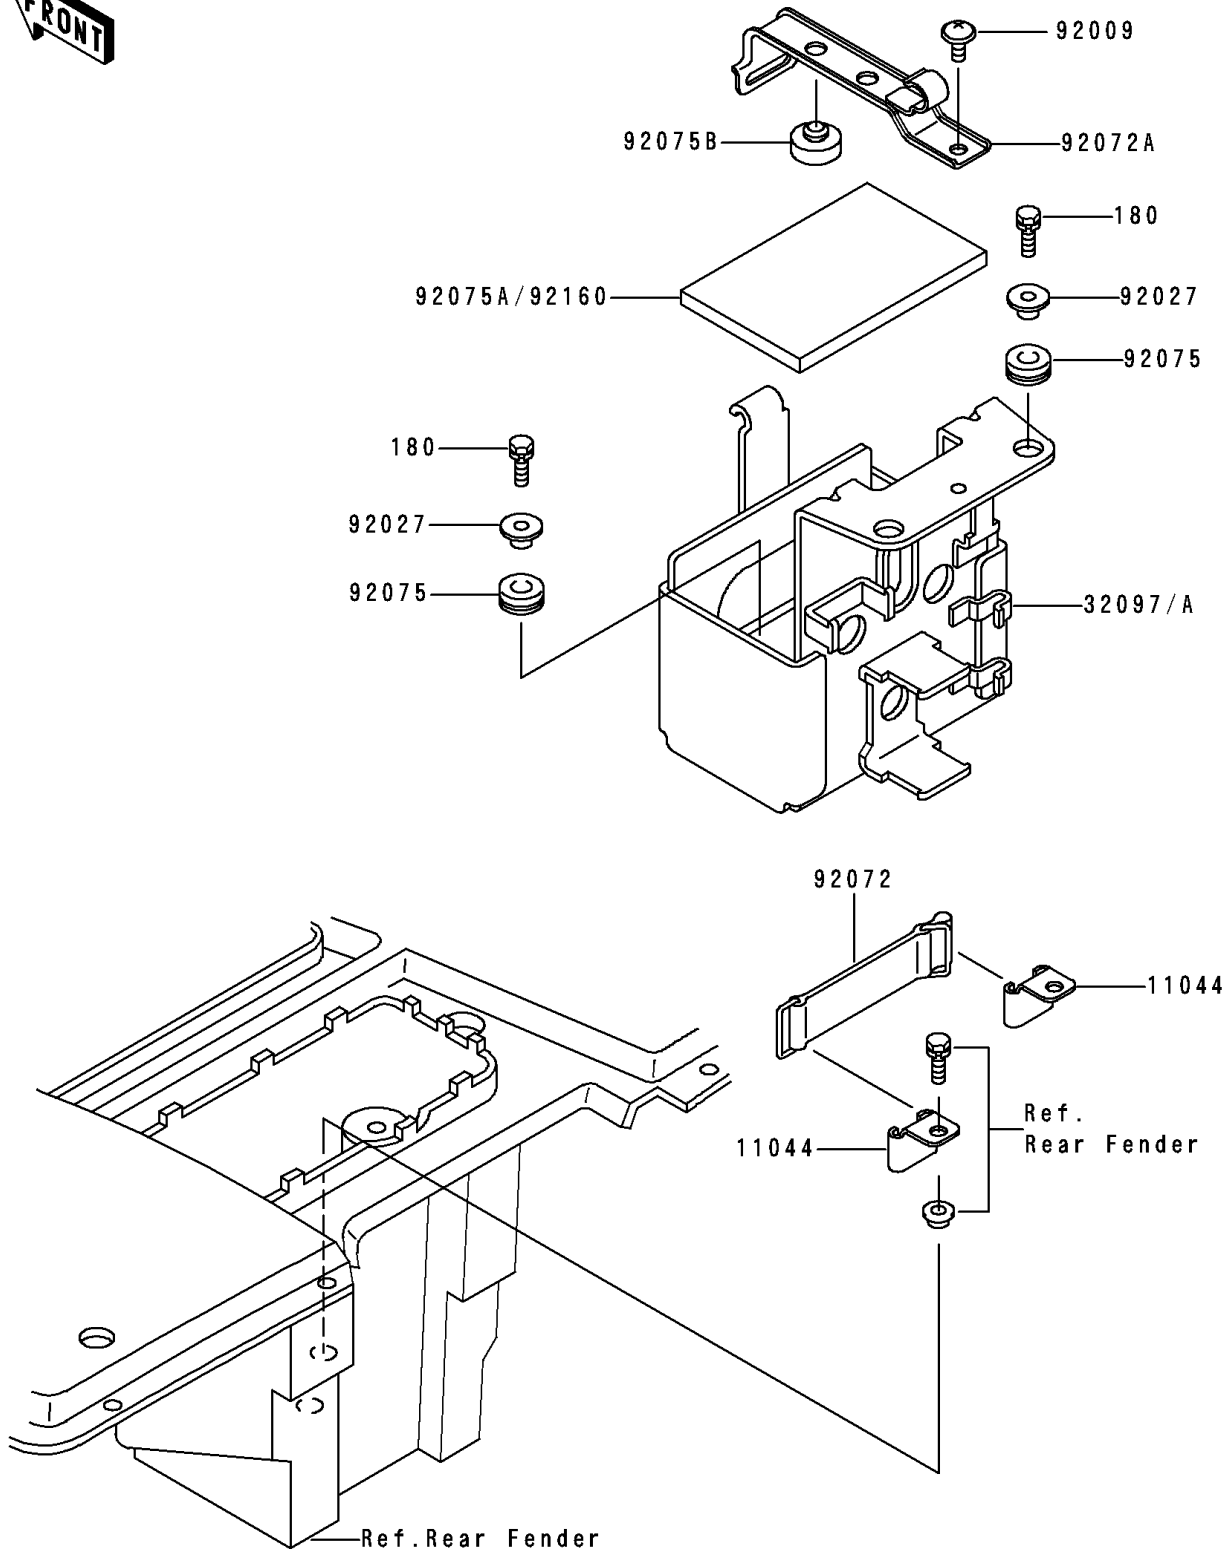

1989 Bayou 300 PARTS DIAGRAM

Battery Case

F2132

1989 Bayou 300 PARTS LIST

Battery Case

ITEM NAME	PART NUMBER	QUANTITY
BOLT-UPSET-WS (Ref # 180)	180D0620	4
BRACKET,TOOL (Ref # 11044)	11044-1535	2
CASE-BATTERY (Ref # 32097A)	32097-1133	1
SCREW,6X14 (Ref # 92009)	92009-1288	1
COLLAR,L=9.6 (Ref # 92027)	92027-1045	4
BAND (Ref # 92072)	92072-1044	1
BAND,BATTERY (Ref # 92072A)	92072-1230	1
DAMPER,FAN (Ref # 92075)	92075-1167	4
DAMPER (Ref # 92075B)	92075-281	2
DAMPER,BATTERY (Ref # 92160)	92160-1100	1