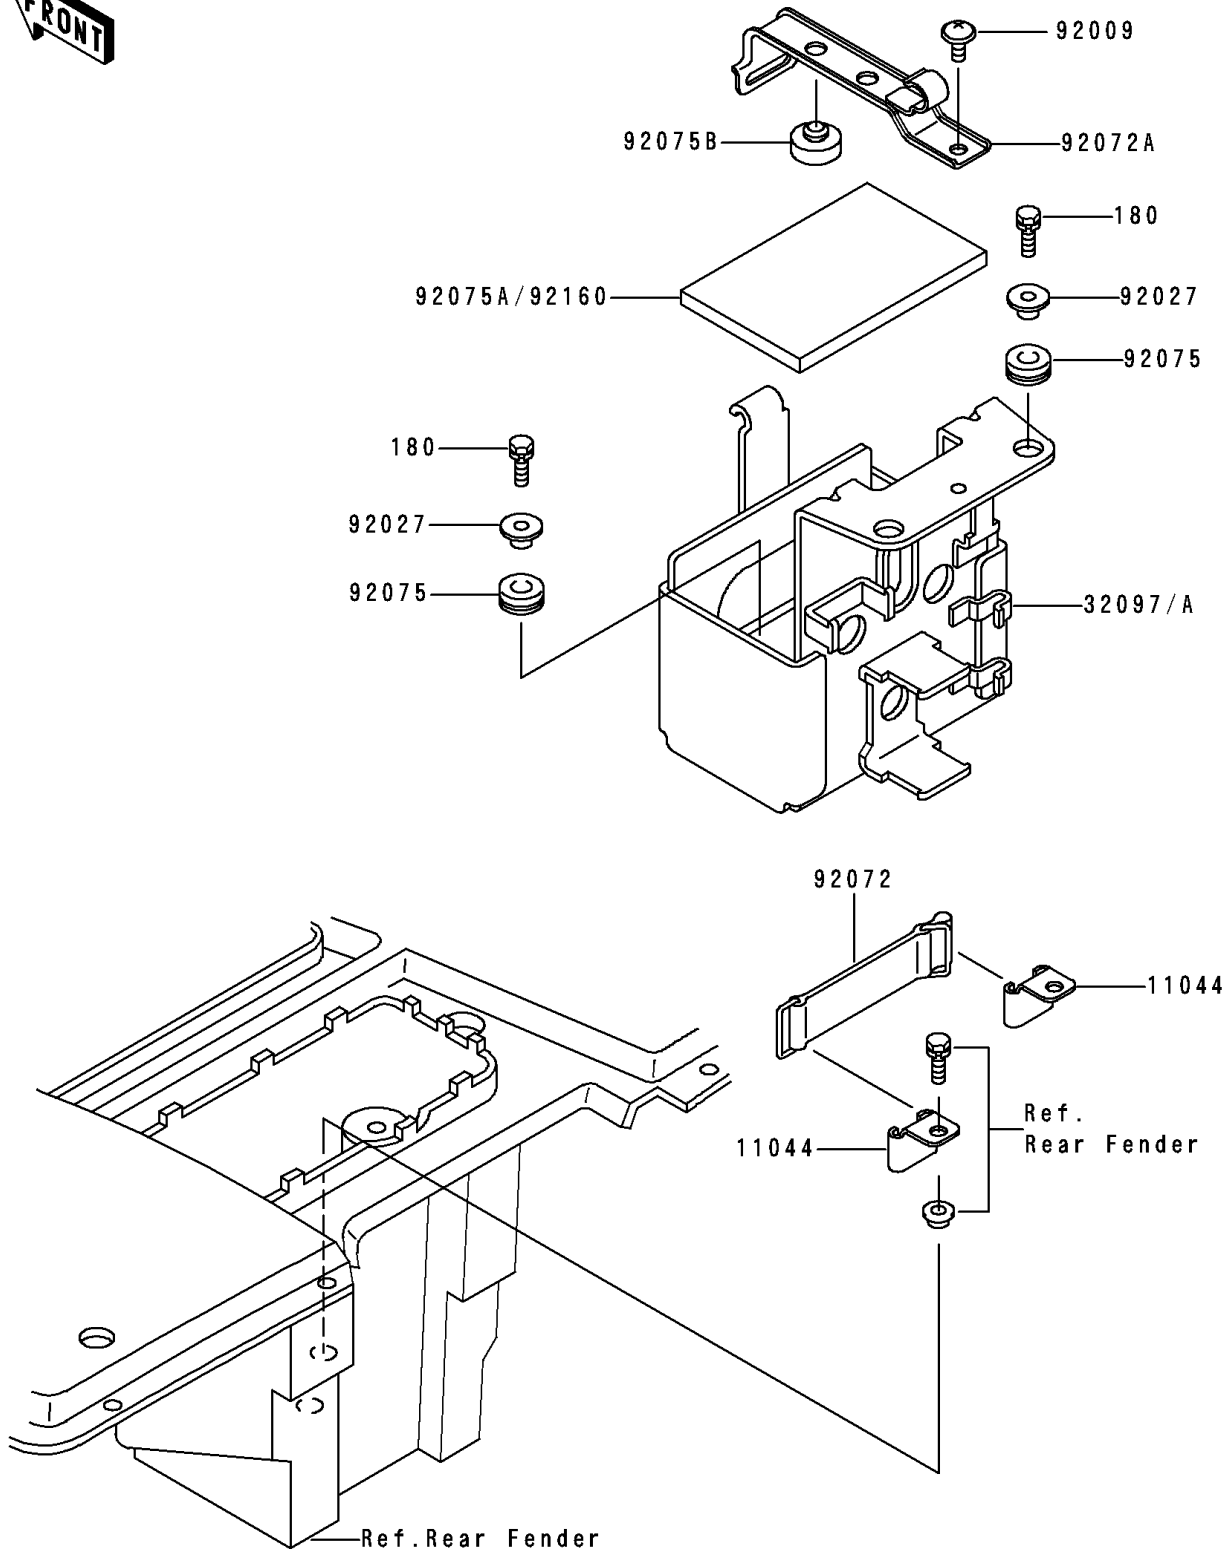

# 1991 Bayou 300 PARTS DIAGRAM

Battery Case

F2132

# 1991 Bayou 300 PARTS LIST

## Battery Case

| ITEM NAME                    | PART NUMBER | QUANTITY |
|------------------------------|-------------|----------|
| BOLT-UPSET-WS (Ref # 180)    | 180D0620    | 4        |
| BRACKET,TOOL (Ref # 11044)   | 11044-1535  | 2        |
| CASE-BATTERY (Ref # 32097A)  | 32097-1133  | 1        |
| SCREW,6X14 (Ref # 92009)     | 92009-1288  | 1        |
| COLLAR,L=9.6 (Ref # 92027)   | 92027-1045  | 4        |
| BAND (Ref # 92072)           | 92072-1044  | 1        |
| BAND,BATTERY (Ref # 92072A)  | 92072-1230  | 1        |
| DAMPER,FAN (Ref # 92075)     | 92075-1167  | 4        |
| DAMPER (Ref # 92075B)        | 92075-281   | 2        |
| DAMPER,BATTERY (Ref # 92160) | 92160-1100  | 1        |