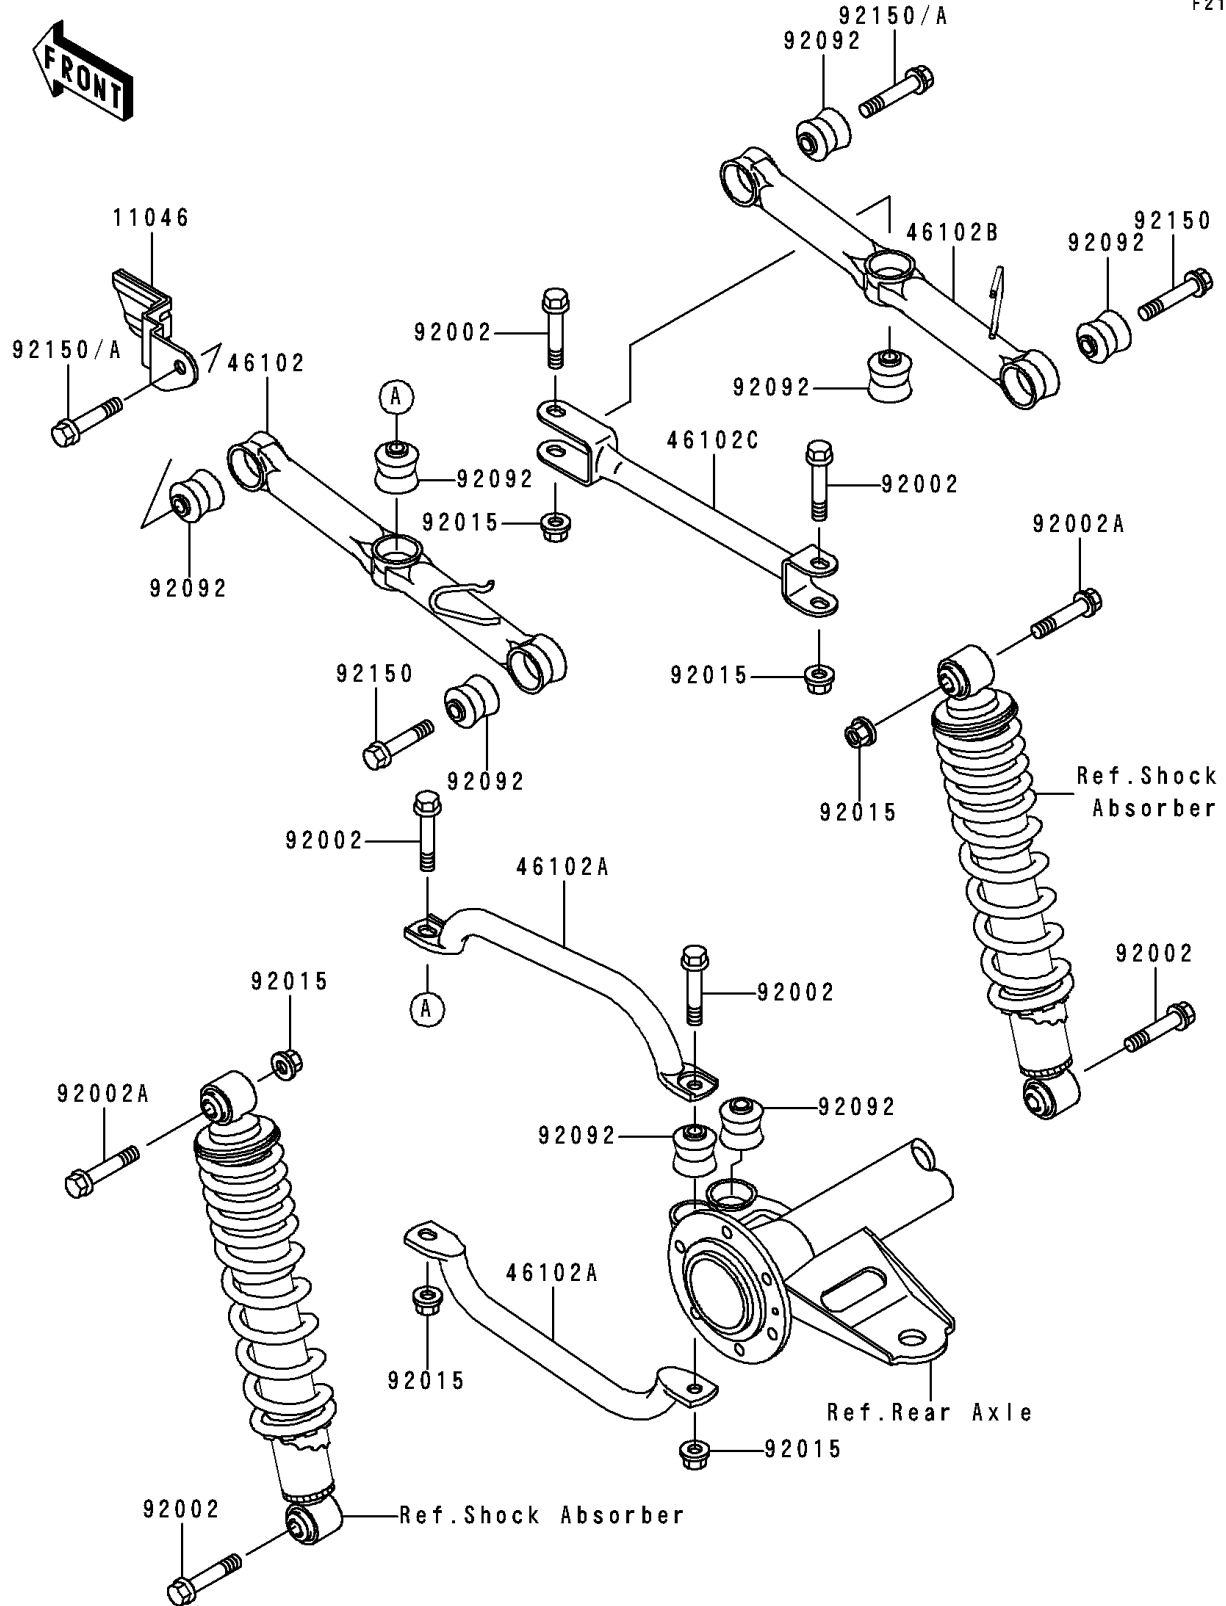

1988 Bayou 300 PARTS DIAGRAM

Rear Suspension

F2153

1988 Bayou 300 PARTS LIST

Rear Suspension

ITEM NAME	PART NUMBER	QUANTITY
BRACKET,FLAP GUARD (Ref # 11046)	11045-1946	1
ROD,SUSPENSION,RR,LH,OUTSIDE (Ref # 46102)	46102-1223	1
ROD,SUSPENSION,RR,LH,INSIDE (Ref # 46102A)	46102-1224	2
ROD,SUSPENSION,RR,RH,OUTSIDE (Ref # 46102B)	46102-1225	1
ROD,SUSPENSION,RR,RH,INSIDE (Ref # 46102C)	46102-1226	1
BOLT,FLANGED,10X53.5 (Ref # 92002)	92002-1529	6
BOLT,FLANGED,10X49 (Ref # 92002A)	92002-1562	2
NUT,LOCK,10MM (Ref # 92015)	92015-1597	6
BUSHING-RUBBER (Ref # 92092)	92092-1064	8
BOLT,FLANGED,10X49 (Ref # 92150)	92150-1048	4