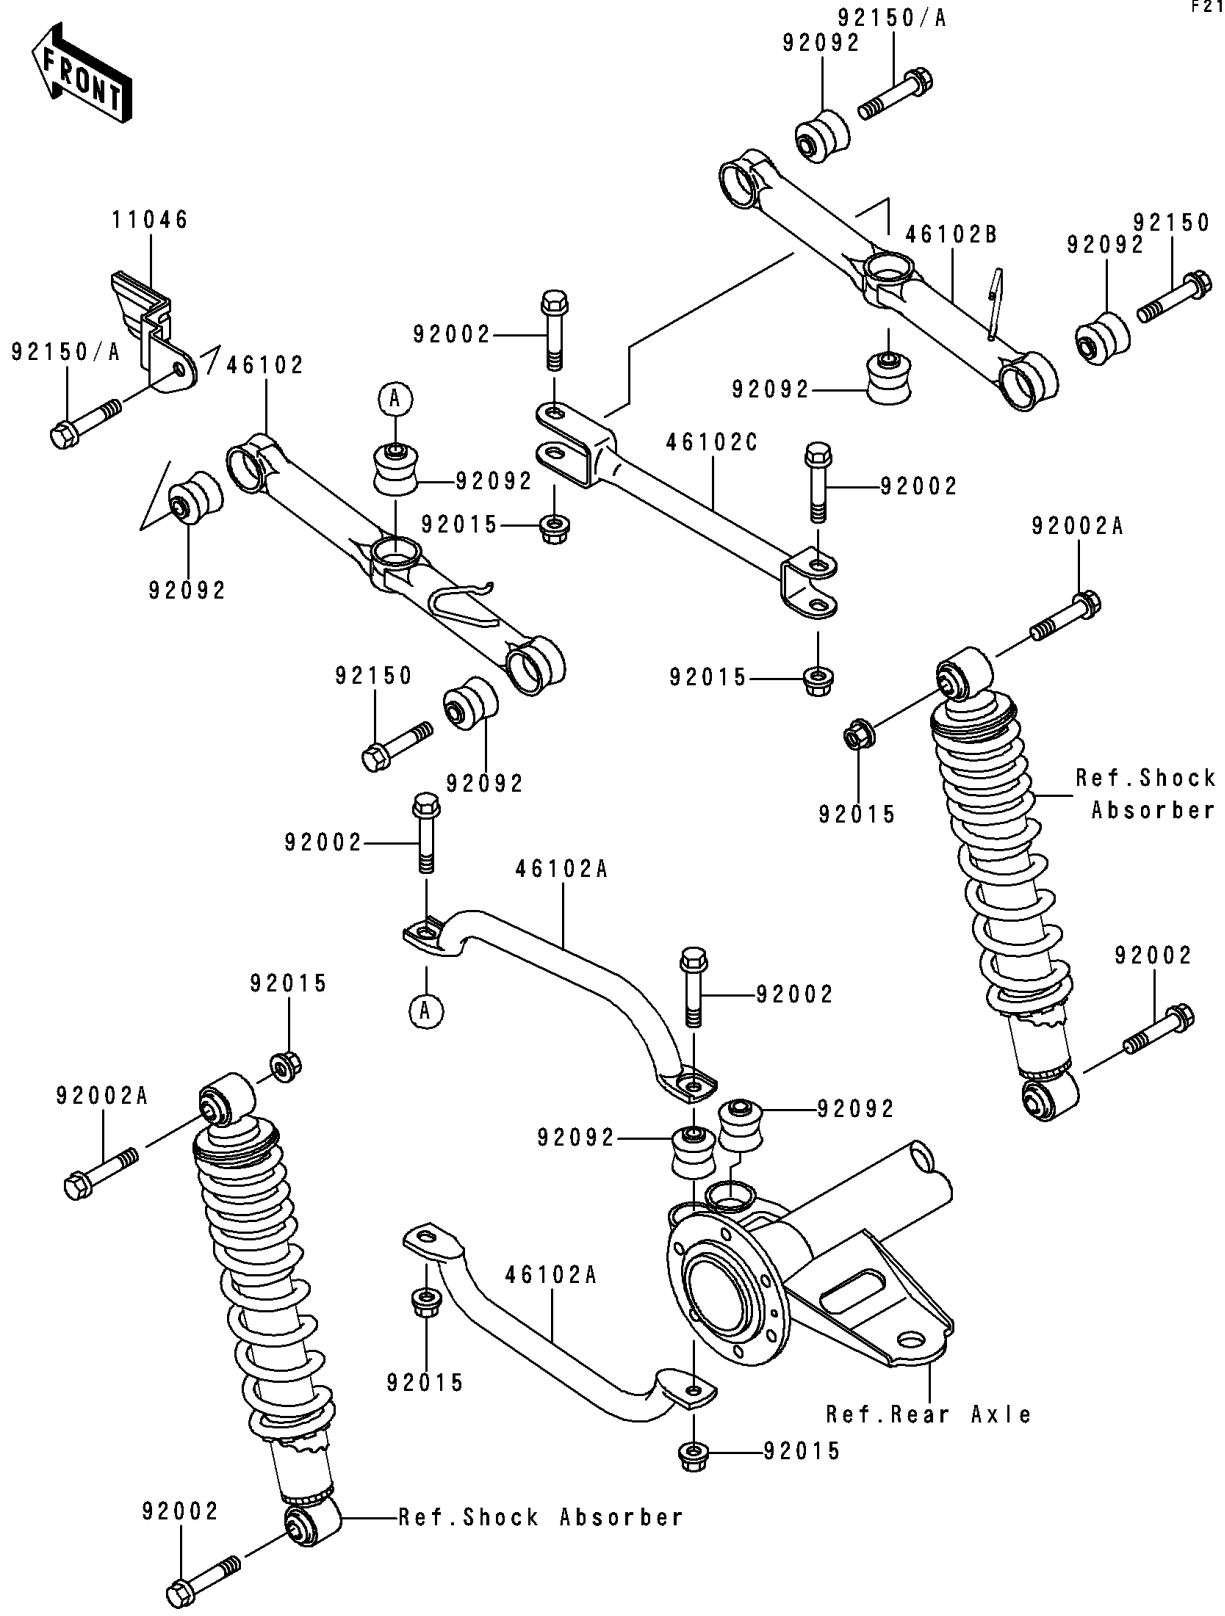

1989 Bayou 300 PARTS DIAGRAM

Rear Suspension

F2153

1989 Bayou 300 PARTS LIST

Rear Suspension

ITEM NAME	PART NUMBER	QUANTITY
BRACKET,FLAP GUARD (Ref # 11046)	11045-1946	1
ROD,SUSPENSION,RR,LH,OUTSIDE (Ref # 46102)	46102-1223	1
ROD,SUSPENSION,RR,LH,INSIDE (Ref # 46102A)	46102-1224	2
ROD,SUSPENSION,RR,RH,OUTSIDE (Ref # 46102B)	46102-1225	1
ROD,SUSPENSION,RR,RH,INSIDE (Ref # 46102C)	46102-1226	1
BOLT,FLANGED,10X53.5 (Ref # 92002)	92002-1529	6
BOLT,FLANGED,10X49 (Ref # 92002A)	92002-1562	2
NUT,LOCK,10MM (Ref # 92015)	92015-1597	6
BUSHING-RUBBER (Ref # 92092)	92092-1064	8
BOLT,FLANGED,10X49 (Ref # 92150)	92150-1048	4