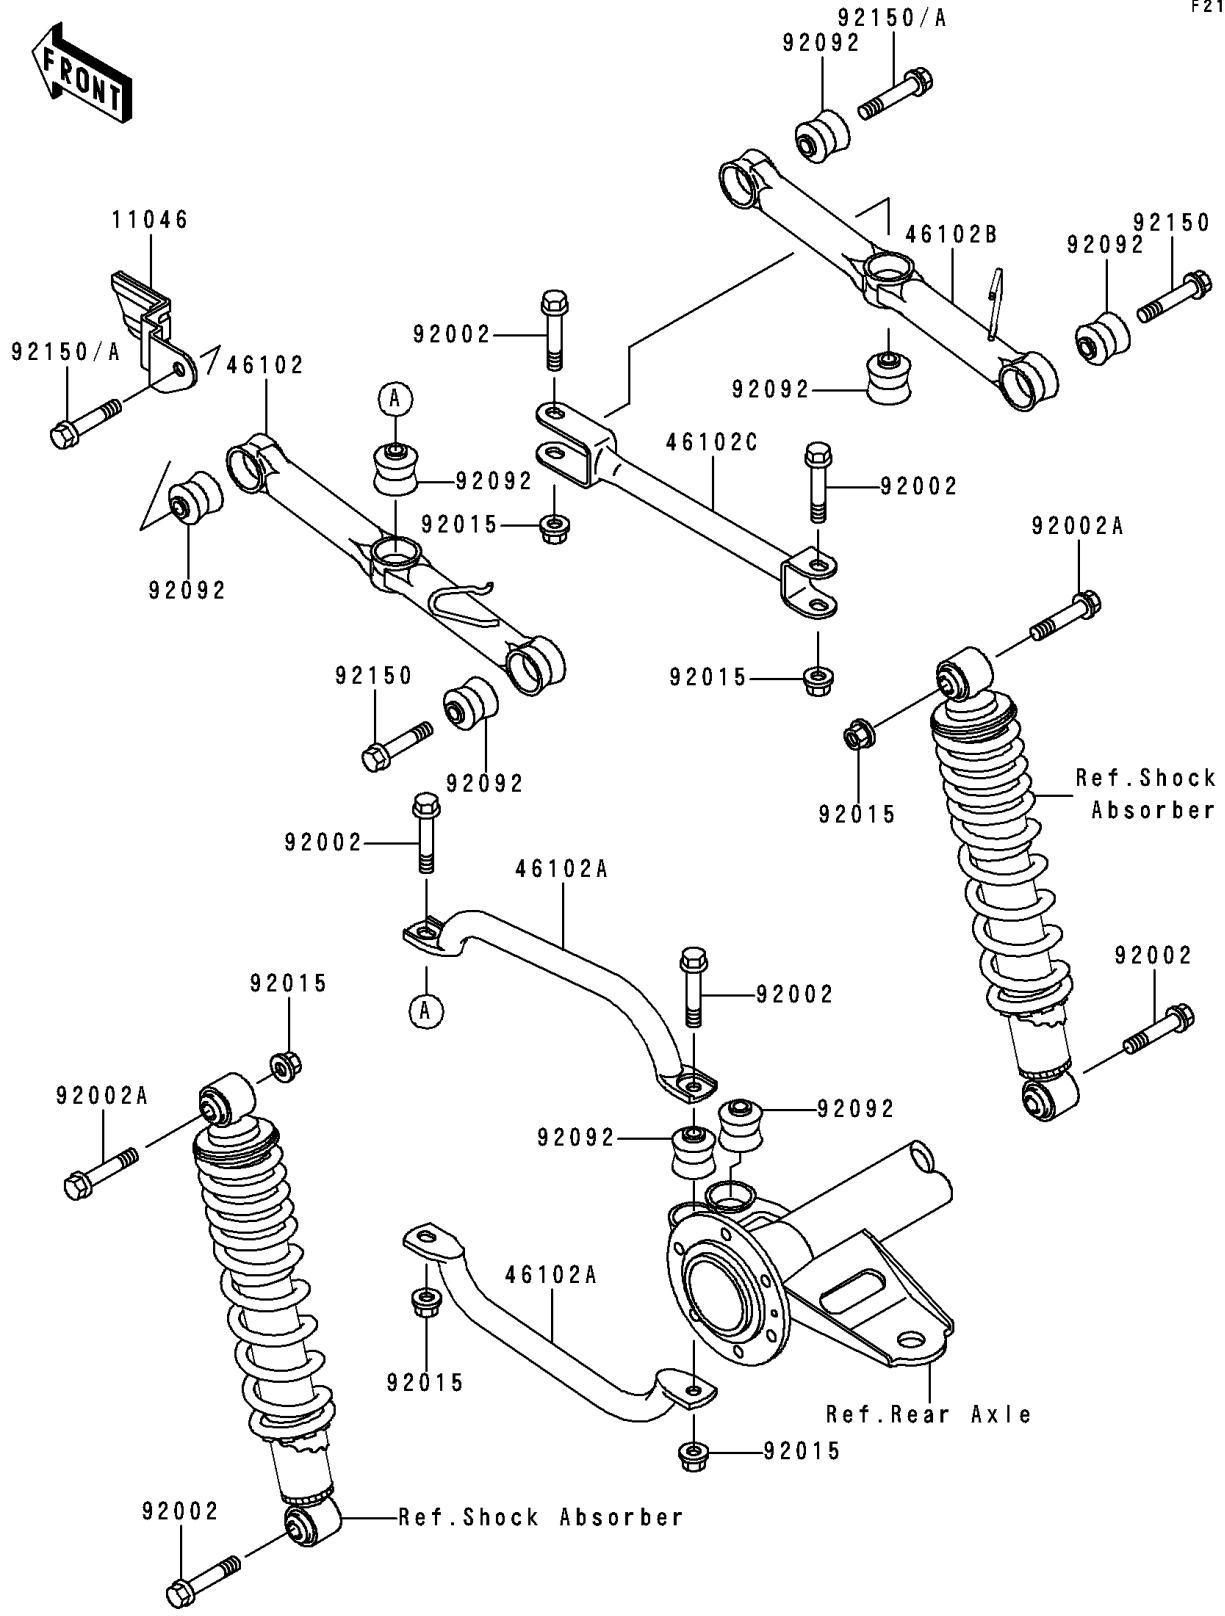

1990 Bayou 300 PARTS DIAGRAM

Rear Suspension

F2153

1990 Bayou 300 PARTS LIST

Rear Suspension

| ITEM NAME | PART NUMBER | QUANTITY |
|---|-------------|----------|
| BRACKET,FLAP GUARD (Ref # 11046) | 11045-1946 | 1 |
| ROD,SUSPENSION,RR,LH,OUTSIDE (Ref # 46102) | 46102-1223 | 1 |
| ROD,SUSPENSION,RR,LH,INSIDE (Ref # 46102A) | 46102-1224 | 2 |
| ROD,SUSPENSION,RR,RH,OUTSIDE (Ref # 46102B) | 46102-1225 | 1 |
| ROD,SUSPENSION,RR,RH,INSIDE (Ref # 46102C) | 46102-1226 | 1 |
| BOLT,FLANGED,10X53.5 (Ref # 92002) | 92002-1529 | 6 |
| BOLT,FLANGED,10X49 (Ref # 92002A) | 92002-1562 | 2 |
| NUT,LOCK,10MM (Ref # 92015) | 92015-1597 | 6 |
| BUSHING-RUBBER (Ref # 92092) | 92092-1064 | 8 |
| BOLT,FLANGED,10X49 (Ref # 92150) | 92150-1048 | 2 |
| BOLT,FLANGED,10X52 (Ref # 92150A) | 92150-1070 | 2 |