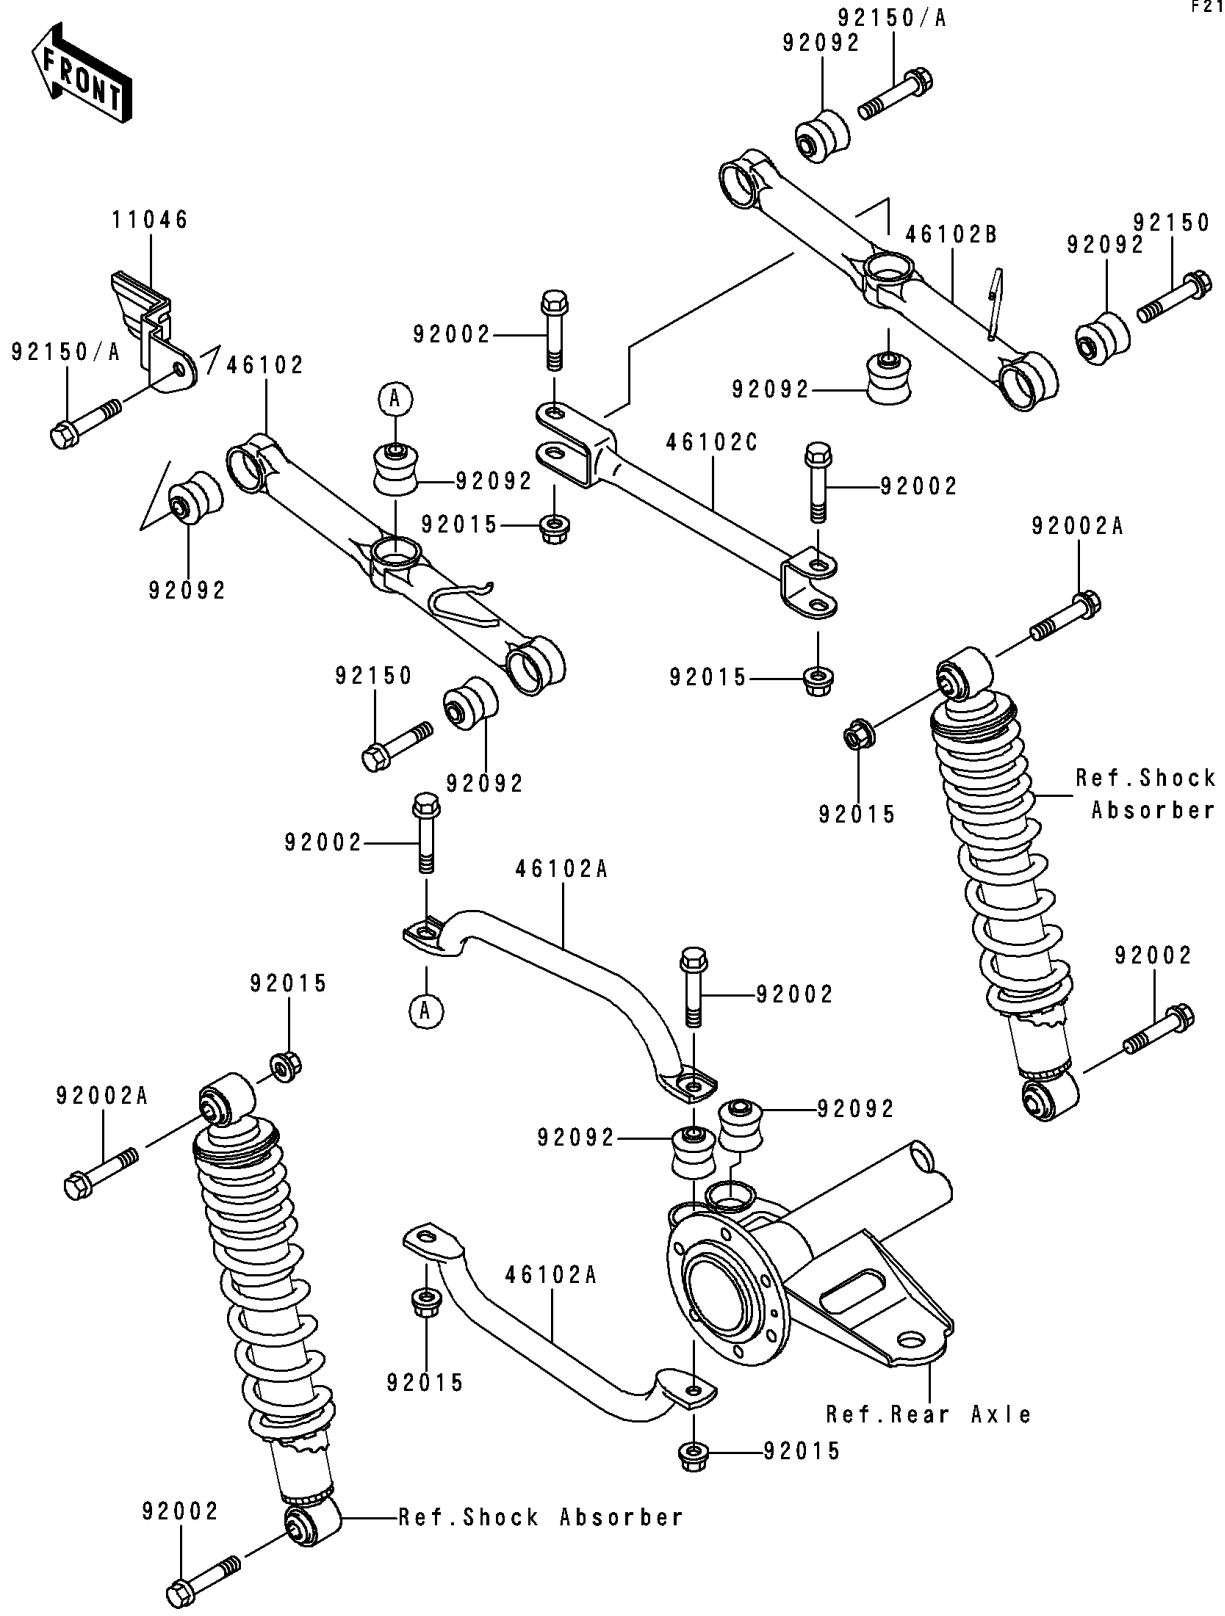

1991 Bayou 300 PARTS DIAGRAM

Rear Suspension

F2153

1991 Bayou 300 PARTS LIST

Rear Suspension

ITEM NAME	PART NUMBER	QUANTITY
BRACKET,FLAP GUARD (Ref # 11046)	11045-1946	1
ROD,SUSPENSION,RR,LH,OUTSIDE (Ref # 46102)	46102-1223	1
ROD,SUSPENSION,RR,LH,INSIDE (Ref # 46102A)	46102-1224	2
ROD,SUSPENSION,RR,RH,OUTSIDE (Ref # 46102B)	46102-1225	1
ROD,SUSPENSION,RR,RH,INSIDE (Ref # 46102C)	46102-1226	1
BOLT,FLANGED,10X53.5 (Ref # 92002)	92002-1529	6
BOLT,FLANGED,10X49 (Ref # 92002A)	92002-1562	2
NUT,LOCK,10MM (Ref # 92015)	92015-1597	6
BUSHING-RUBBER (Ref # 92092)	92092-1064	8
BOLT,FLANGED,10X49 (Ref # 92150)	92150-1048	2
BOLT,FLANGED,10X52 (Ref # 92150A)	92150-1070	2