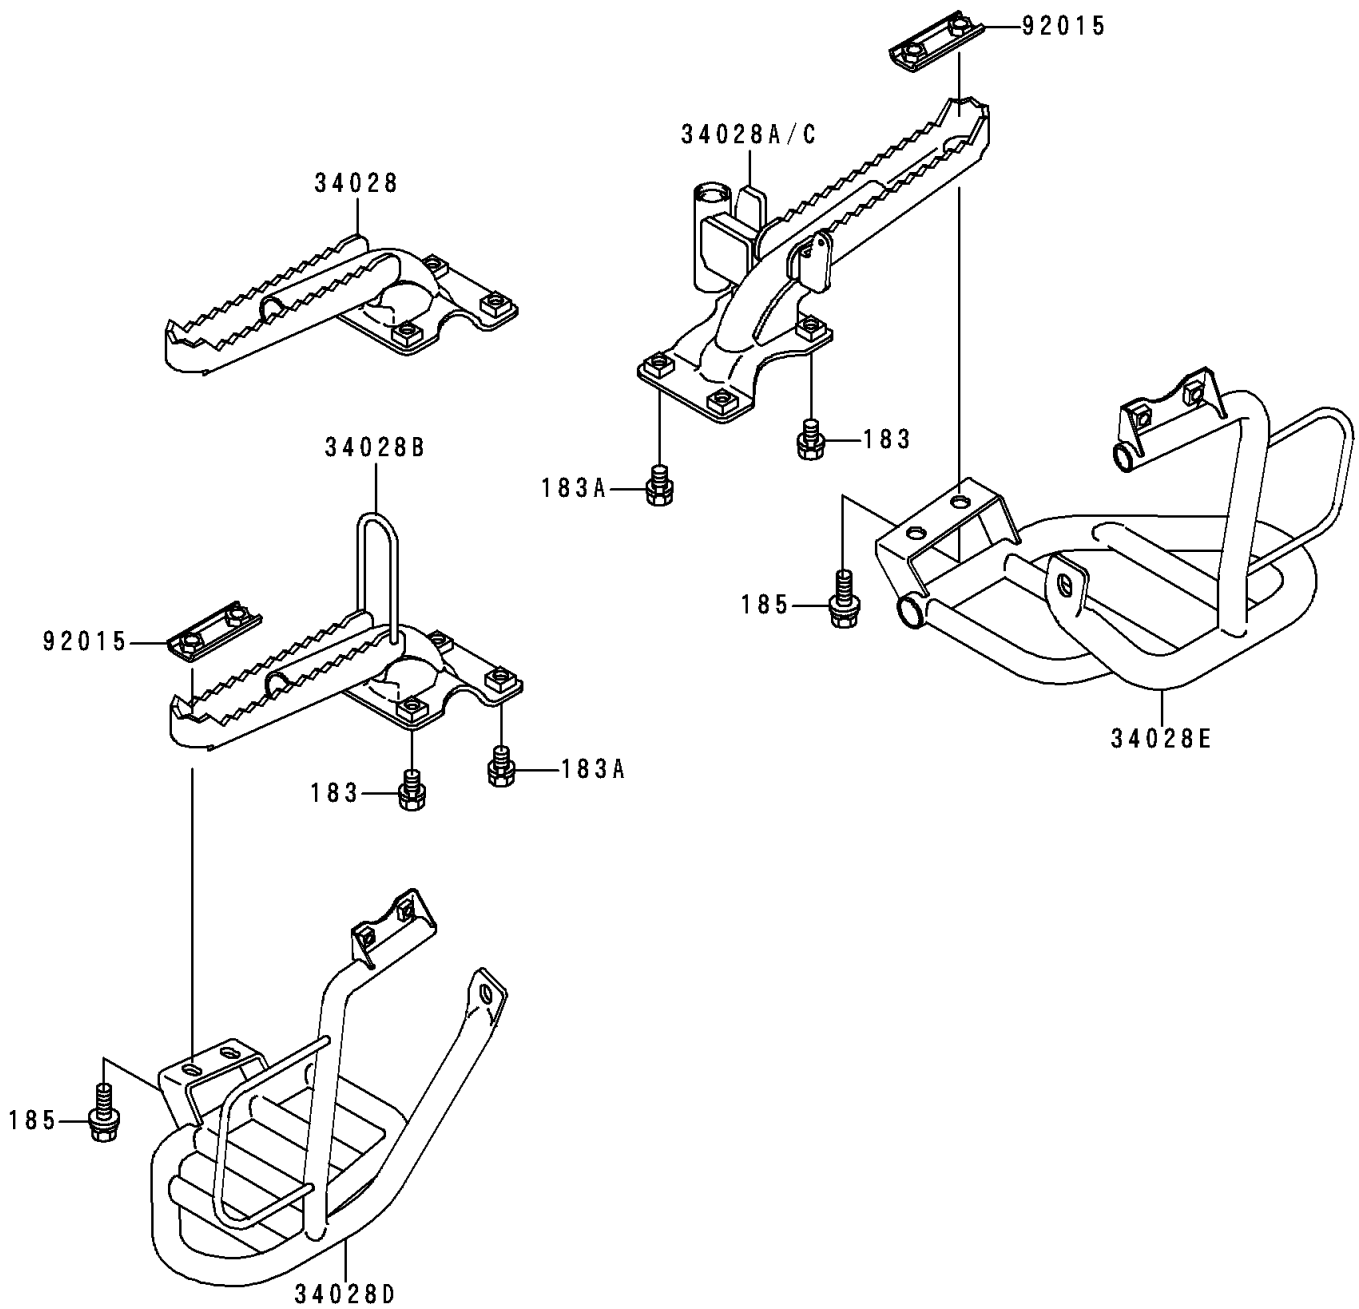

# 1989 Bayou 300 PARTS DIAGRAM

Step

F2160

# 1989 Bayou 300 PARTS LIST

Step

ITEM NAME	PART NUMBER	QUANTITY
BOLT-UPSET-WS-SMALL (Ref # 183)	183H0814	4
BOLT-UPSET-WS-SMALL (Ref # 183A)	183H0818	4
STEP,LH (Ref # 34028B)	34028-1271	1
STEP,RH (Ref # 34028C)	34028-1279	1