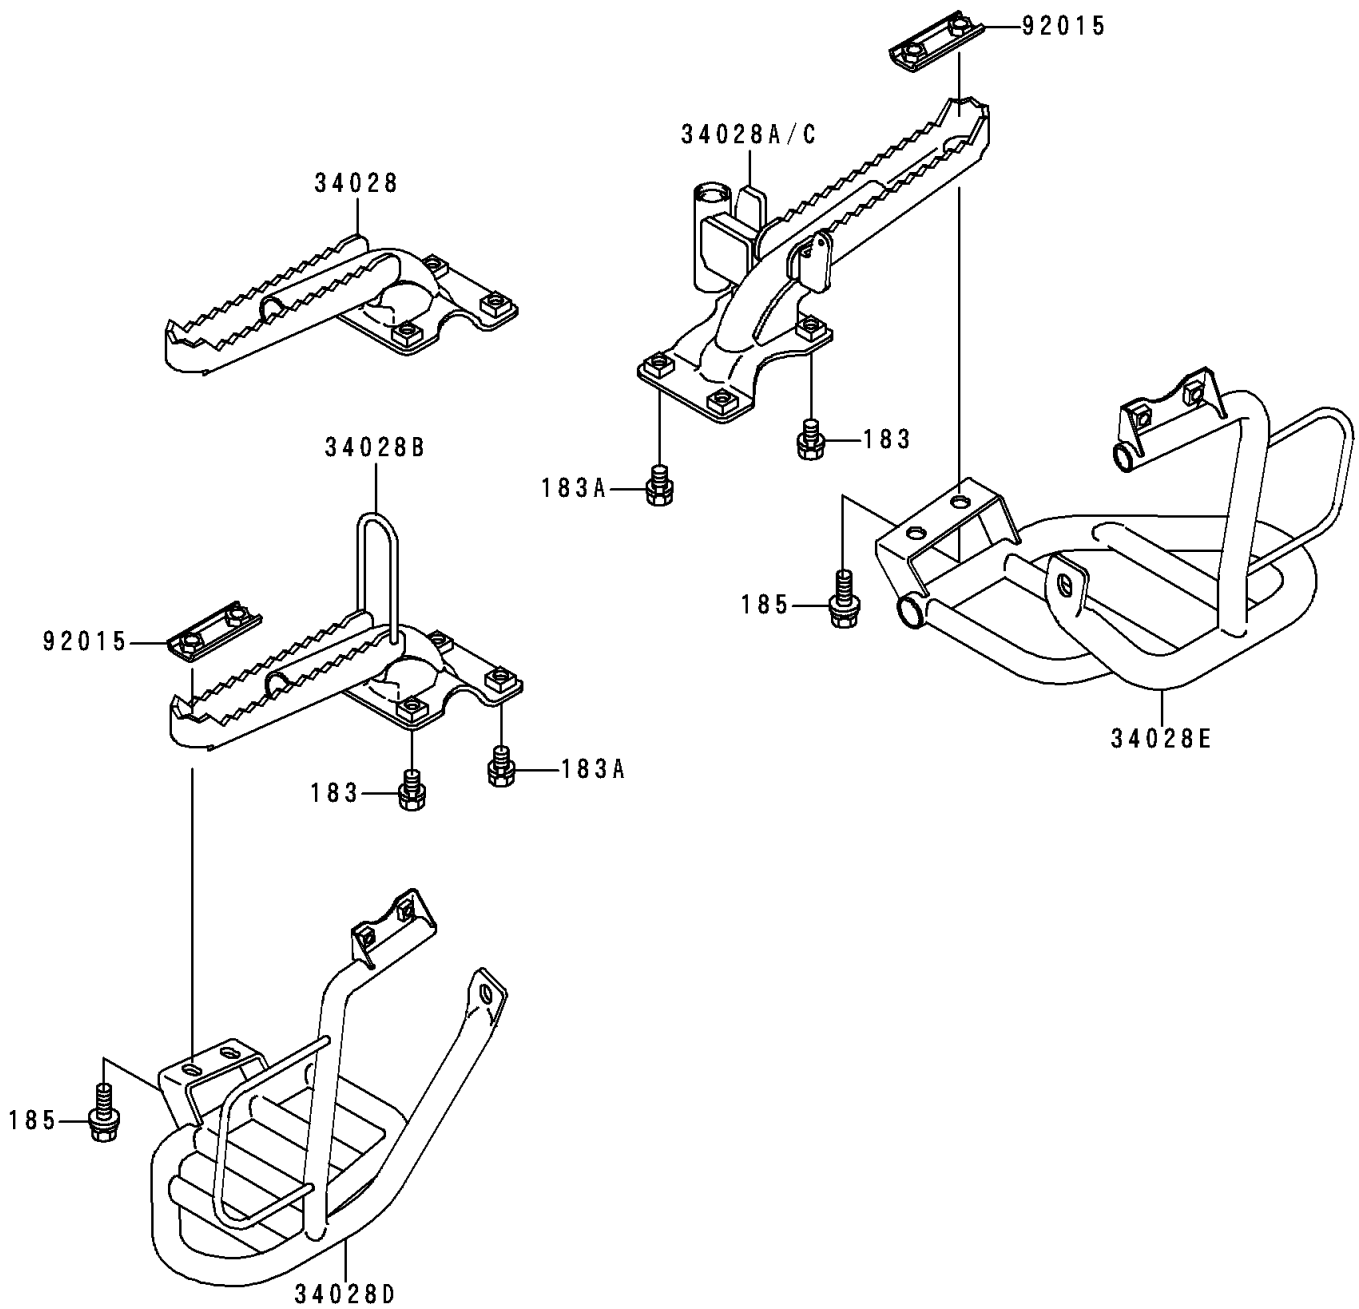

1991 Bayou 300 PARTS DIAGRAM

Step

F2160

1991 Bayou 300 PARTS LIST

Step

ITEM NAME	PART NUMBER	QUANTITY
BOLT-UPSET-WS-SMALL (Ref # 183)	183H0814	4
BOLT-UPSET-WS-SMALL (Ref # 183A)	183H0818	4
BOLT-UPSET-WSP-SMALL,8X20 (Ref # 185)	185C0820	4
STEP,LH (Ref # 34028B)	34028-1271	1
STEP,RH (Ref # 34028C)	34028-1279	1
STEP,FOOT BOARD,LH (Ref # 34028D)	34028-1310	1
STEP,FOOT BOARD,RH (Ref # 34028E)	34028-1311	1
NUT (Ref # 92015)	92015-1732	2