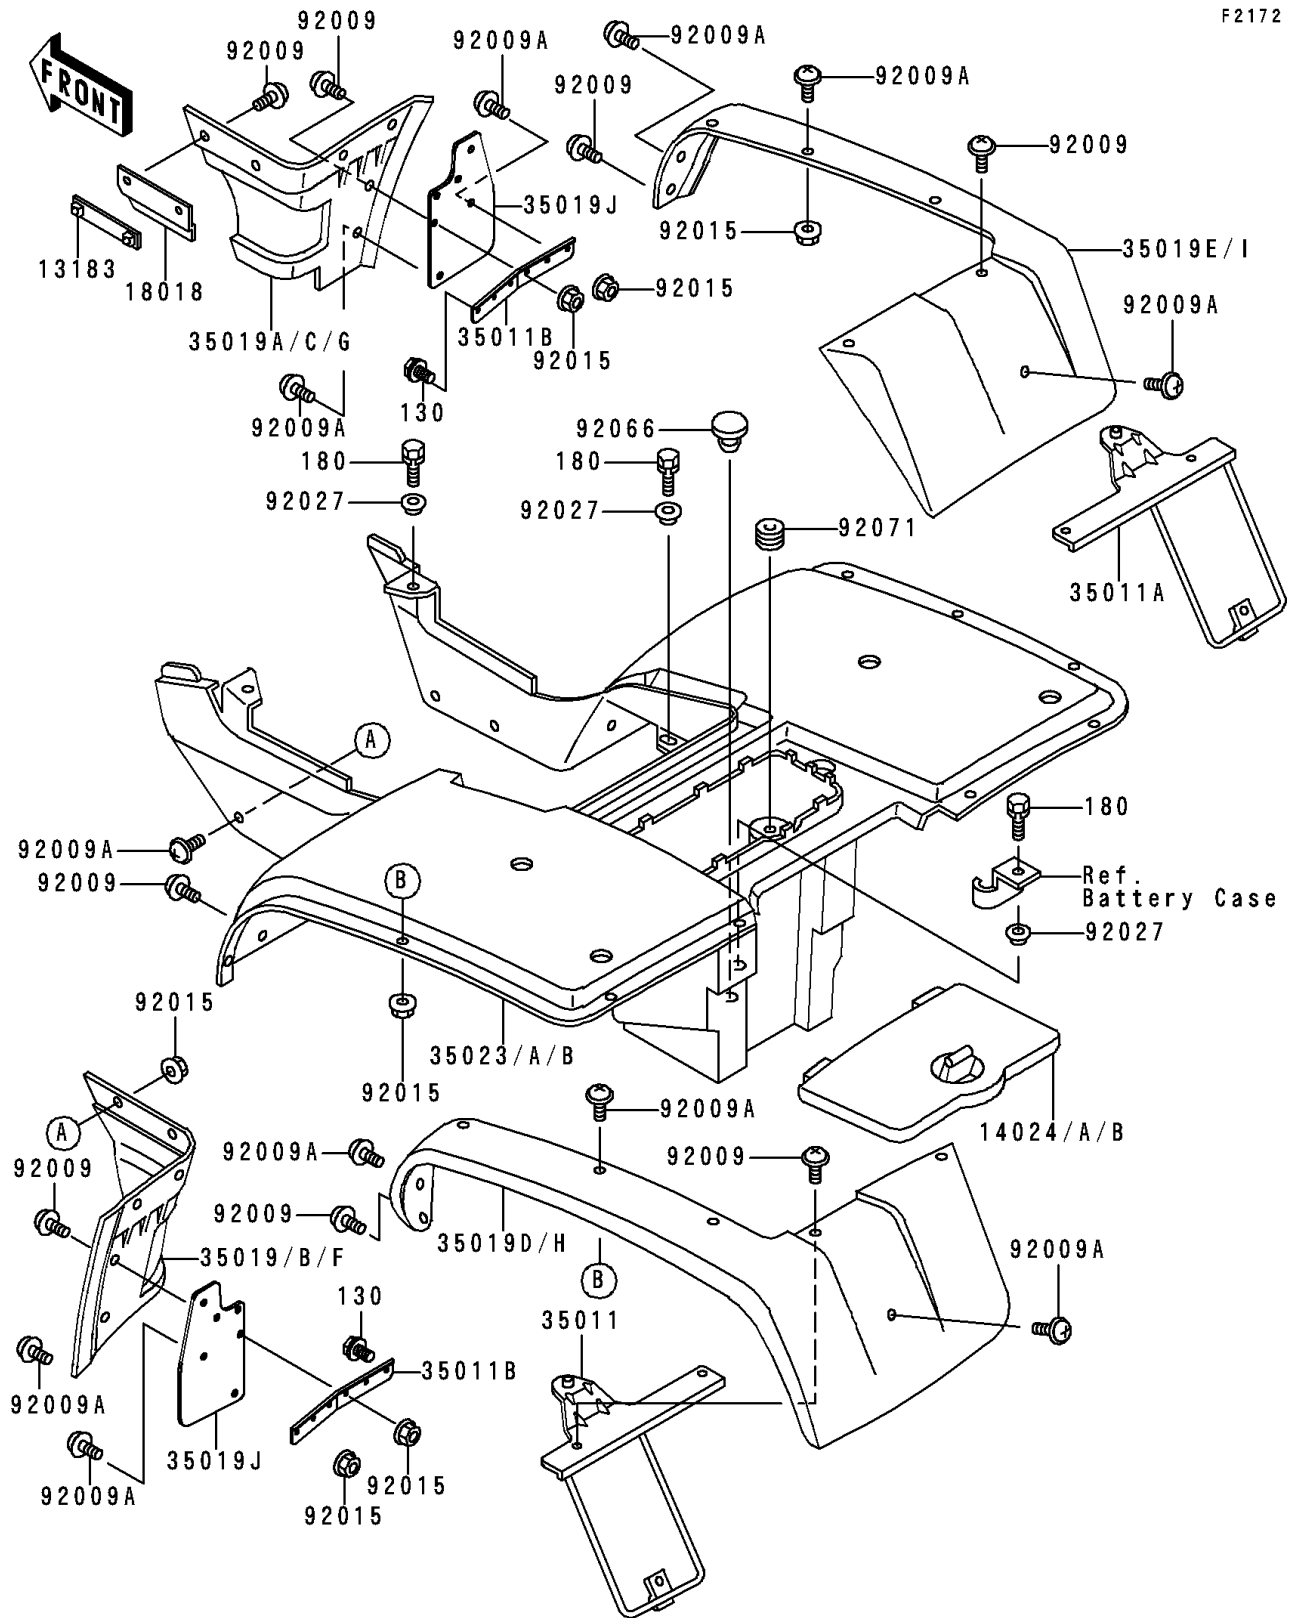

1989 Bayou 300 PARTS DIAGRAM

Rear Fender

F2172

1989 Bayou 300 PARTS LIST

Rear Fender

ITEM NAME	PART NUMBER	QUANTITY
BOLT-UPSET-WS (Ref # 180)	180D0618	6
PLATE,HEAT GUARD (Ref # 13183)	13183-1035	1
COVER,REAR FENDER,BLACK (Ref # 14024)	14024-1095-6D	1
COVER,REAR FENDER,F.RED (Ref # 14024B)	14024-1095-6L	1
PLATE-HEAT GUARD (Ref # 18018)	18018-1071	1
STAY,REAR FLAP,LH (Ref # 35011)	35011-1418	1
STAY,REAR FLAP,RH (Ref # 35011A)	35011-1419	1
FLAP,RR,LWR,LH (Ref # 35019)	35019-1152	1
FLAP,RR,LWR,RH (Ref # 35019A)	35019-1153	1
FLAP,RR,LH (Ref # 35019D)	35019-1210	1
FLAP,RR,RH (Ref # 35019E)	35019-1211	1
FENDER-REAR,BLACK (Ref # 35023)	35023-1139-6D	1
FENDER-REAR,F.RED (Ref # 35023B)	35023-1139-6L	1
SCREW,6X18,BLACK (Ref # 92009)	92009-1181	6
SCREW,6X14 (Ref # 92009A)	92009-1288	16
NUT,LOCK,FLANGED,6MM (Ref # 92015)	92015-1675	14
COLLAR,L=5.6 (Ref # 92027)	92027-1933	6
PLUG,11X3.2 (Ref # 92066)	92074-038	1
GROMMET (Ref # 92071)	92071-1131	1