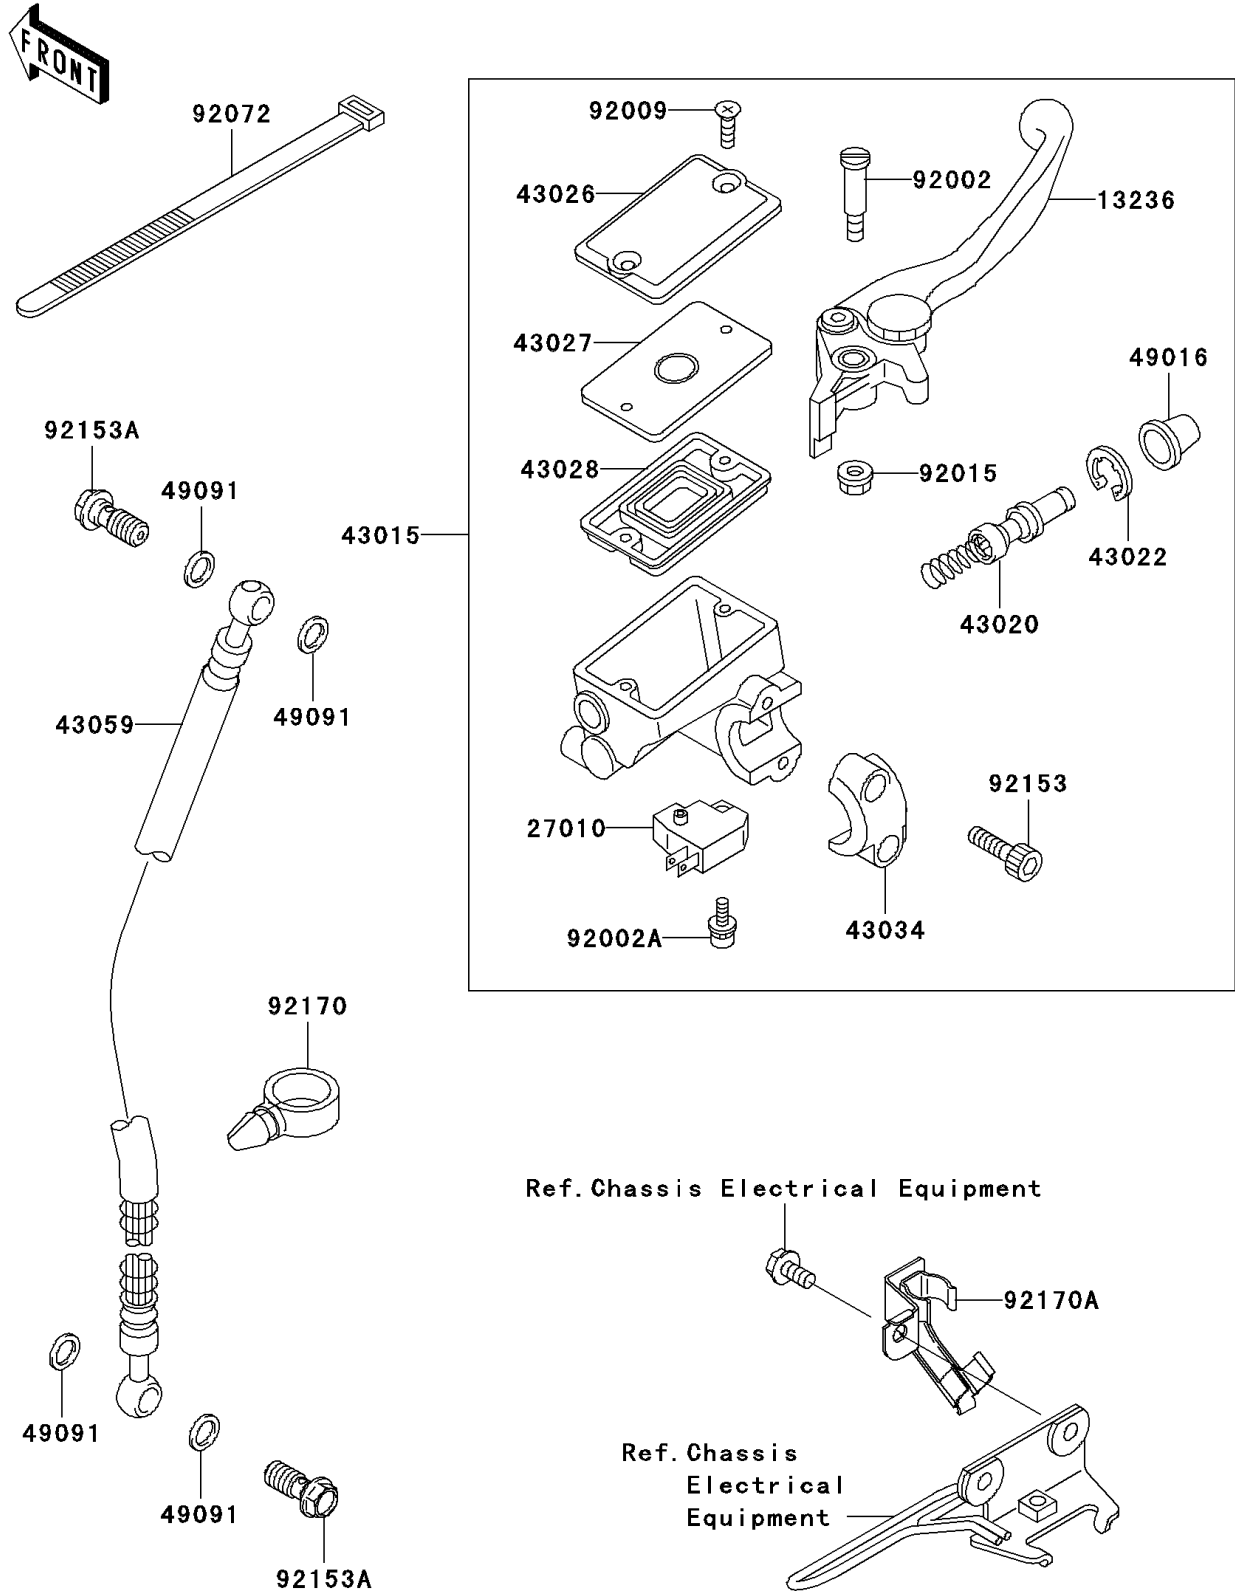

2006 Ninja® 500R PARTS DIAGRAM

Front Master Cylinder

F2291

2006 Ninja® 500R PARTS LIST

Front Master Cylinder

ITEM NAME	PART NUMBER	QUANTITY
LEVER-COMP,FRONT BRAKE (Ref # 13236)	13236-1185	1
SWITCH,BRAKE (Ref # 27010)	27010-0025	1
CYLINDER-ASSY-MASTER,FR (Ref # 43015)	43015-1479	1
PISTON-COMP-BRAKE,FR (Ref # 43020)	43020-1056	1
STOPPER-BRAKE,PISTON (Ref # 43022)	43022-1010	1
CAP-BRAKE (Ref # 43026)	43026-1076	1
PLATE-DIAPHRAGM (Ref # 43027)	43027-1055	1
DIAPHRAGM,MASTER CYLINDER (Ref # 43028)	43028-1058	1
HOLDER-BRAKE,MASTER CYLINDER (Ref # 43034)	43034-1053	1
HOSE-BRAKE,FR (Ref # 43059)	43059-1860	1
COVER-SEAL,MASTER CYLINDER (Ref # 49016)	49016-1044	1
WASHER-SEAL,10.1X14.5X1.5 (Ref # 49091)	49091-0001	4
BOLT,LEVER SET,BLACK (Ref # 92002)	92002-1322	1
BOLT,SCREW,4X12 (Ref # 92002A)	92002-1323	1
SCREW,4MM (Ref # 92009)	92009-1458	2
NUT,FLANGED,6MM,BLACK (Ref # 92015)	92015-1233	1
BAND,L=202 (Ref # 92072)	92072-1195	1
BOLT,SOCKET,6X20 (Ref # 92153)	92153-0417	2
BOLT,OIL,L=23 (Ref # 92153A)	92153-0627	2
CLAMP (Ref # 92170)	92170-1067	1
CLAMP,HOSE (Ref # 92170A)	92170-1499	1