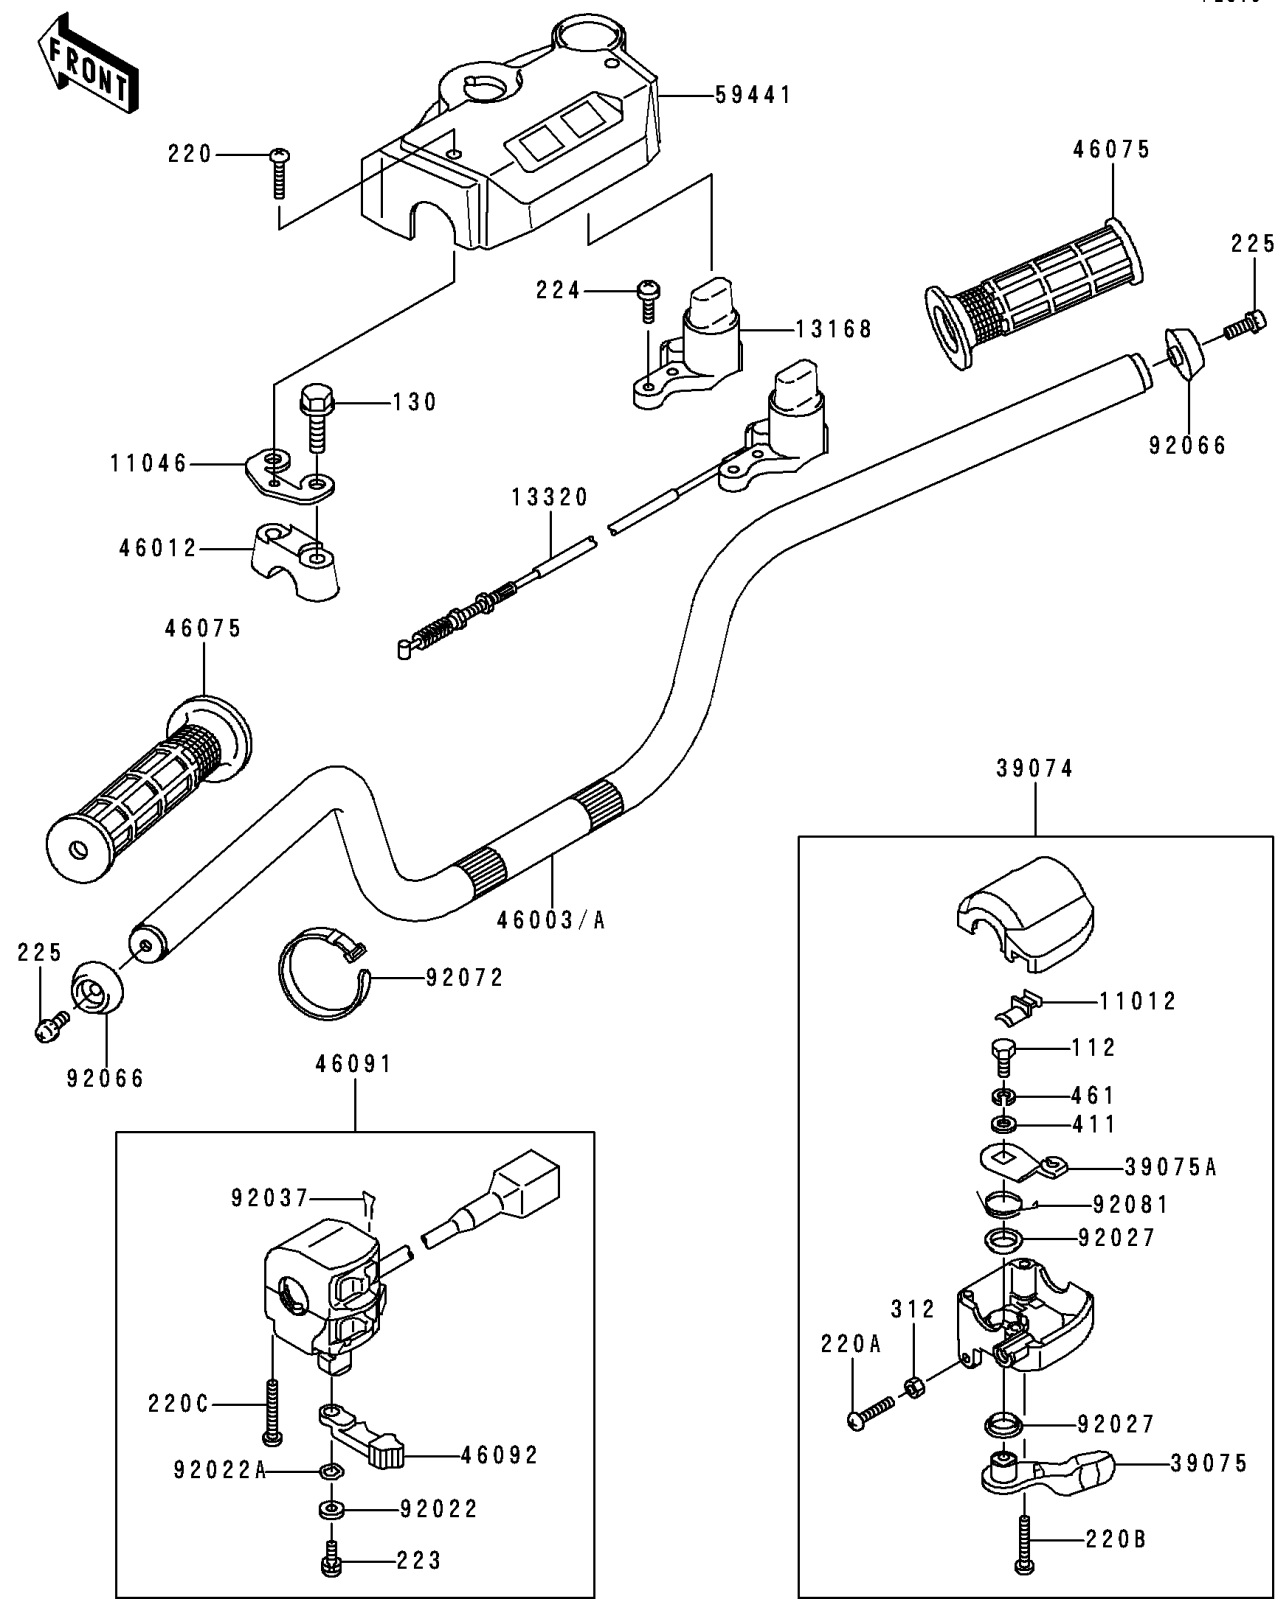

1988 Bayou 300 PARTS DIAGRAM

Handlebar

F2310

1988 Bayou 300 PARTS LIST

Handlebar

ITEM NAME	PART NUMBER	QUANTITY
BOLT-UPSET (Ref # 112)	112D0614	1
BOLT-FLANGED,8X55 (Ref # 130)	130G0855	4
SCREW-PAN-CROS,4X20 (Ref # 220)	220C0420	2
SCREW-PAN-CROS (Ref # 220A)	220C0525	1
SCREW-PAN-CROS (Ref # 220B)	220C0530	2
SCREW-PAN-CROS (Ref # 220C)	220C0535	2
SCREW-PAN-WS-CROS (Ref # 223)	223C0512	1
SCREW-PAN-WP-CROS,5X20 (Ref # 224)	224B0520	2
SCREW-PAN-WSP-CROS,6X20 (Ref # 225)	225C0620	2
NUT-HEX (Ref # 312)	312C0500	1
WASHER-PLAIN,6MM (Ref # 411)	411E0600	1
WASHER-SPRING (Ref # 461)	461L0600	1
CAP (Ref # 11012)	11012-1425	1
BRACKET,HANDLE COVER (Ref # 11046)	11045-1925	2
LEVER,REVERSE (Ref # 13168)	13168-1412	1
LEVER-ASSY-THROTTLE (Ref # 39074)	39074-1052	1
LEVER-THROTTLE (Ref # 39075)	39075-1053	1
LEVER-THROTTLE,ARM (Ref # 39075A)	39075-1054	1
HANDLE (Ref # 46003)	46003-1236	1
HOLDER-HANDLE (Ref # 46012)	46012-1168	2
GRIP (Ref # 46075)	46075-1056	2
HOUSING-ASSY-CONTROL,LH (Ref # 46091)	46091-1462	1
LEVER-GRIP,CHOKE (Ref # 46092)	46092-1149	1
COVER-HANDLE (Ref # 59441)	59441-1077	1
WASHER,5MM (Ref # 92022)	92022-1837	1
WASHER,WAVE,5MM (Ref # 92022A)	92022-1838	1
COLLAR (Ref # 92027)	92027-1982	2
CLAMP,CLIP (Ref # 92037)	92037-1836	1
PLUG,HANDLE (Ref # 92066)	92066-1191	2

1988 Bayou 300 PARTS LIST

Handlebar

ITEM NAME	PART NUMBER	QUANTITY
BAND,L=149 (Ref # 92072)	92072-031	1
SPRING (Ref # 92081)	92081-1685	1