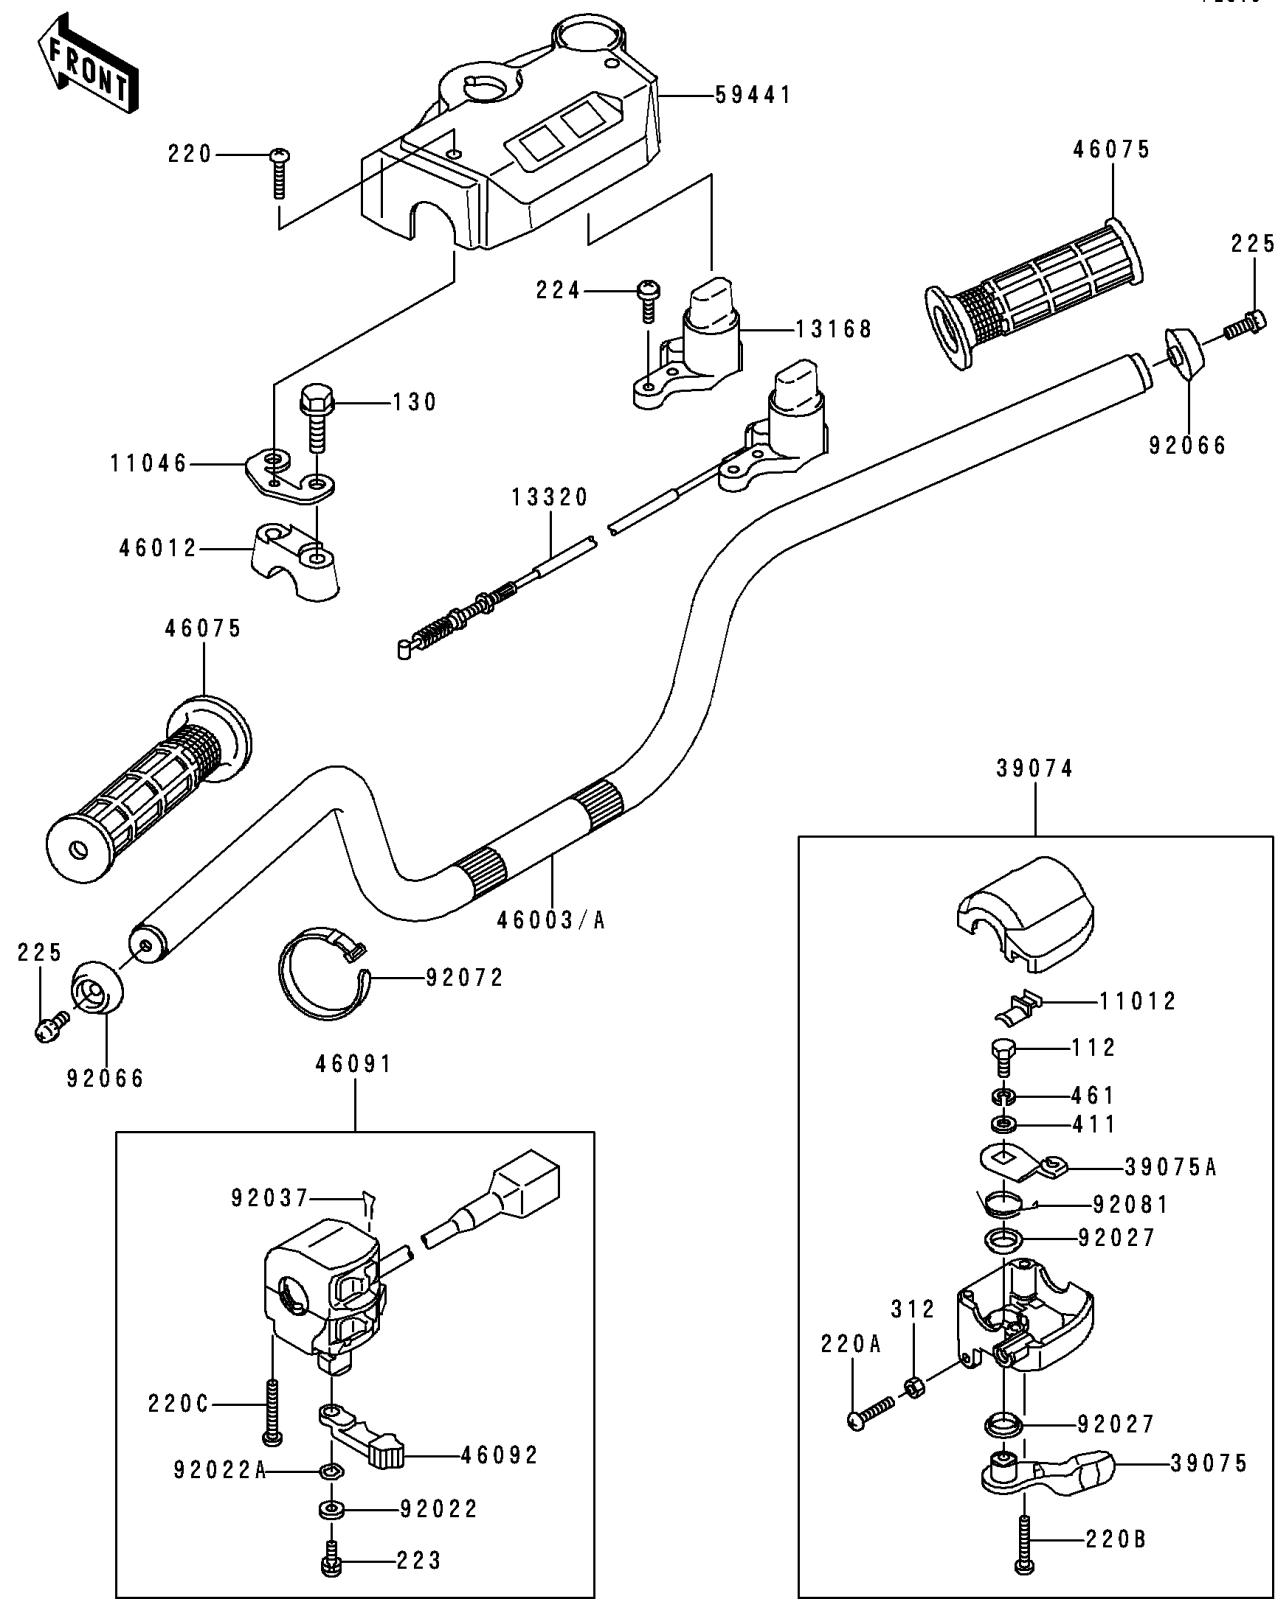

1989 Bayou 300 PARTS DIAGRAM

Handlebar

F2310

1989 Bayou 300 PARTS LIST

Handlebar

ITEM NAME	PART NUMBER	QUANTITY
BOLT-UPSET (Ref # 112)	112D0614	1
BOLT-FLANGED,8X55 (Ref # 130)	130G0855	4
SCREW-PAN-CROS,4X20 (Ref # 220)	220C0420	2
SCREW-PAN-CROS (Ref # 220A)	220C0525	1
SCREW-PAN-CROS (Ref # 220B)	220C0530	2
SCREW-PAN-CROS (Ref # 220C)	220C0535	2
SCREW-PAN-WS-CROS (Ref # 223)	223C0512	1
SCREW-PAN-WP-CROS,5X20 (Ref # 224)	224B0520	2
SCREW-PAN-WSP-CROS,6X20 (Ref # 225)	225C0620	2
NUT-HEX (Ref # 312)	312C0500	1
WASHER-PLAIN,6MM (Ref # 411)	411E0600	1
WASHER-SPRING (Ref # 461)	461L0600	1
CAP (Ref # 11012)	11012-1425	1
BRACKET,HANDLE COVER (Ref # 11046)	11045-1925	2
LEVER,REVERSE (Ref # 13168)	13168-1412	1
LEVER-ASSY-THROTTLE (Ref # 39074)	39074-1052	1
LEVER-THROTTLE (Ref # 39075)	39075-1053	1
LEVER-THROTTLE,ARM (Ref # 39075A)	39075-1054	1
HANDLE (Ref # 46003A)	46003-1292	1
HOLDER-HANDLE (Ref # 46012)	46012-1168	2
GRIP (Ref # 46075)	46075-1056	2
HOUSING-ASSY-CONTROL,LH (Ref # 46091)	46091-1462	1
LEVER-GRIP,CHOKE (Ref # 46092)	46092-1149	1
COVER-HANDLE (Ref # 59441)	59441-1077	1
WASHER,5MM (Ref # 92022)	92022-1837	1
WASHER,WAVE,5MM (Ref # 92022A)	92022-1838	1
COLLAR (Ref # 92027)	92027-1982	2
CLAMP,CLIP (Ref # 92037)	92037-1836	1
PLUG,HANDLE (Ref # 92066)	92066-1191	2

1989 Bayou 300 PARTS LIST

Handlebar

ITEM NAME	PART NUMBER	QUANTITY
BAND,L=149 (Ref # 92072)	92072-031	1
SPRING (Ref # 92081)	92081-1685	1