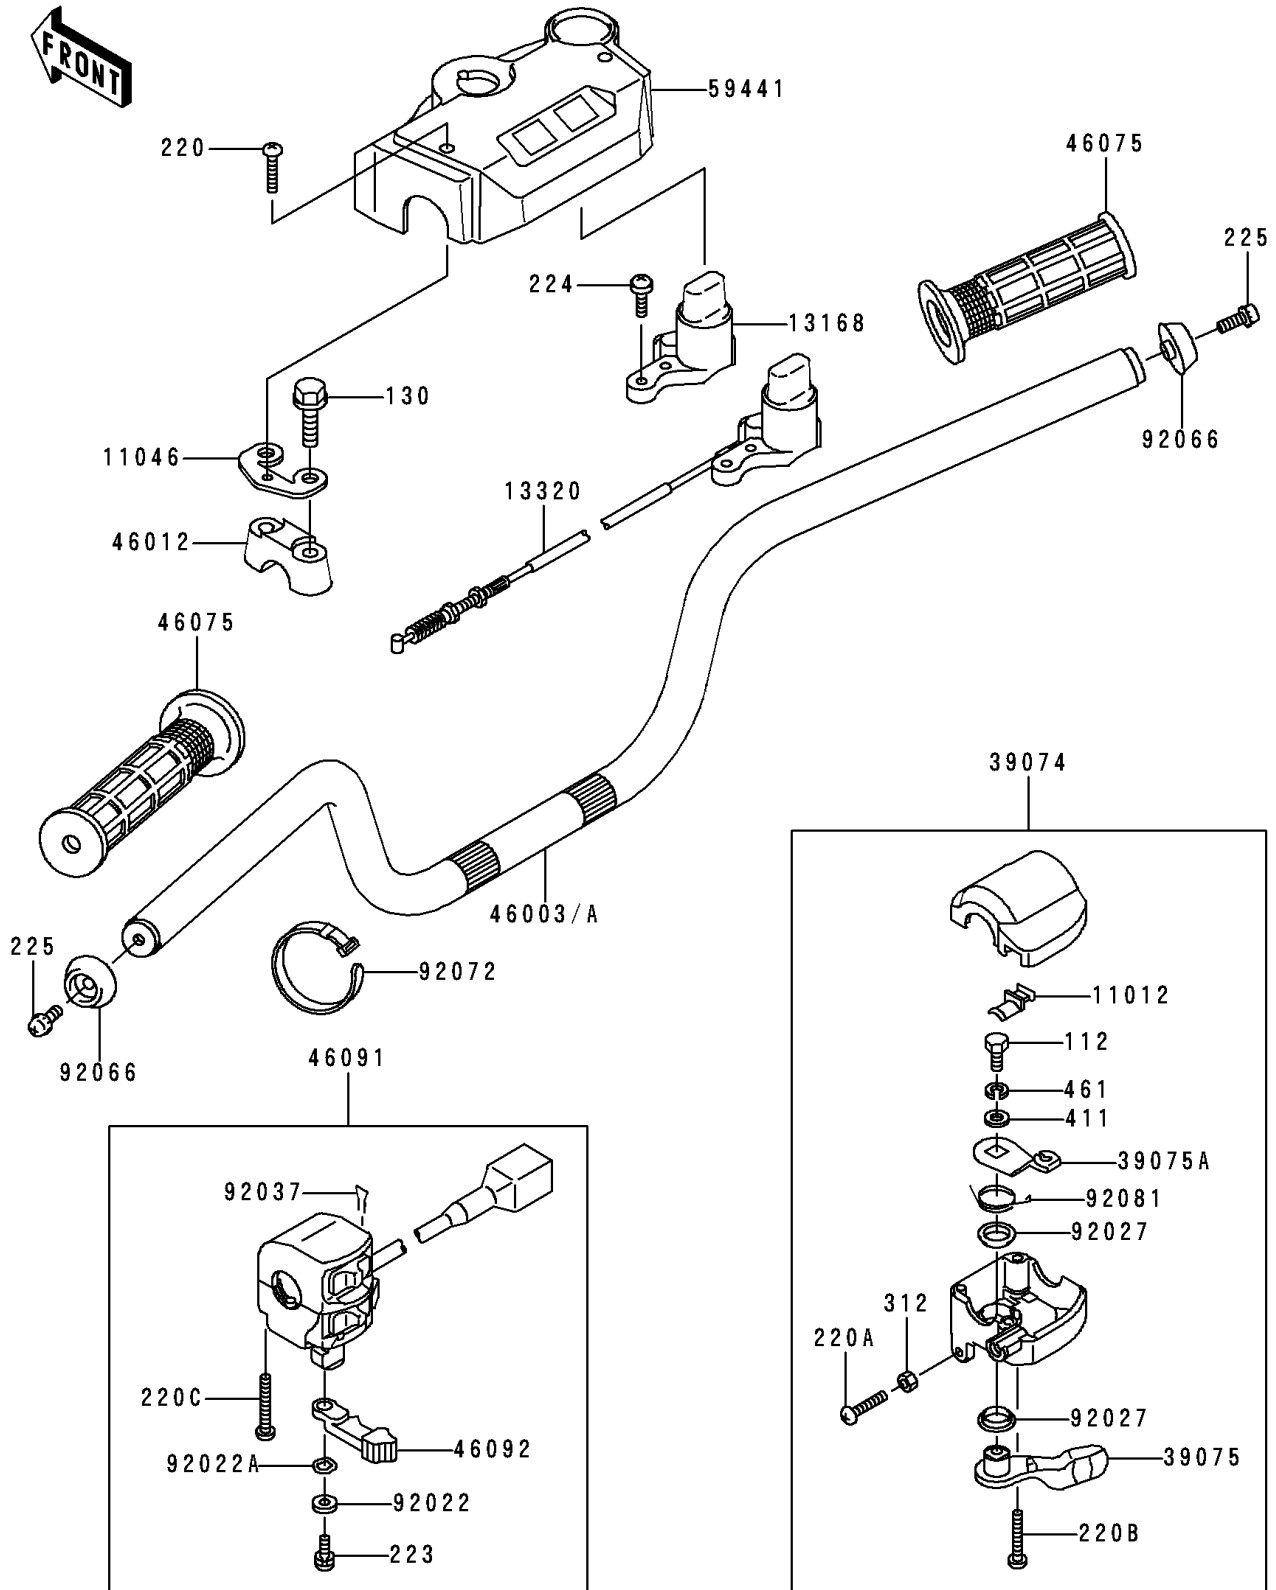

1990 Bayou 300 PARTS DIAGRAM

Handlebar

F2310

1990 Bayou 300 PARTS LIST

Handlebar

ITEM NAME	PART NUMBER	QUANTITY
BOLT-UPSET (Ref # 112)	112D0614	1
BOLT-FLANGED,8X55 (Ref # 130)	130G0855	4
SCREW-PAN-CROS,4X20 (Ref # 220)	220C0420	2
SCREW-PAN-CROS (Ref # 220A)	220C0525	1
SCREW-PAN-CROS (Ref # 220B)	220C0530	2
SCREW-PAN-CROS (Ref # 220C)	220C0535	2
SCREW-PAN-WS-CROS (Ref # 223)	223C0512	1
SCREW-PAN-WP-CROS,5X20 (Ref # 224)	224B0520	2
SCREW-PAN-WSP-CROS,6X20 (Ref # 225)	225C0620	2
NUT-HEX (Ref # 312)	312C0500	1
WASHER-PLAIN,6MM (Ref # 411)	411E0600	1
WASHER-SPRING (Ref # 461)	461L0600	1
CAP (Ref # 11012)	11012-1425	1
BRACKET,HANDLE COVER (Ref # 11046)	11045-1925	2
LEVER,REVERSE (Ref # 13168)	13168-1412	1
LEVER-ASSY-THROTTLE (Ref # 39074)	39074-1052	1
LEVER-THROTTLE (Ref # 39075)	39075-1053	1
LEVER-THROTTLE,ARM (Ref # 39075A)	39075-1054	1
HANDLE (Ref # 46003A)	46003-1292	1
HOLDER-HANDLE (Ref # 46012)	46012-1168	2
GRIP (Ref # 46075)	46075-1056	2
HOUSING-ASSY-CONTROL,LH (Ref # 46091)	46091-1462	1
LEVER-GRIP,CHOKE (Ref # 46092)	46092-1149	1
COVER-HANDLE (Ref # 59441)	59441-1077	1
WASHER,5MM (Ref # 92022)	92022-1837	1
WASHER,WAVE,5MM (Ref # 92022A)	92022-1838	1
COLLAR (Ref # 92027)	92027-1982	2
CLAMP,CLIP (Ref # 92037)	92037-1836	1
PLUG,HANDLE (Ref # 92066)	92066-1191	2

1990 Bayou 300 PARTS LIST

Handlebar

ITEM NAME	PART NUMBER	QUANTITY
BAND,L=149 (Ref # 92072)	92072-031	1
SPRING (Ref # 92081)	92081-1685	1