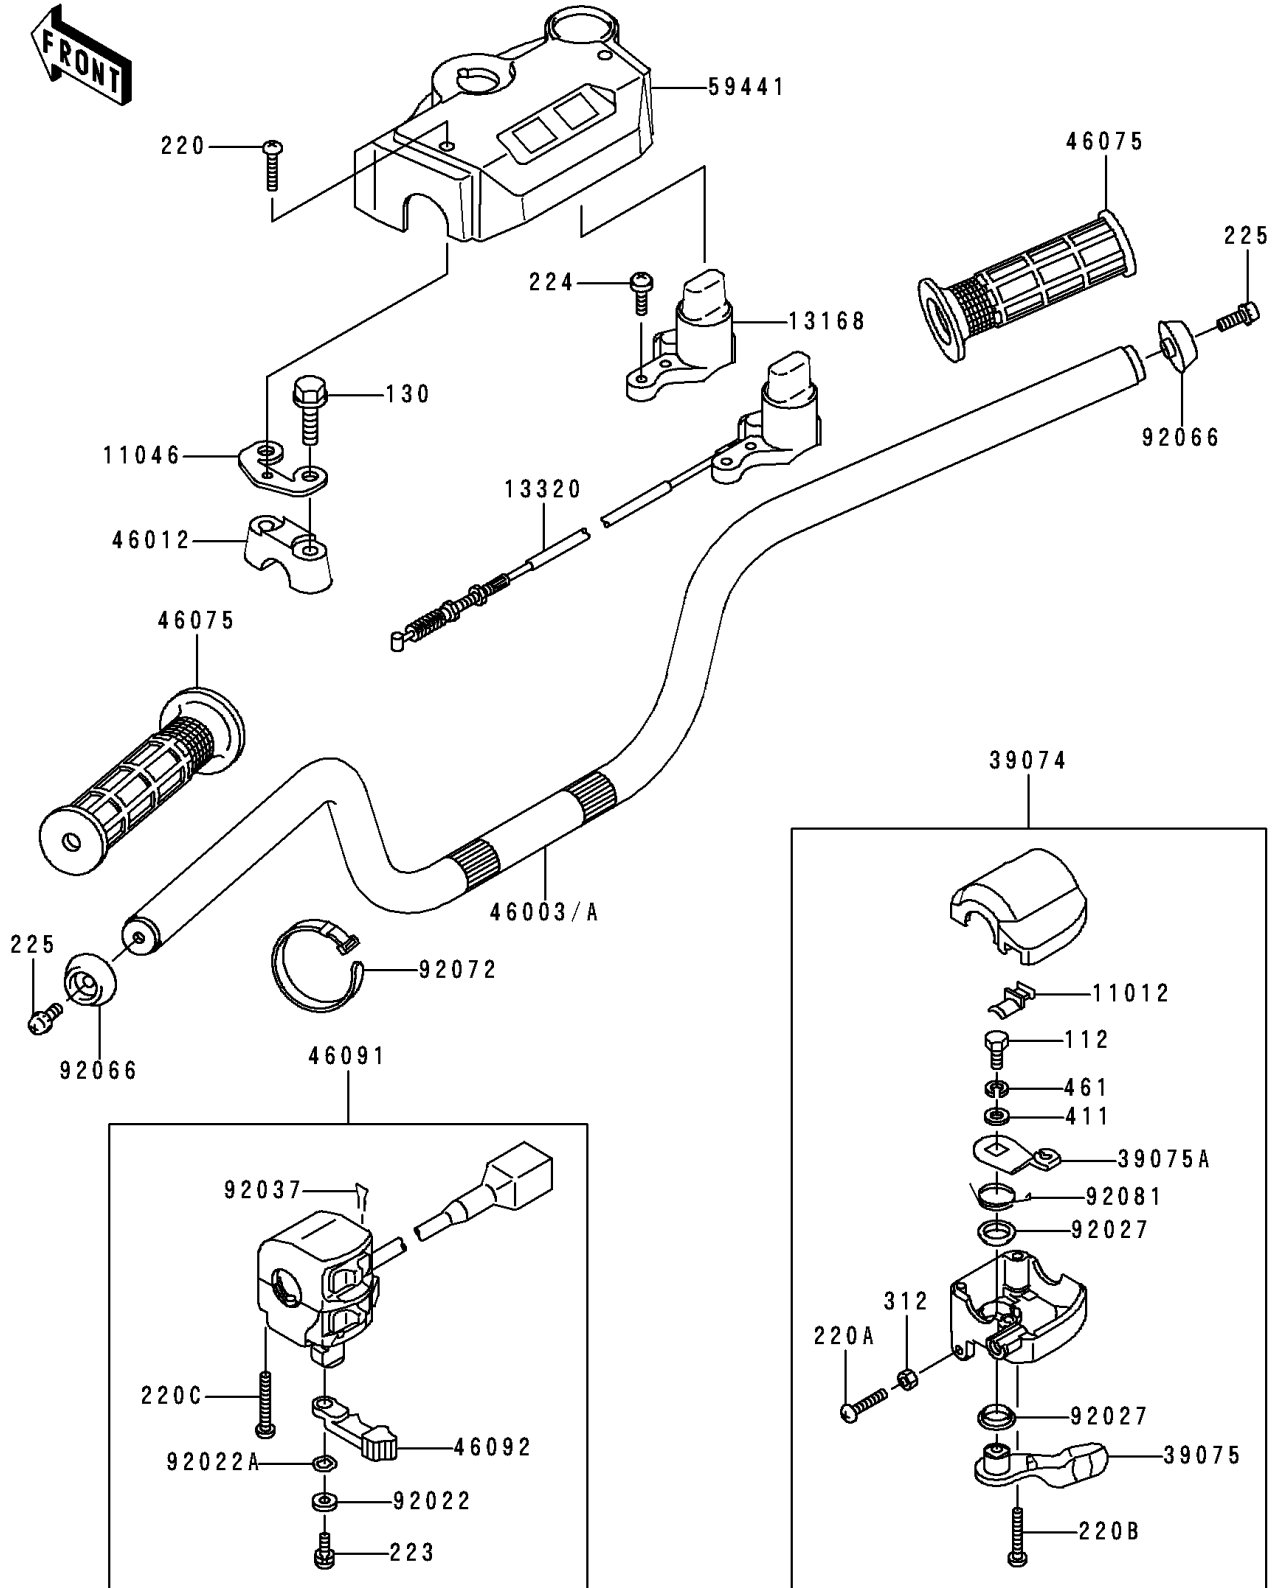

1991 Bayou 300 PARTS DIAGRAM

Handlebar

F2310

1991 Bayou 300 PARTS LIST

Handlebar

ITEM NAME	PART NUMBER	QUANTITY
BOLT-UPSET (Ref # 112)	112D0614	1
BOLT-FLANGED,8X55 (Ref # 130)	130G0855	4
SCREW-PAN-CROS,4X20 (Ref # 220)	220C0420	2
SCREW-PAN-CROS (Ref # 220A)	220C0525	1
SCREW-PAN-CROS (Ref # 220B)	220C0530	2
SCREW-PAN-CROS (Ref # 220C)	220C0535	2
SCREW-PAN-WS-CROS (Ref # 223)	223C0512	1
SCREW-PAN-WP-CROS,5X20 (Ref # 224)	224B0520	2
SCREW-PAN-WSP-CROS,6X20 (Ref # 225)	225C0620	2
NUT-HEX (Ref # 312)	312C0500	1
WASHER-PLAIN,6MM (Ref # 411)	411E0600	1
WASHER-SPRING (Ref # 461)	461L0600	1
CAP (Ref # 11012)	11012-1425	1
BRACKET,HANDLE COVER (Ref # 11046)	11045-1925	2
LEVER-ASSY,REVERSE (Ref # 13320)	13320-1007	1
LEVER-ASSY-THROTTLE (Ref # 39074)	39074-1052	1
LEVER-THROTTLE (Ref # 39075)	39075-1053	1
LEVER-THROTTLE,ARM (Ref # 39075A)	39075-1054	1
HANDLE (Ref # 46003A)	46003-1292	1
HOLDER-HANDLE (Ref # 46012)	46012-1168	2
GRIP (Ref # 46075)	46075-1056	2
HOUSING-ASSY-CONTROL,LH (Ref # 46091)	46091-1462	1
LEVER-GRIP,CHOKE (Ref # 46092)	46092-1149	1
COVER-HANDLE (Ref # 59441)	59441-1077	1
WASHER,5MM (Ref # 92022)	92022-1837	1
WASHER,WAVE,5MM (Ref # 92022A)	92022-1838	1
COLLAR (Ref # 92027)	92027-1982	2
CLAMP,CLIP (Ref # 92037)	92037-1836	1
PLUG,HANDLE (Ref # 92066)	92066-1191	2

1991 Bayou 300 PARTS LIST

Handlebar

ITEM NAME	PART NUMBER	QUANTITY
BAND,L=149 (Ref # 92072)	92072-031	1
SPRING (Ref # 92081)	92081-1685	1