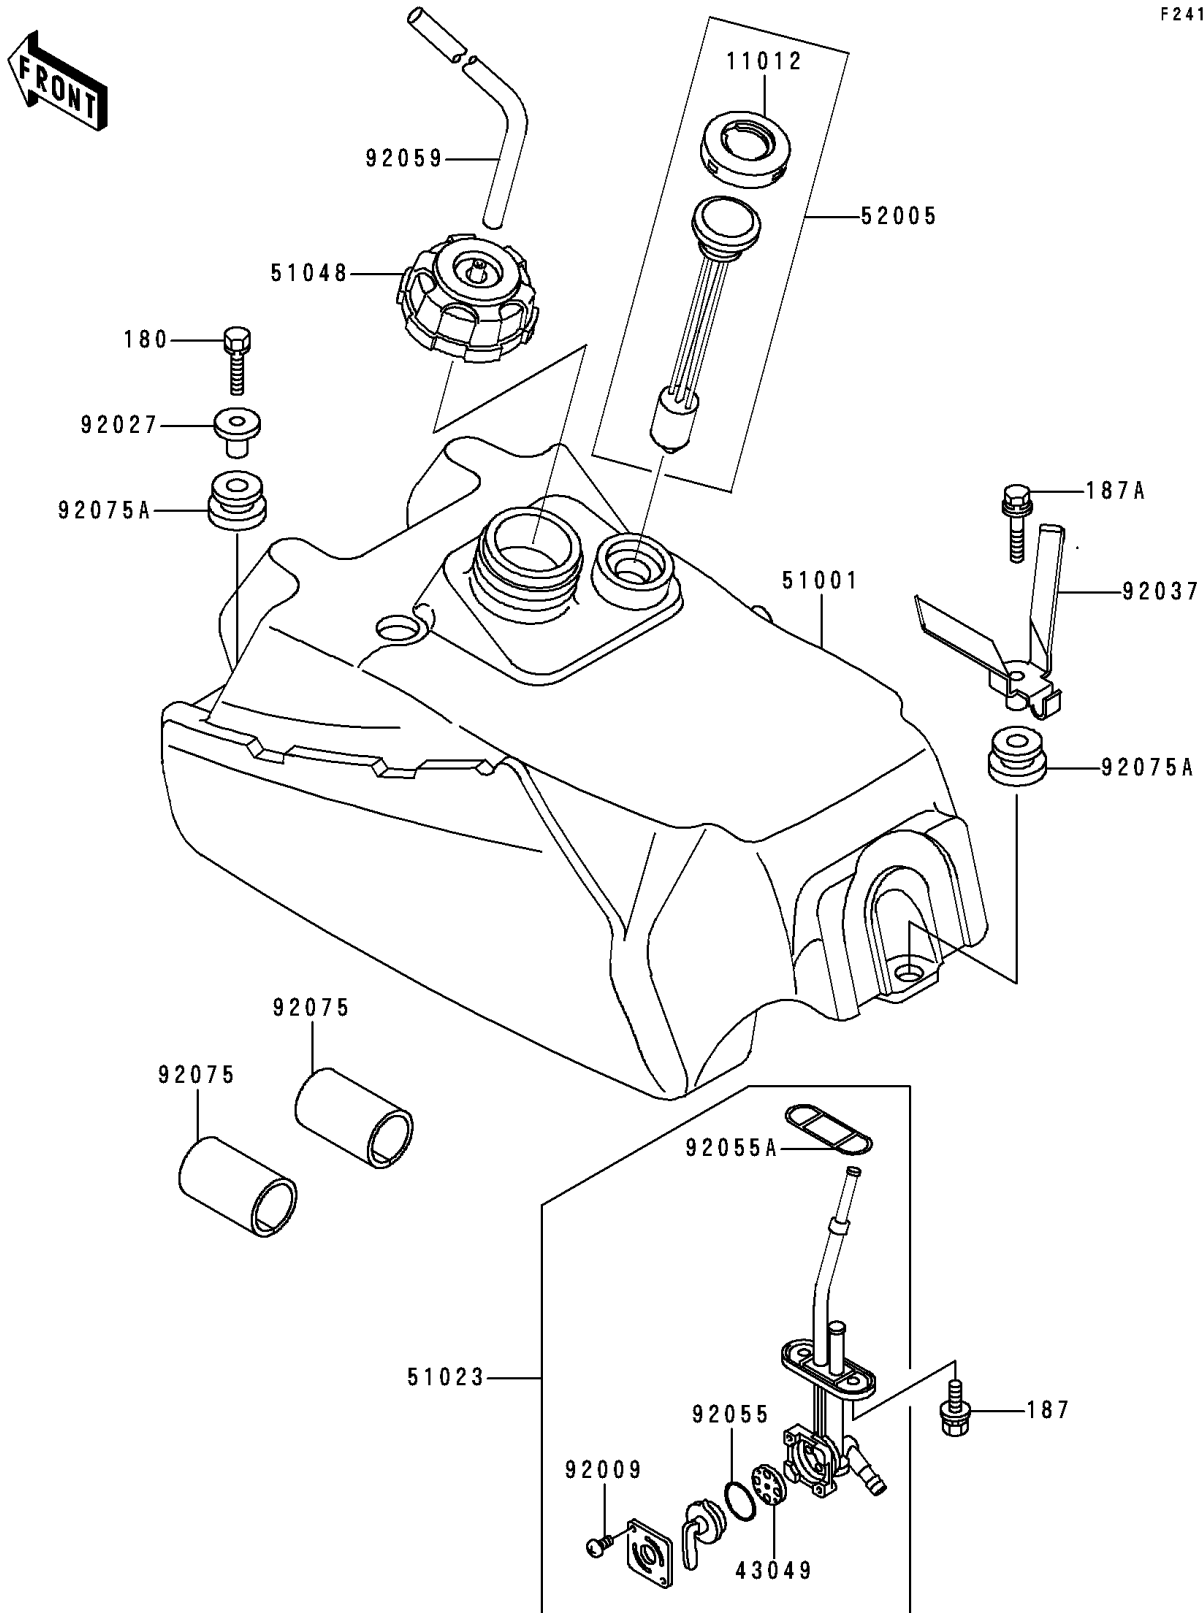

1988 Bayou 300 PARTS DIAGRAM

Fuel Tank

F2410

1988 Bayou 300 PARTS LIST

Fuel Tank

| ITEM NAME | PART NUMBER | QUANTITY |
|---|-------------|----------|
| BOLT-UPSET-WS,6X25 (Ref # 180) | 180D0625 | 2 |
| BOLT-UPSET-WSP (Ref # 187) | 187B0614 | 2 |
| BOLT-UPSET-WSP (Ref # 187A) | 187D0630 | 1 |
| CAP,FUEL GAUGE (Ref # 11012) | 11012-1627 | 1 |
| PACKING,FUEL TAP LEVER (Ref # 43049) | 43049-1017 | 1 |
| TANK-COMP-FUEL (Ref # 51001) | 51001-1278 | 1 |
| TAP-ASSY,FUEL (Ref # 51023) | 51023-1144 | 1 |
| CAP-ASSY-TANK,FUEL (Ref # 51048) | 51048-1092 | 1 |
| GAUGE,FUEL (Ref # 52005) | 52005-1092 | 1 |
| SCREW,3X5 (Ref # 92009) | 92009-1123 | 2 |
| COLLAR,L=16.1 (Ref # 92027) | 92027-1847 | 2 |
| CLAMP,HOSE (Ref # 92037) | 92037-1982 | 1 |
| RING-O,FUEL TAP LEVER (Ref # 92055) | 92055-1111 | 1 |
| RING-O,FUEL TAP PACKING (Ref # 92055A) | 92055-1348 | 1 |
| TUBE,5X9X470 (Ref # 92059) | 92059-1890 | 1 |
| DAMPER,FUEL TANK,FR,UNDER (Ref # 92075) | 92075-1369 | 2 |
| DAMPER (Ref # 92075A) | 92075-1787 | 3 |