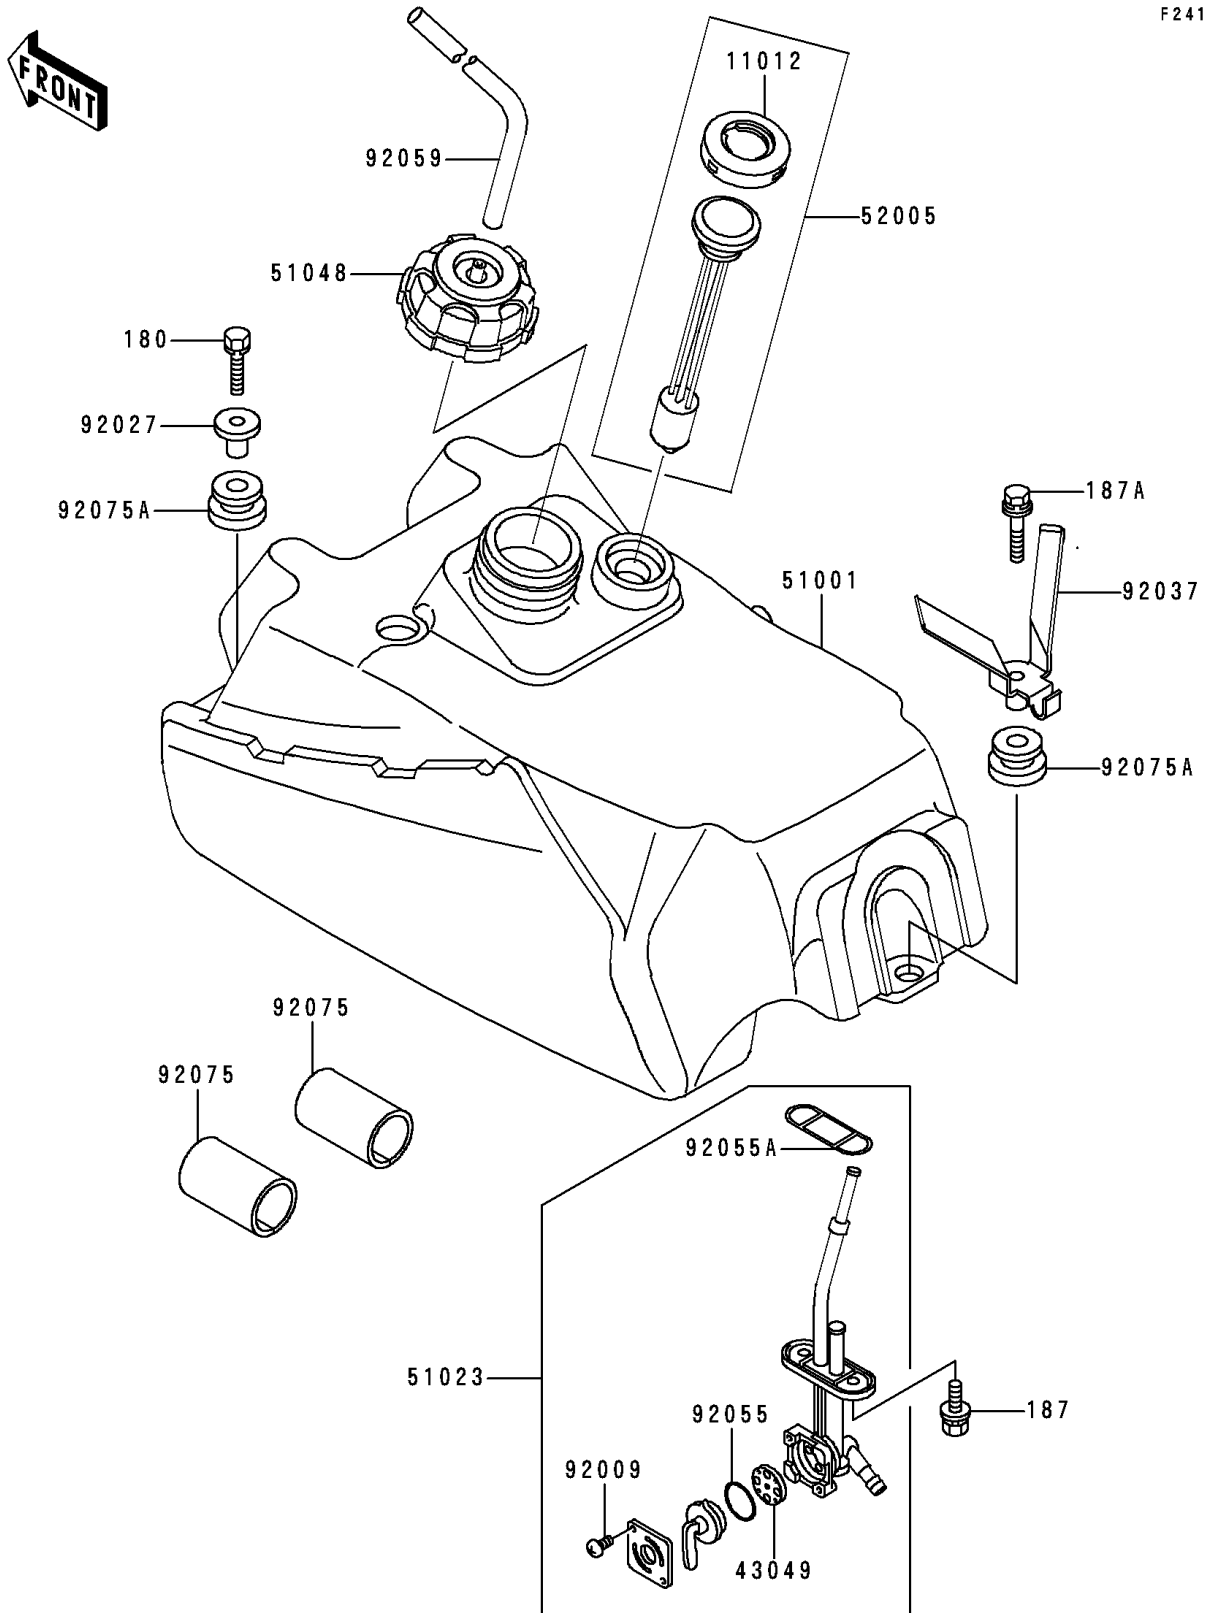

# 1990 Bayou 300 PARTS DIAGRAM

Fuel Tank

F2410

## 1990 Bayou 300 PARTS LIST

### Fuel Tank

ITEM NAME	PART NUMBER	QUANTITY
BOLT-UPSET-WS,6X25 (Ref # 180)	180D0625	2
BOLT-UPSET-WSP (Ref # 187)	187B0614	2
BOLT-UPSET-WSP (Ref # 187A)	187D0630	1
CAP,FUEL GAUGE (Ref # 11012)	11012-1627	1
PACKING,FUEL TAP LEVER (Ref # 43049)	43049-1017	1
TANK-COMP-FUEL (Ref # 51001)	51001-1278	1
TAP-ASSY,FUEL (Ref # 51023)	51023-1144	1
CAP-ASSY-TANK,FUEL (Ref # 51048)	51048-1092	1
GAUGE,FUEL (Ref # 52005)	52005-1092	1
SCREW,3X5 (Ref # 92009)	92009-1123	2
COLLAR,L=16.1 (Ref # 92027)	92027-1847	2
CLAMP,HOSE (Ref # 92037)	92037-1982	1
RING-O,FUEL TAP LEVER (Ref # 92055)	92055-1111	1
RING-O,FUEL TAP PACKING (Ref # 92055A)	92055-1348	1
TUBE,5X9X470 (Ref # 92059)	92059-1890	1
DAMPER,FUEL TANK,FR,UNDER (Ref # 92075)	92075-1369	2
DAMPER (Ref # 92075A)	92075-1787	3