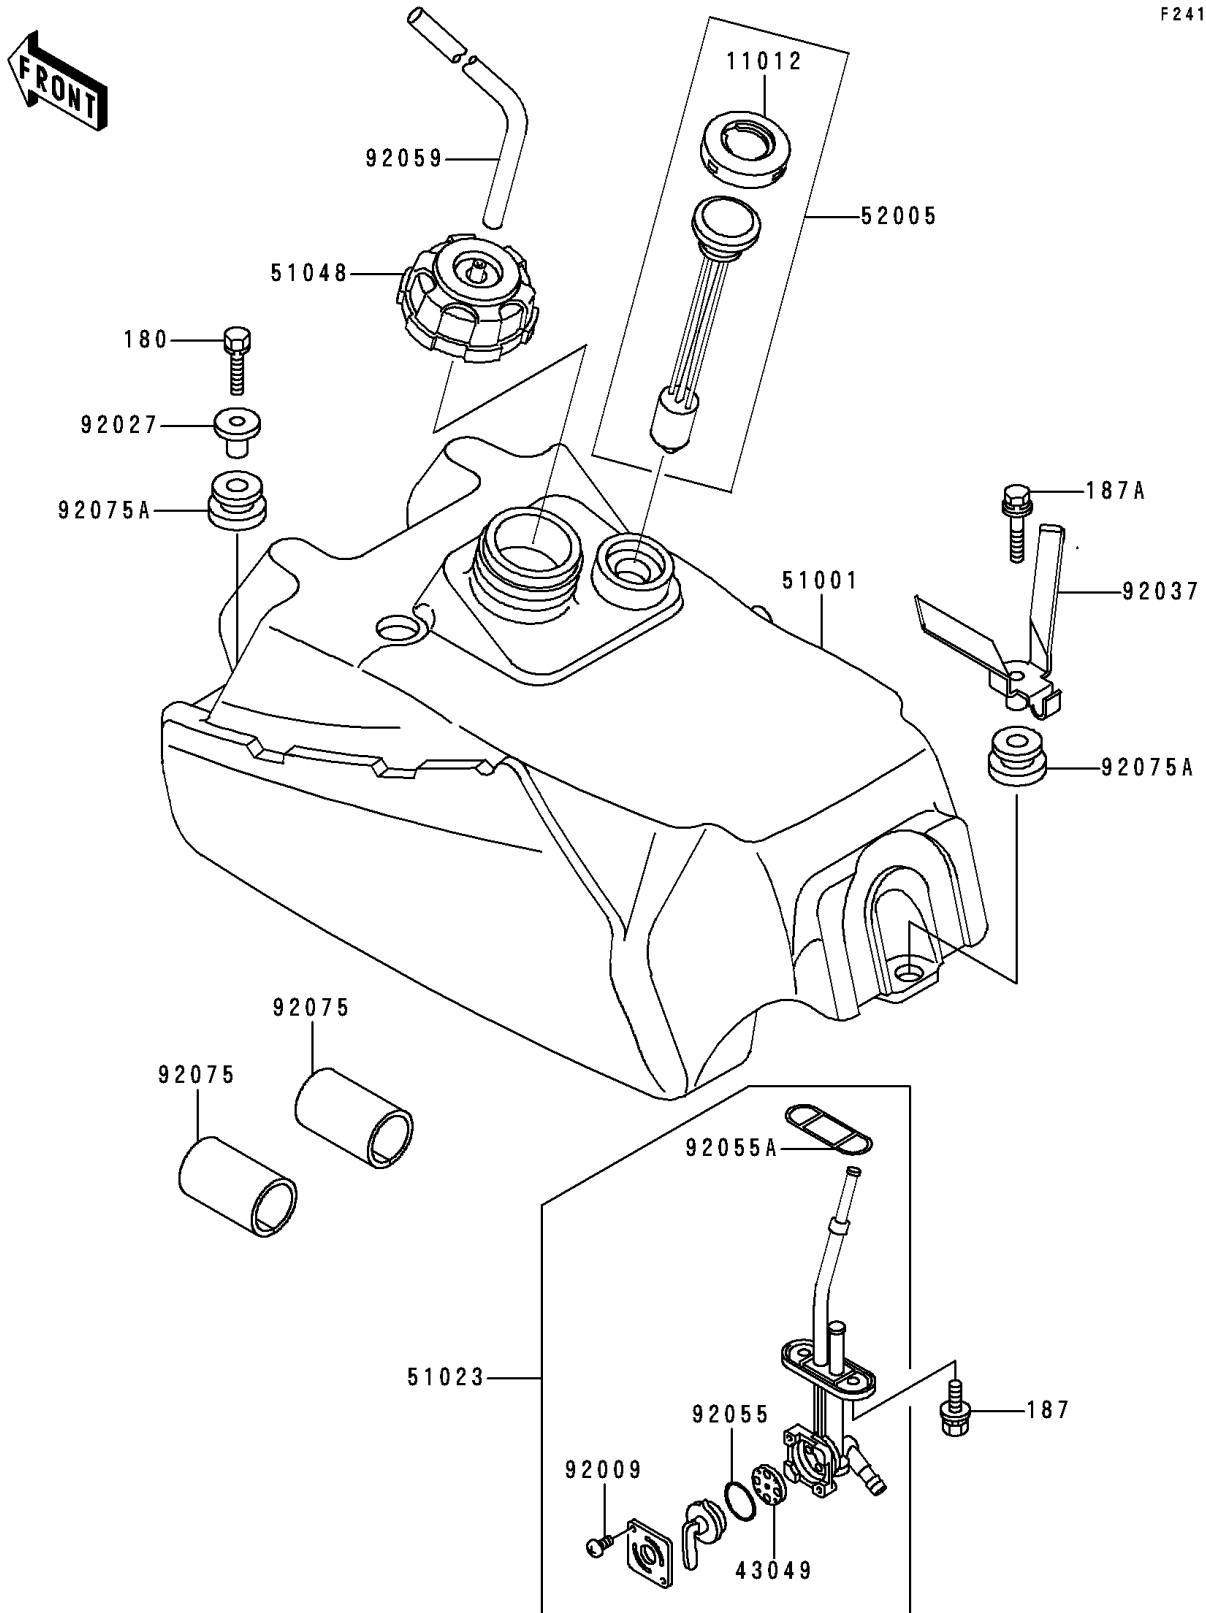

1991 Bayou 300 PARTS DIAGRAM

Fuel Tank

F2410

1991 Bayou 300 PARTS LIST

Fuel Tank

ITEM NAME	PART NUMBER	QUANTITY
BOLT-UPSET-WS,6X25 (Ref # 180)	180D0625	2
BOLT-UPSET-WSP (Ref # 187)	187B0614	2
BOLT-UPSET-WSP (Ref # 187A)	187D0630	1
CAP,FUEL GAUGE (Ref # 11012)	11012-1627	1
PACKING,FUEL TAP LEVER (Ref # 43049)	43049-1017	1
TANK-COMP-FUEL (Ref # 51001)	51001-1278	1
TAP-ASSY,FUEL (Ref # 51023)	51023-1144	1
CAP-ASSY-TANK,FUEL (Ref # 51048)	51048-1092	1
GAUGE,FUEL (Ref # 52005)	52005-1092	1
SCREW,3X5 (Ref # 92009)	92009-1123	2
COLLAR,L=16.1 (Ref # 92027)	92027-1847	2
CLAMP,HOSE (Ref # 92037)	92037-1982	1
RING-O,FUEL TAP LEVER (Ref # 92055)	92055-1111	1
RING-O,FUEL TAP PACKING (Ref # 92055A)	92055-1348	1
TUBE,5X9X470 (Ref # 92059)	92059-1890	1
DAMPER,FUEL TANK,FR,UNDER (Ref # 92075)	92075-1369	2
DAMPER (Ref # 92075A)	92075-1787	3